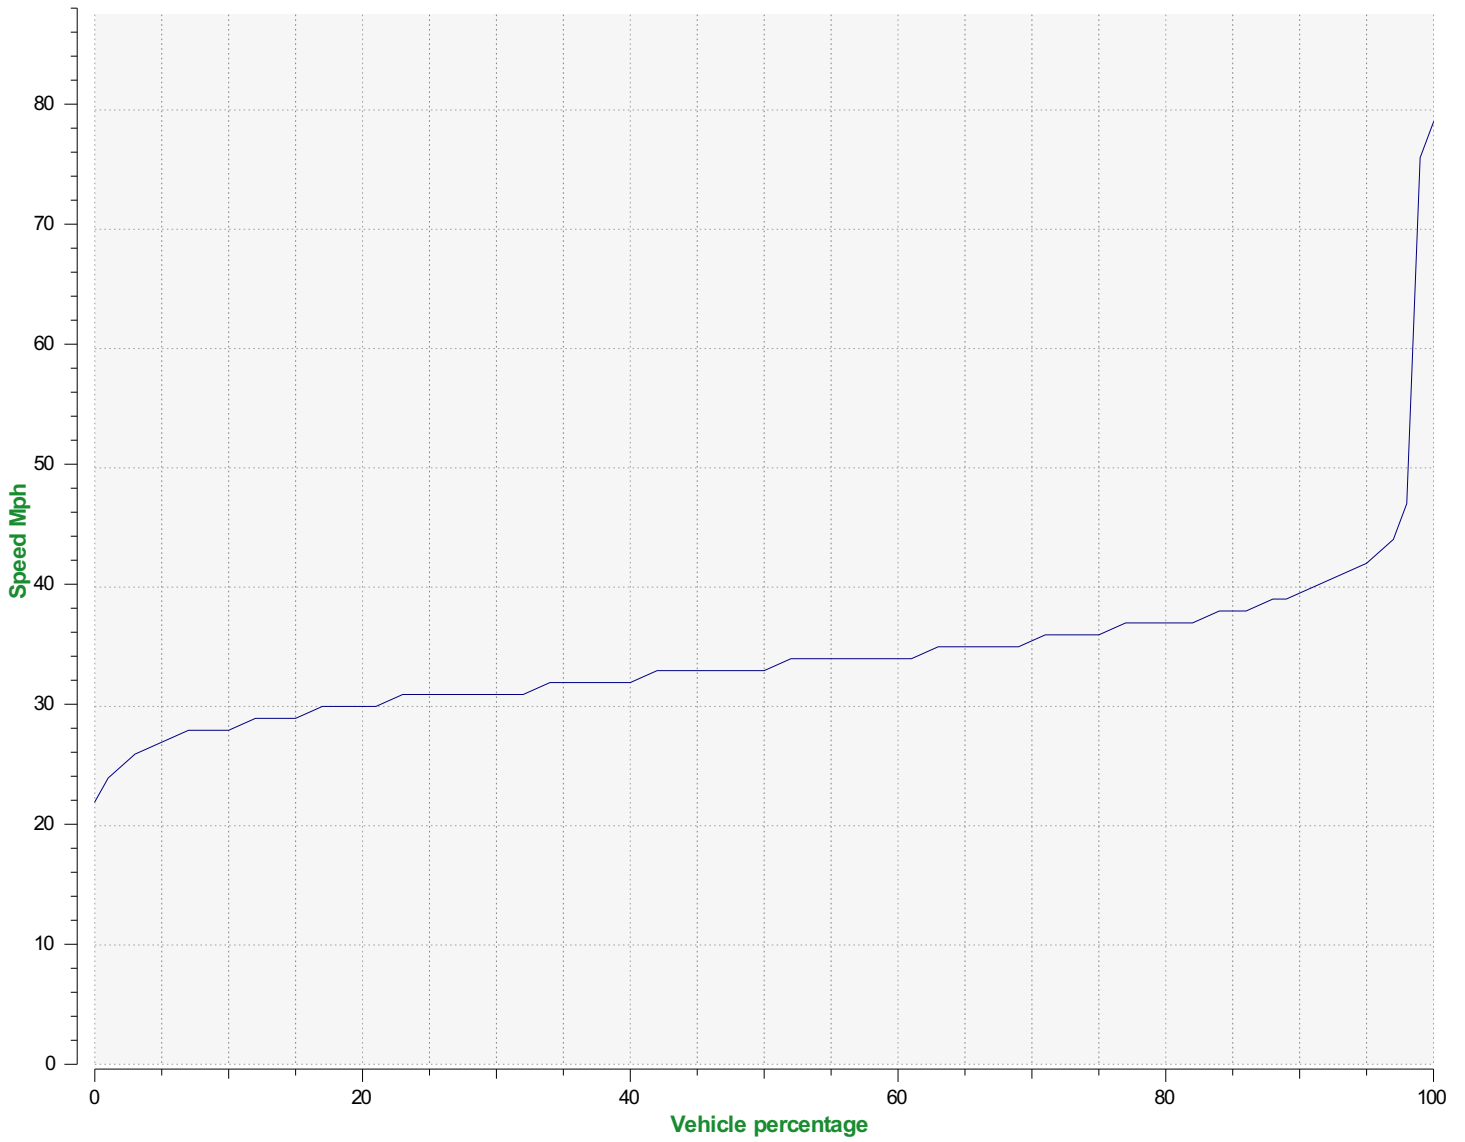

Comments: SID visible to Northbound traffic. Speed limit 40mph.

Start date: Wednesday, March 4, 2026 10:00 AM
End date: Sunday, March 22, 2026 12:00 AM

Location: Main Road, Birdham

Comments: SID visible to Northbound traffic. Speed limit 40mph.

Speed percentiles (incoming)

V30: 32.00Mph **V50:** 34.00Mph **V85:** 38.00Mph

Start date: Wednesday, March 4, 2026 10:00 AM
End date: Sunday, March 22, 2026 12:00 AM

Location: Main Road, Birdham

Comments: SID visible to Northbound traffic. Speed limit 40mph.