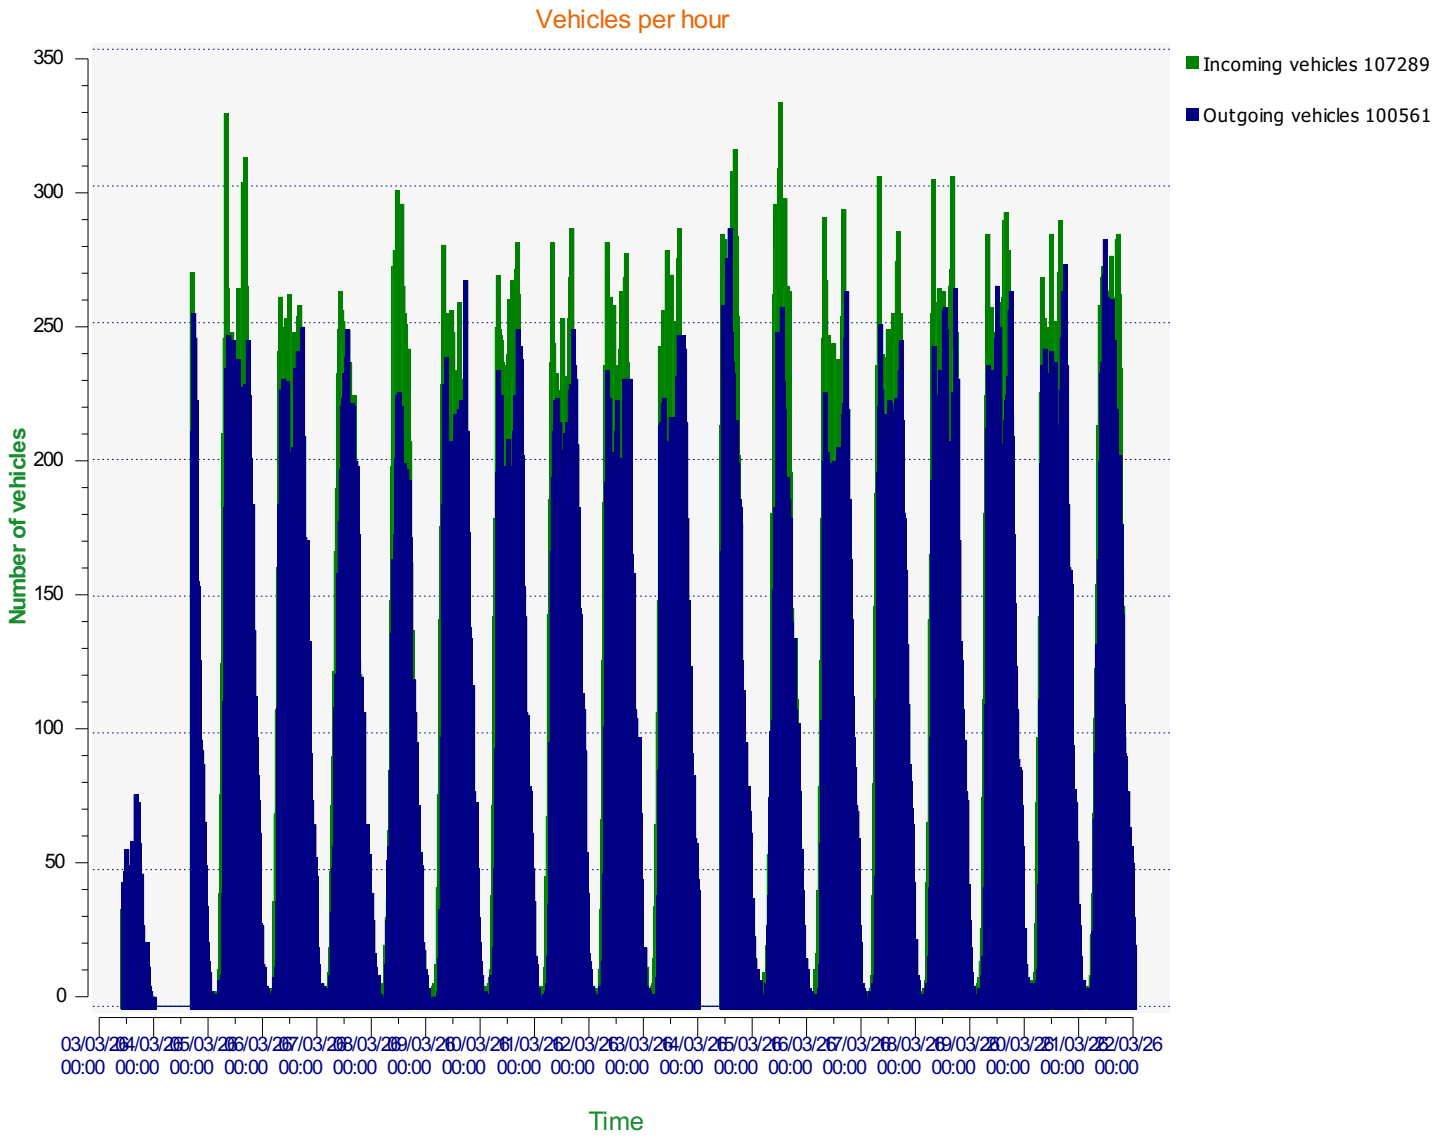

Start date: Wednesday, March 4, 2026 10:00 AM
End date: Sunday, March 22, 2026 12:00 AM

Location: Main Road, Birdham

Comments: SID visible to Northbound traffic. Speed limit 40mph.

Start date: Wednesday, March 4, 2026 10:00 AM
End date: Sunday, March 22, 2026 12:00 AM

Location: Main Road, Birdham

Comments: SID visible to Northbound traffic. Speed limit 40mph.

Start date: Wednesday, March 4, 2026 10:00 AM
End date: Sunday, March 22, 2026 12:00 AM

Location: Main Road, Birdham

Comments: SID visible to Northbound traffic. Speed limit 40mph.

Start date: Wednesday, March 4, 2026 10:00 AM
End date: Sunday, March 22, 2026 12:00 AM

Location: Main Road, Birdham

Comments: SID visible to Northbound traffic. Speed limit 40mph.

Speed percentiles (incoming)

V30: 32.00Mph **V50:** 34.00Mph **V85:** 38.00Mph

Start date: Wednesday, March 4, 2026 10:00 AM
End date: Sunday, March 22, 2026 12:00 AM

Location: Main Road, Birdham

Comments: SID visible to Northbound traffic. Speed limit 40mph.