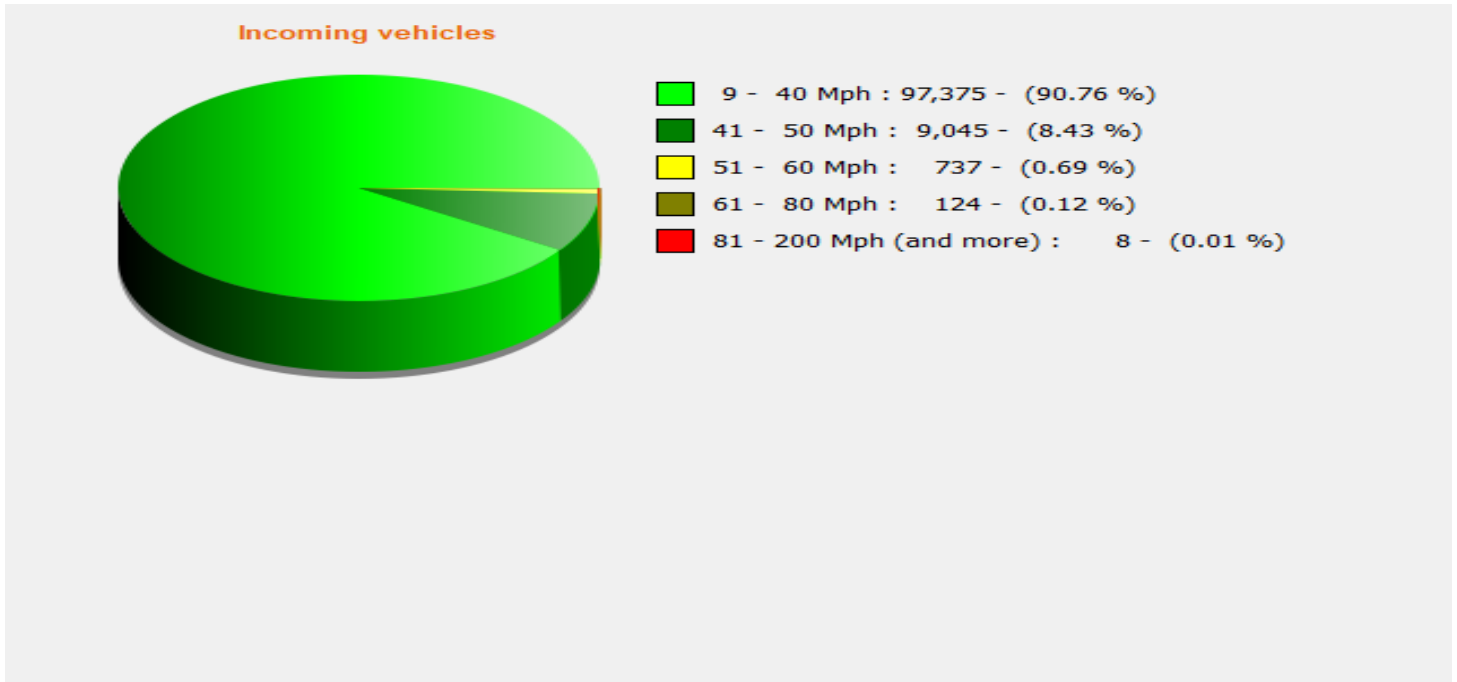

Start date: Wednesday, March 4, 2026 10:00 AM
End date: Sunday, March 22, 2026 12:00 AM

Location: Main Road, Birdham

Comments: SID visible to Northbound traffic. Speed limit 40mph.