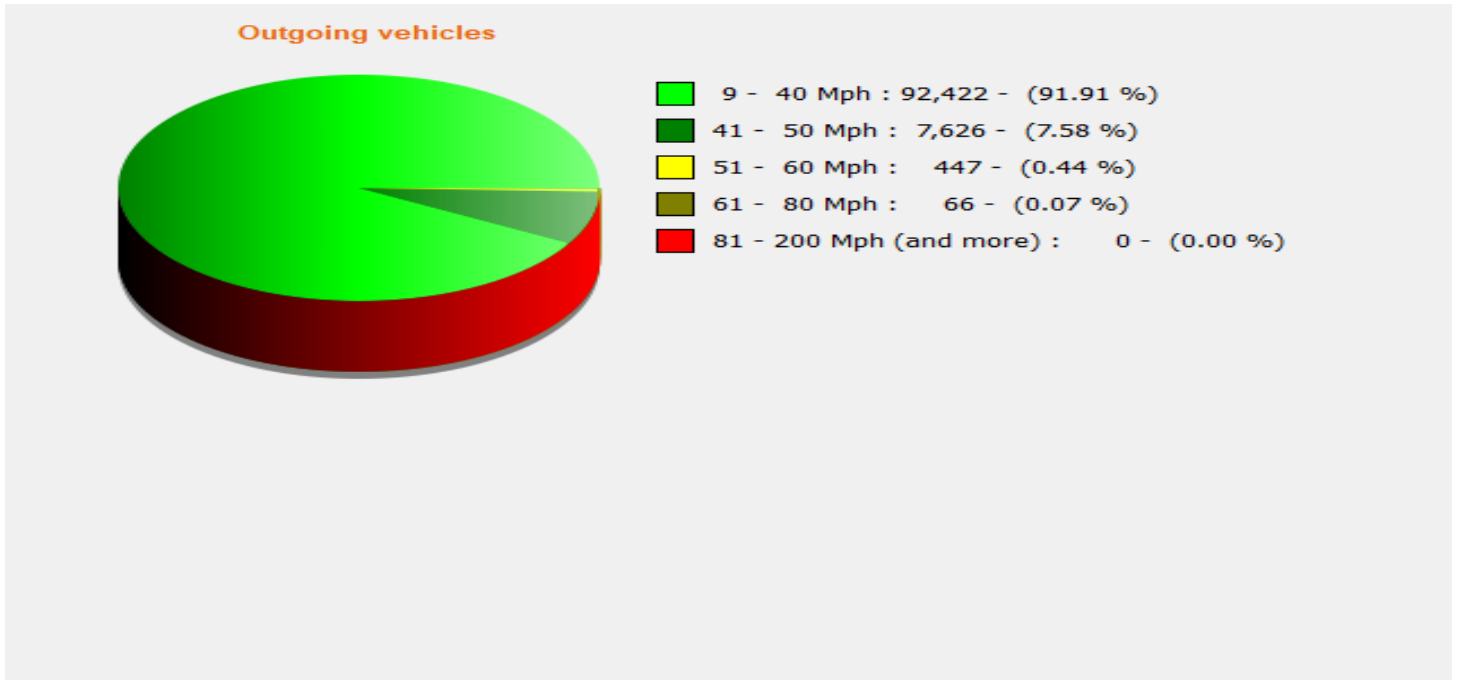

Comments: SID visible to Northbound traffic. Speed limit 40mph.

Start date: Wednesday, March 4, 2026 10:00 AM
End date: Sunday, March 22, 2026 12:00 AM

Location: Main Road, Birdham

Comments: SID visible to Northbound traffic. Speed limit 40mph.