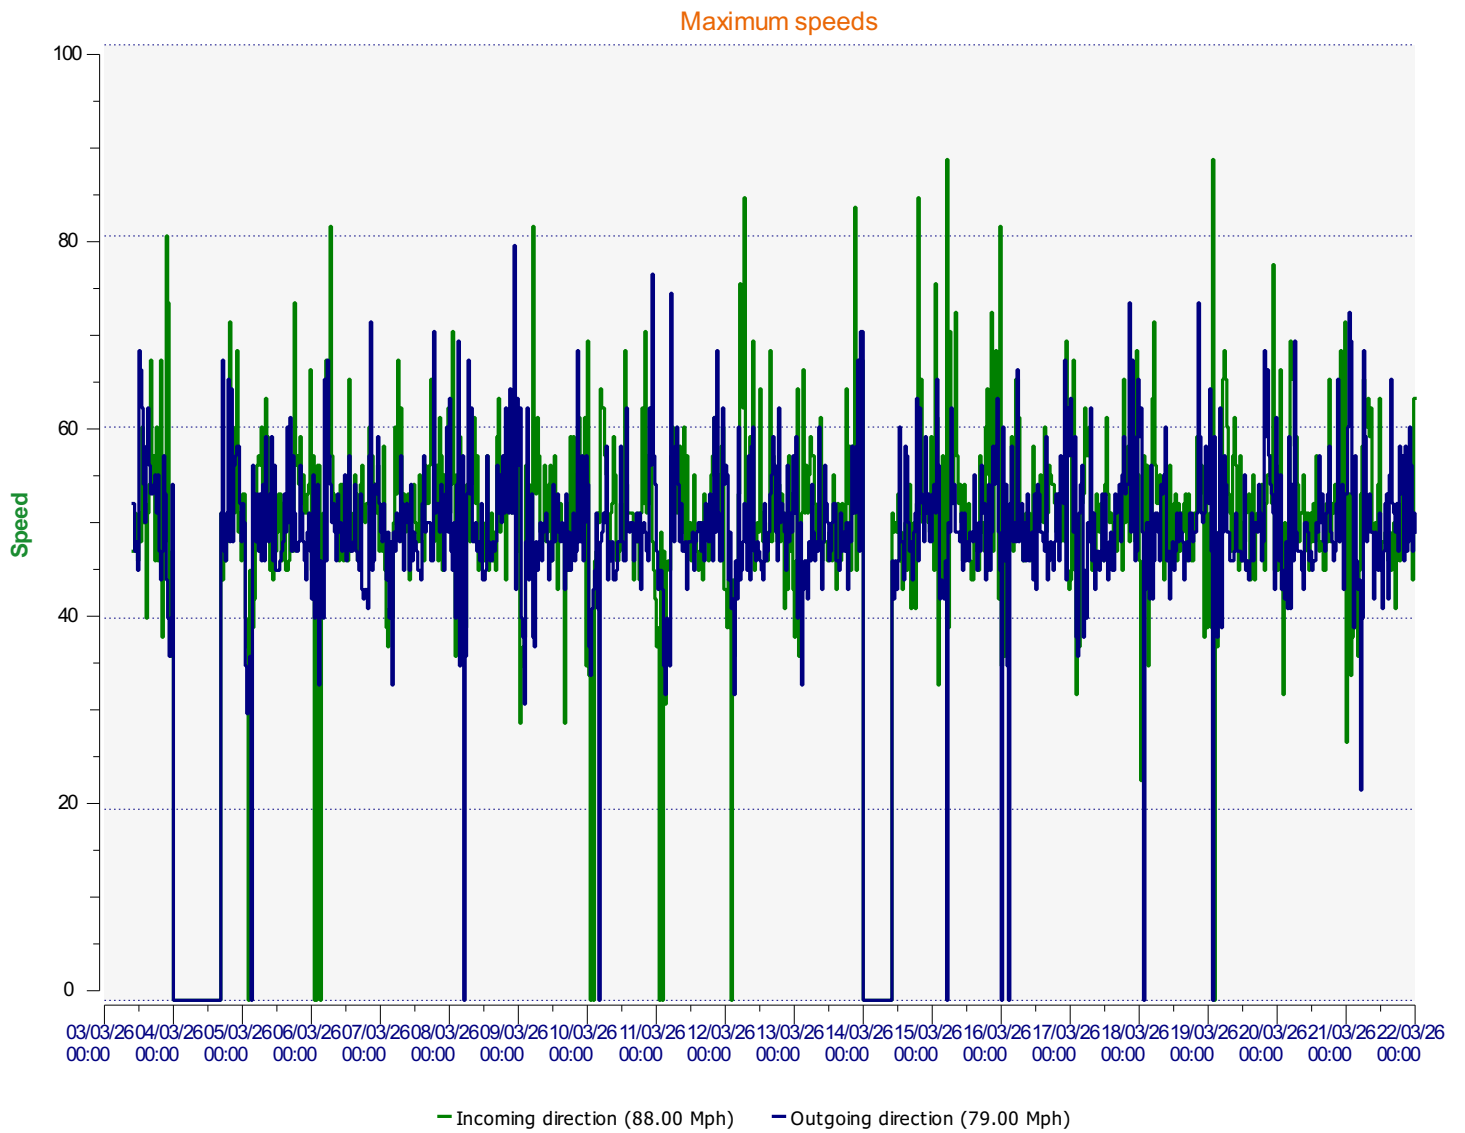

Start date: Wednesday, March 4, 2026 10:00 AM
End date: Sunday, March 22, 2026 12:00 AM

Location: Main Road, Birdham

Comments: SID visible to Northbound traffic. Speed limit 40mph.

Start date: Wednesday, March 4, 2026 10:00 AM
End date: Sunday, March 22, 2026 12:00 AM

Comments: SID visible to Northbound traffic. Speed limit 40mph.

Start date: Wednesday, March 4, 2026 10:00 AM
End date: Sunday, March 22, 2026 12:00 AM

Location: Main Road, Birdham

Comments: SID visible to Northbound traffic. Speed limit 40mph.

Speed percentiles (incoming)

V30: 32.00Mph **V50:** 34.00Mph **V85:** 38.00Mph

Start date: Wednesday, March 4, 2026 10:00 AM
End date: Sunday, March 22, 2026 12:00 AM

Location: Main Road, Birdham

Comments: SID visible to Northbound traffic. Speed limit 40mph.

Speed percentile(outgoing)

V30: 31.00Mph **V50:** 33.00Mph **V85:** 38.00Mph

Start date: Wednesday, March 4, 2026 10:00 AM
End date: Sunday, March 22, 2026 12:00 AM

Location: Main Road, Birdham

Comments: SID visible to Northbound traffic. Speed limit 40mph.