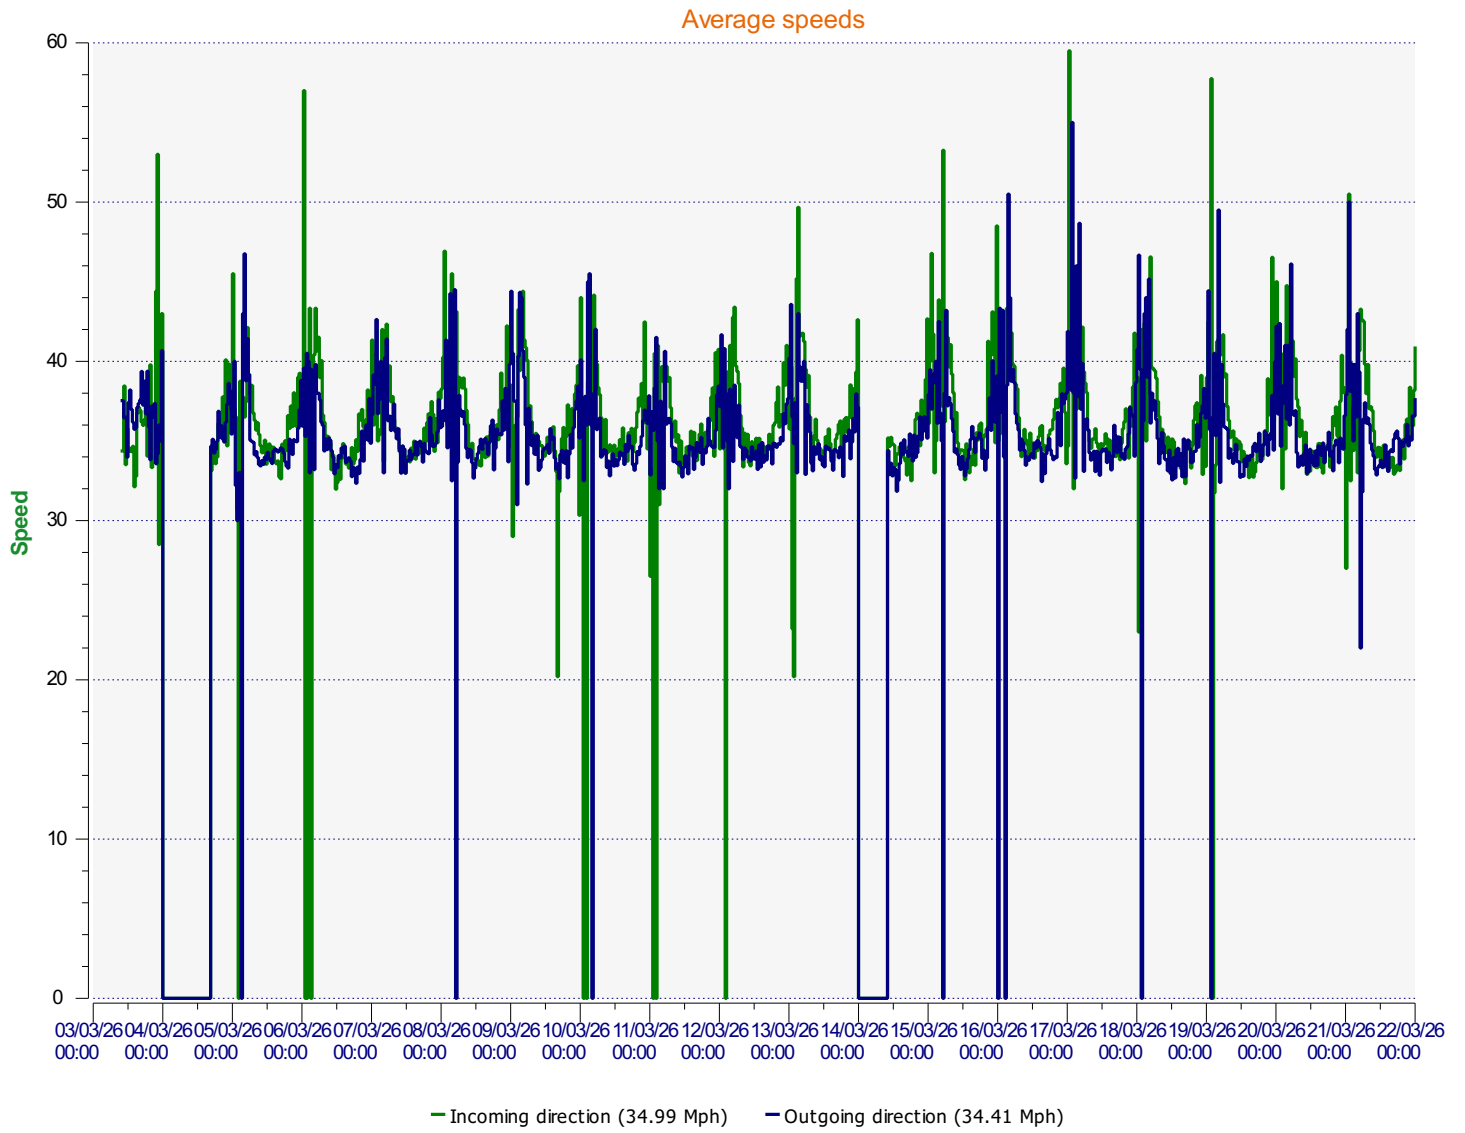

Start date: Wednesday, March 4, 2026 10:00 AM
End date: Sunday, March 22, 2026 12:00 AM

Location: Main Road, Birdham

Comments: SID visible to Northbound traffic. Speed limit 40mph.

Start date: Wednesday, March 4, 2026 10:00 AM
End date: Sunday, March 22, 2026 12:00 AM

Comments: SID visible to Northbound traffic. Speed limit 40mph.

Start date: Wednesday, March 4, 2026 10:00 AM
End date: Sunday, March 22, 2026 12:00 AM

Location: Main Road, Birdham

Comments: SID visible to Northbound traffic. Speed limit 40mph.

Speed percentiles (incoming)

V30: 32.00Mph **V50:** 34.00Mph **V85:** 38.00Mph

Start date: Wednesday, March 4, 2026 10:00 AM
End date: Sunday, March 22, 2026 12:00 AM

Location: Main Road, Birdham

Comments: SID visible to Northbound traffic. Speed limit 40mph.

Speed percentile(outgoing)

V30: 31.00Mph **V50:** 33.00Mph **V85:** 38.00Mph

Start date: Wednesday, March 4, 2026 10:00 AM
End date: Sunday, March 22, 2026 12:00 AM

Location: Main Road, Birdham

Comments: SID visible to Northbound traffic. Speed limit 40mph.