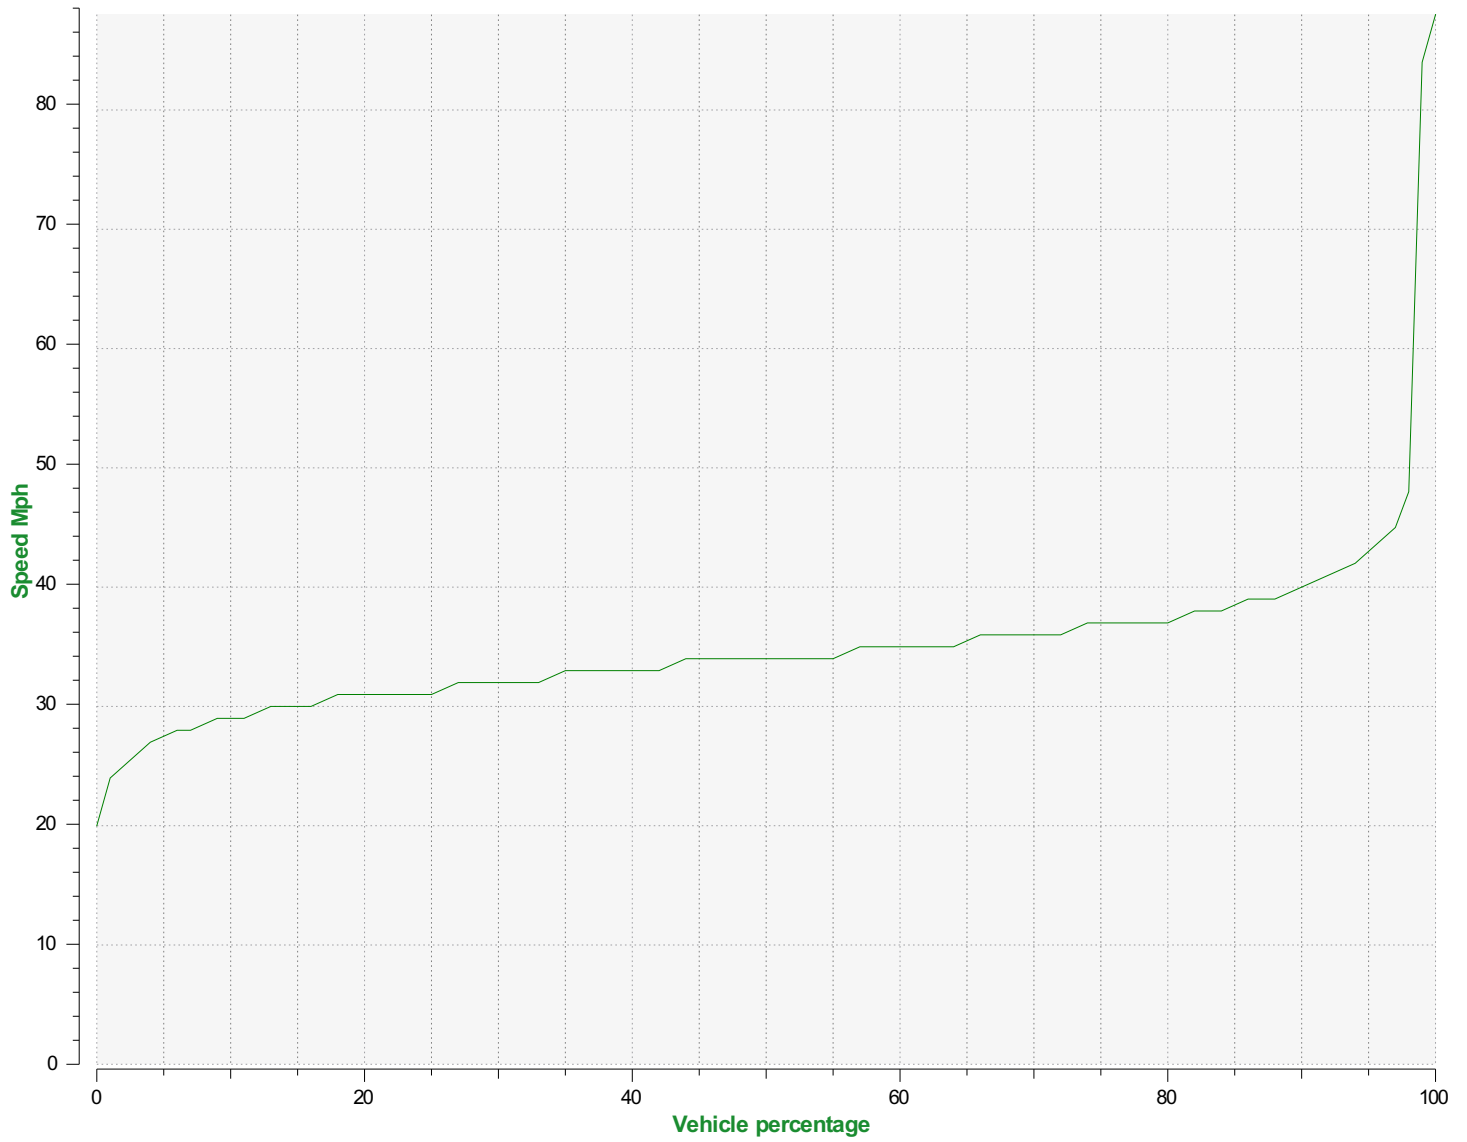

Location: Main Road, Birdham

Comments: SID visible to Northbound traffic. Speed limit 40mph.

Start date: Wednesday, March 4, 2026 10:00 AM
End date: Sunday, March 22, 2026 12:00 AM

Location: Main Road, Birdham

Comments: SID visible to Northbound traffic. Speed limit 40mph.

Start date: Wednesday, March 4, 2026 10:00 AM
End date: Sunday, March 22, 2026 12:00 AM

Location: Main Road, Birdham

Comments: SID visible to Northbound traffic. Speed limit 40mph.