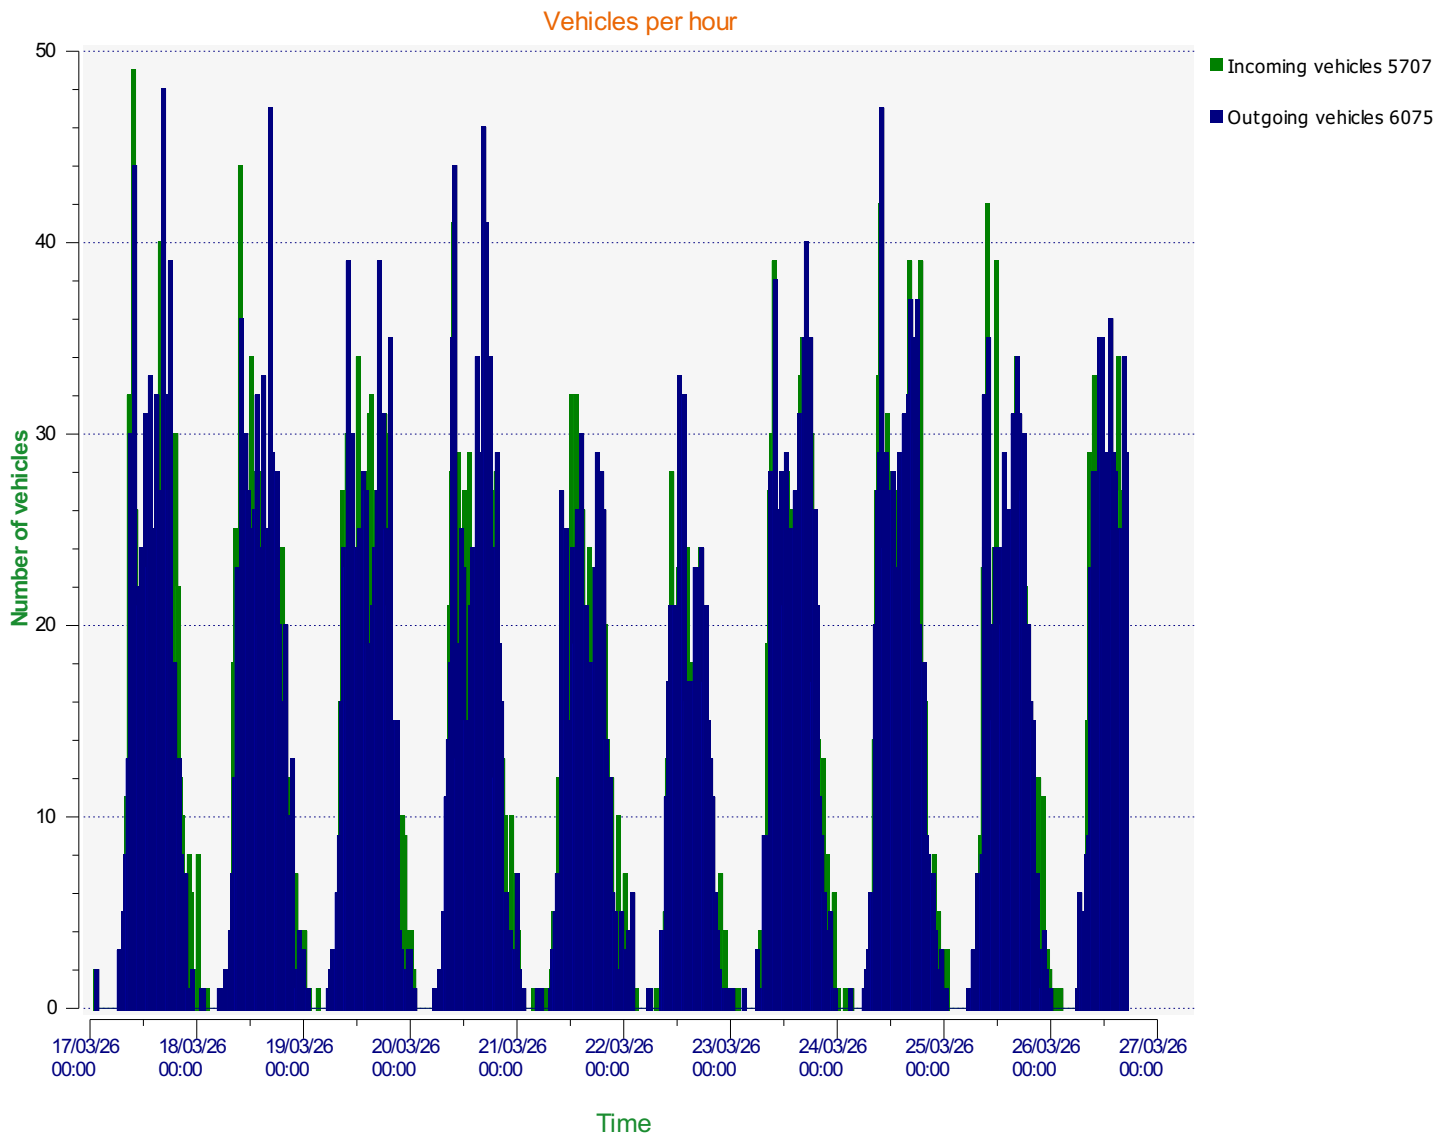

---

**Start date:** Tuesday, March 17, 2026 1:00 AM  
**End date:** Thursday, March 26, 2026 4:30 PM

**Location:** Church Lane, Birdham

**Comments:** SID display visible to Westgoing vehicles.  
Speed Limit is 20mph in this area.

**Start date:** Tuesday, March 17, 2026 1:00 AM  
**End date:** Thursday, March 26, 2026 4:30 PM

**Location:** Church Lane, Birdham

**Comments:** SID display visible to Westgoing vehicles.  
Speed Limit is 20mph in this area.

**Comments:** SID display visible to Westgoing vehicles.  
Speed Limit is 20mph in this area.

**Speed percentile(outgoing)**

**V30:** 20.00Mph    **V50:** 22.00Mph    **V85:** 28.00Mph

**Start date:** Tuesday, March 17, 2026 1:00 AM  
**End date:** Thursday, March 26, 2026 4:30 PM

**Location:** Church Lane, Birdham

**Comments:** SID display visible to Westgoing vehicles.  
Speed Limit is 20mph in this area.