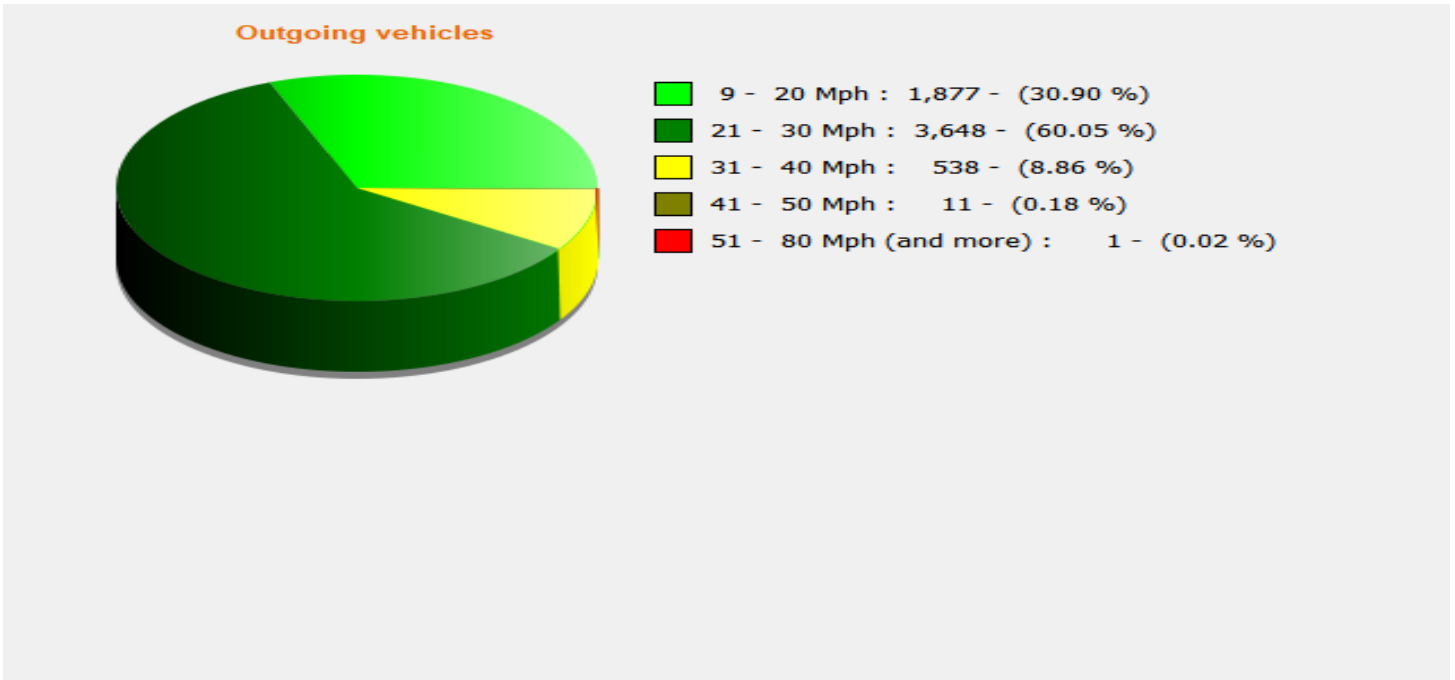

Start date: Tuesday, March 17, 2026 1:00 AM
End date: Thursday, March 26, 2026 4:30 PM

Location: Church Lane, Birdham

Comments: SID display visible to Westgoing vehicles.
Speed Limit is 20mph in this area.