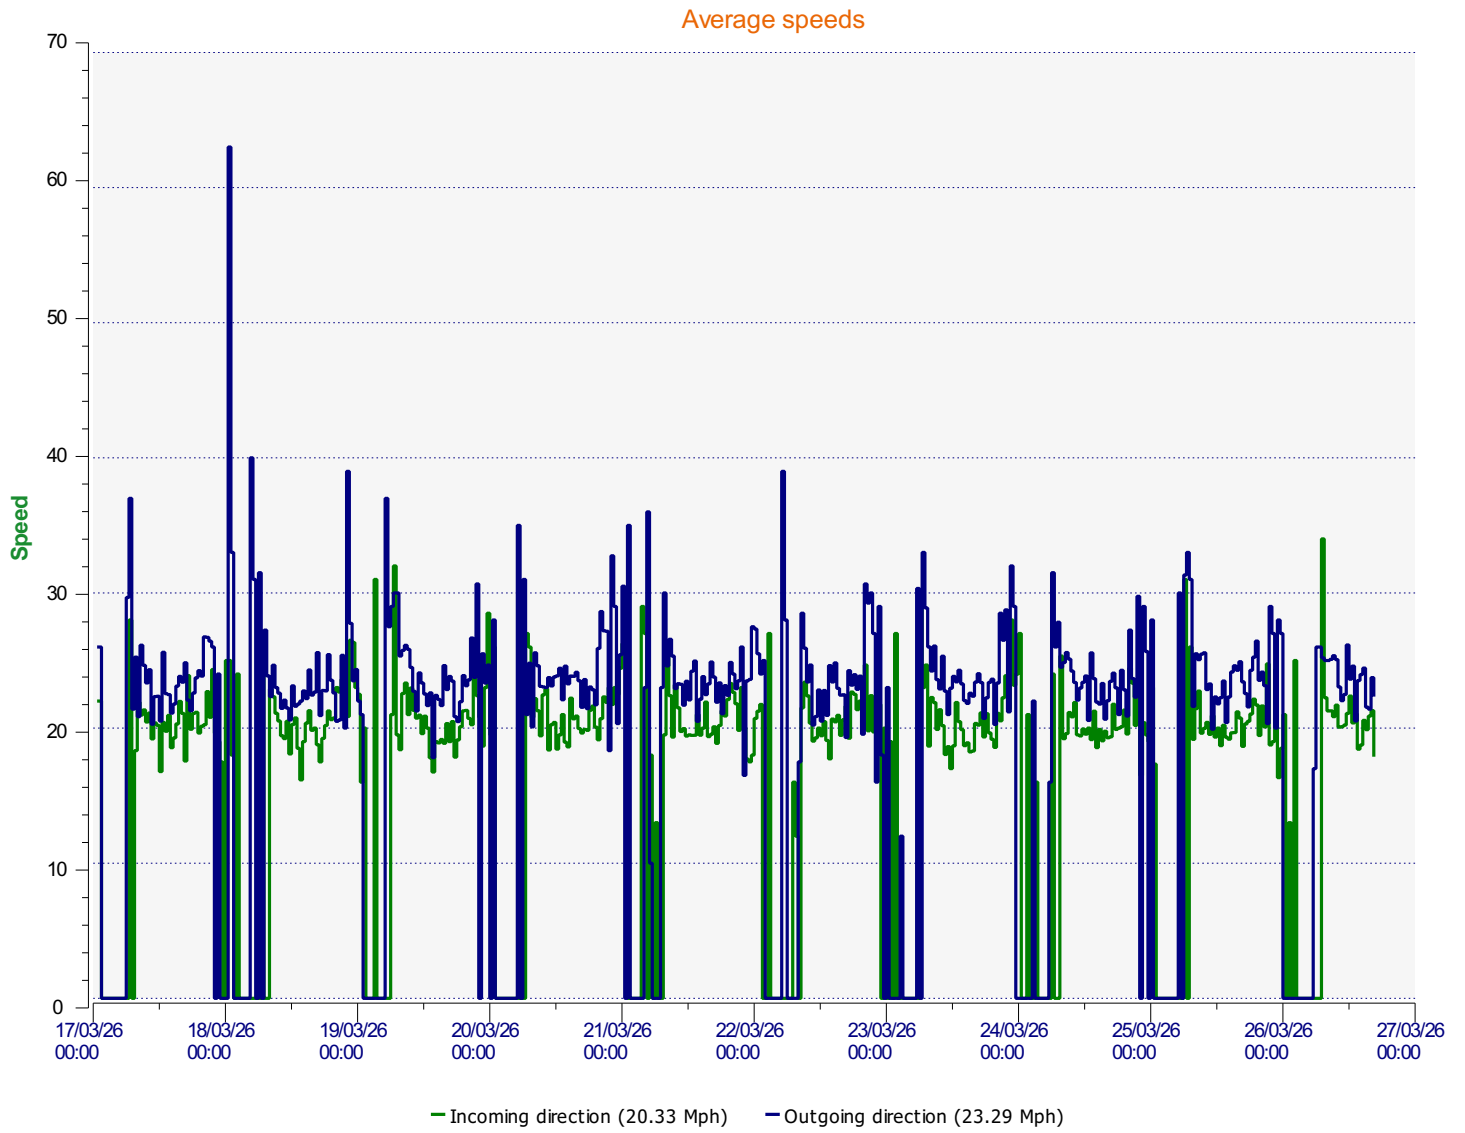

# Élan Cité

DÉTECTER • INFORMER • SÉCURISER

---

**Start date:** Tuesday, March 17, 2026 1:00 AM  
**End date:** Thursday, March 26, 2026 4:30 PM

**Location:** Church Lane, Birdham

**Comments:** SID display visible to Westgoing vehicles.  
Speed Limit is 20mph in this area.

---

**Start date:** Tuesday, March 17, 2026 1:00 AM  
**End date:** Thursday, March 26, 2026 4:30 PM

**Location:** Church Lane, Birdham

**Comments:** SID display visible to Westgoing vehicles.  
Speed Limit is 20mph in this area.

**Comments:** SID display visible to Westgoing vehicles.  
Speed Limit is 20mph in this area.

**Speed percentile(outgoing)**

**V30:** 20.00Mph    **V50:** 22.00Mph    **V85:** 28.00Mph

**Start date:** Tuesday, March 17, 2026 1:00 AM  
**End date:** Thursday, March 26, 2026 4:30 PM