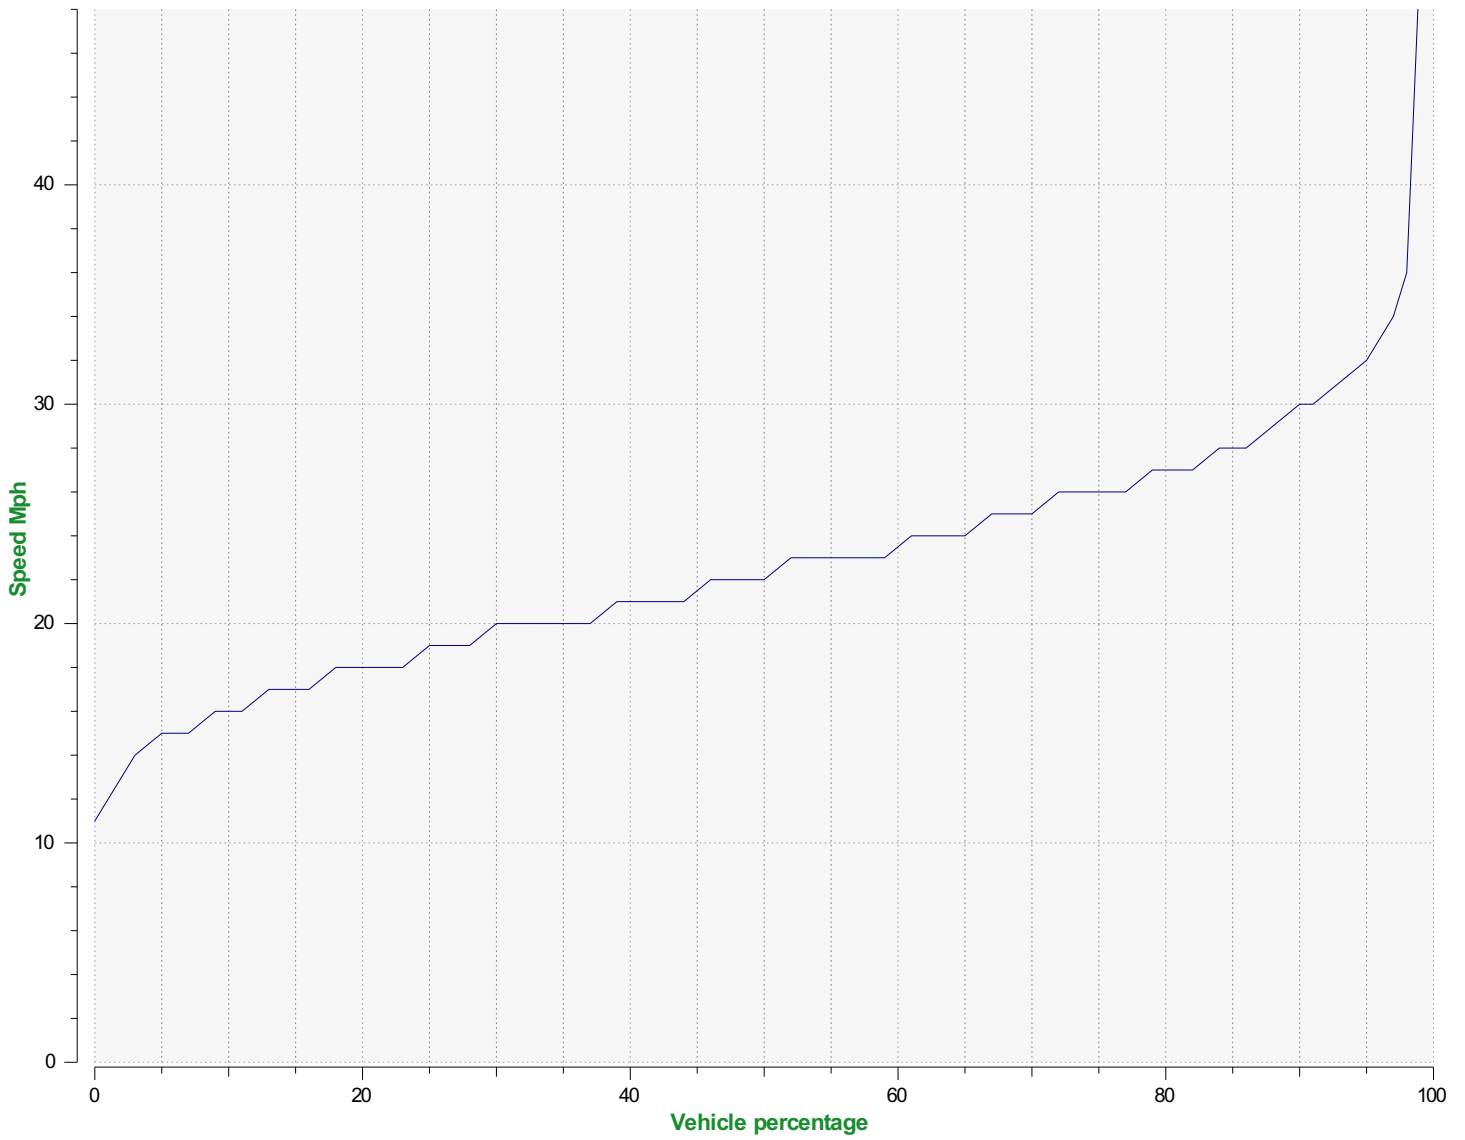

**Comments:** SID display visible to Westgoing vehicles.  
Speed Limit is 20mph in this area.

**Speed percentile(outgoing)**

**V30:** 20.00Mph    **V50:** 22.00Mph    **V85:** 28.00Mph

**Start date:** Tuesday, March 17, 2026 1:00 AM  
**End date:** Thursday, March 26, 2026 4:30 PM