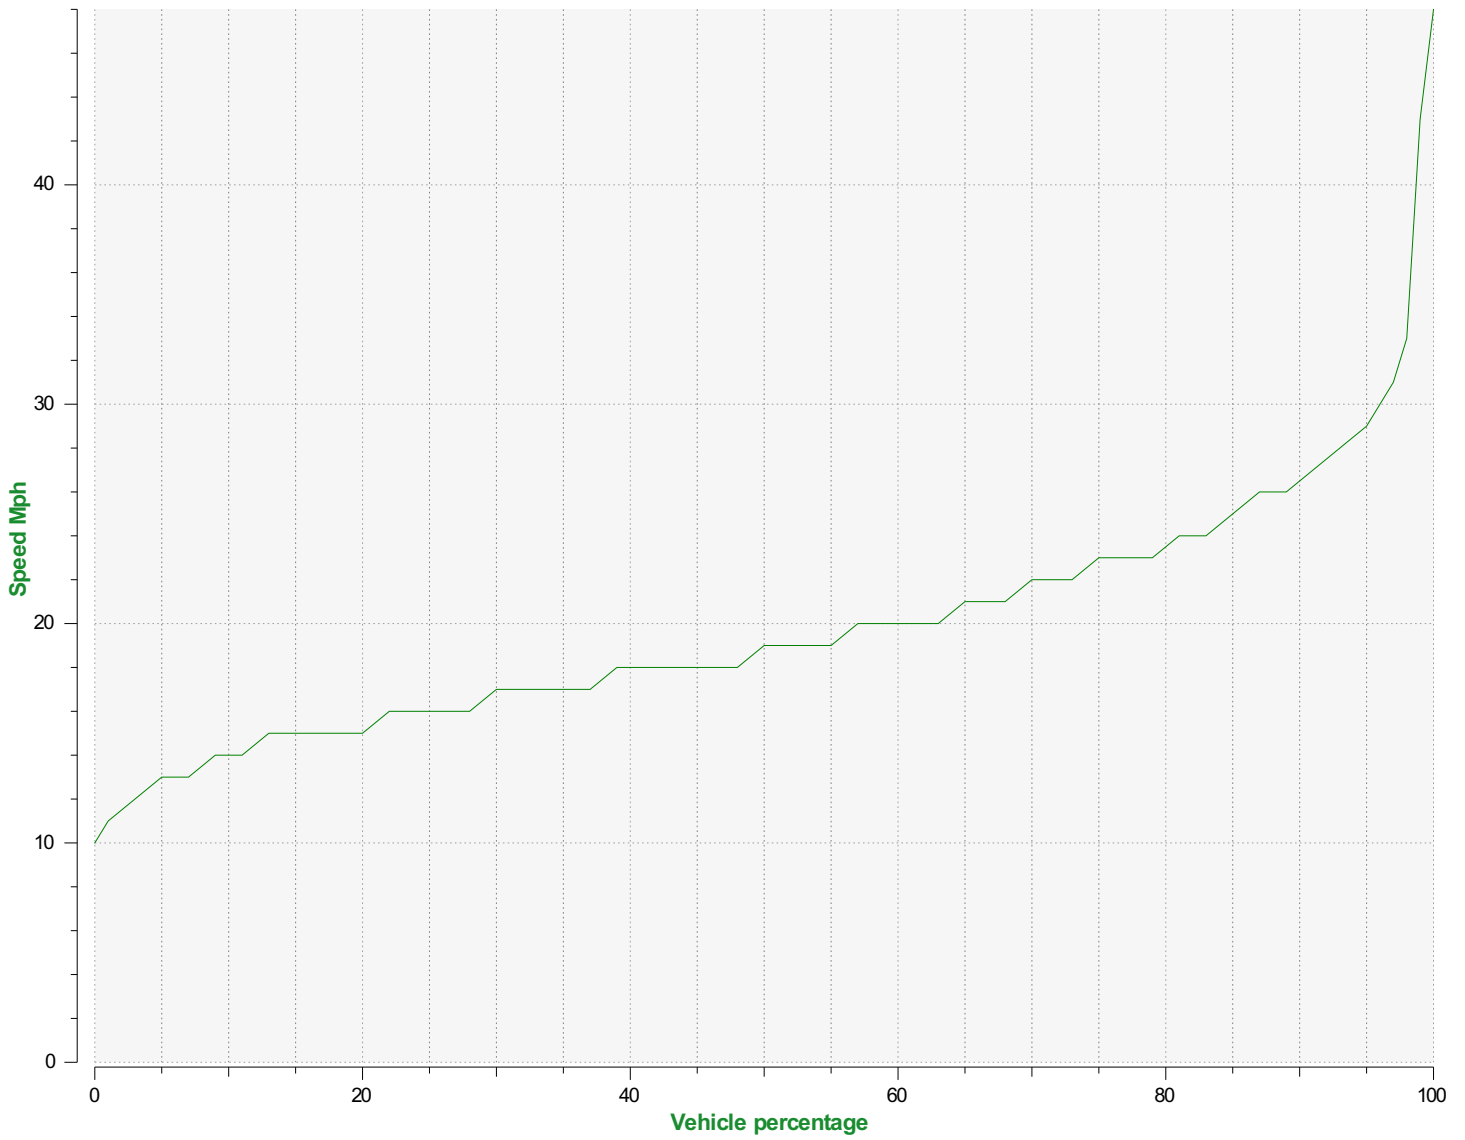

Speed percentiles (incoming)

V30: 17.00Mph   **V50:** 19.00Mph   **V85:** 25.00Mph

Start date: Tuesday, March 17, 2026 1:00 AM
End date: Thursday, March 26, 2026 4:30 PM

Location: Church Lane, Birdham

Comments: SID display visible to Westgoing vehicles.
Speed Limit is 20mph in this area.