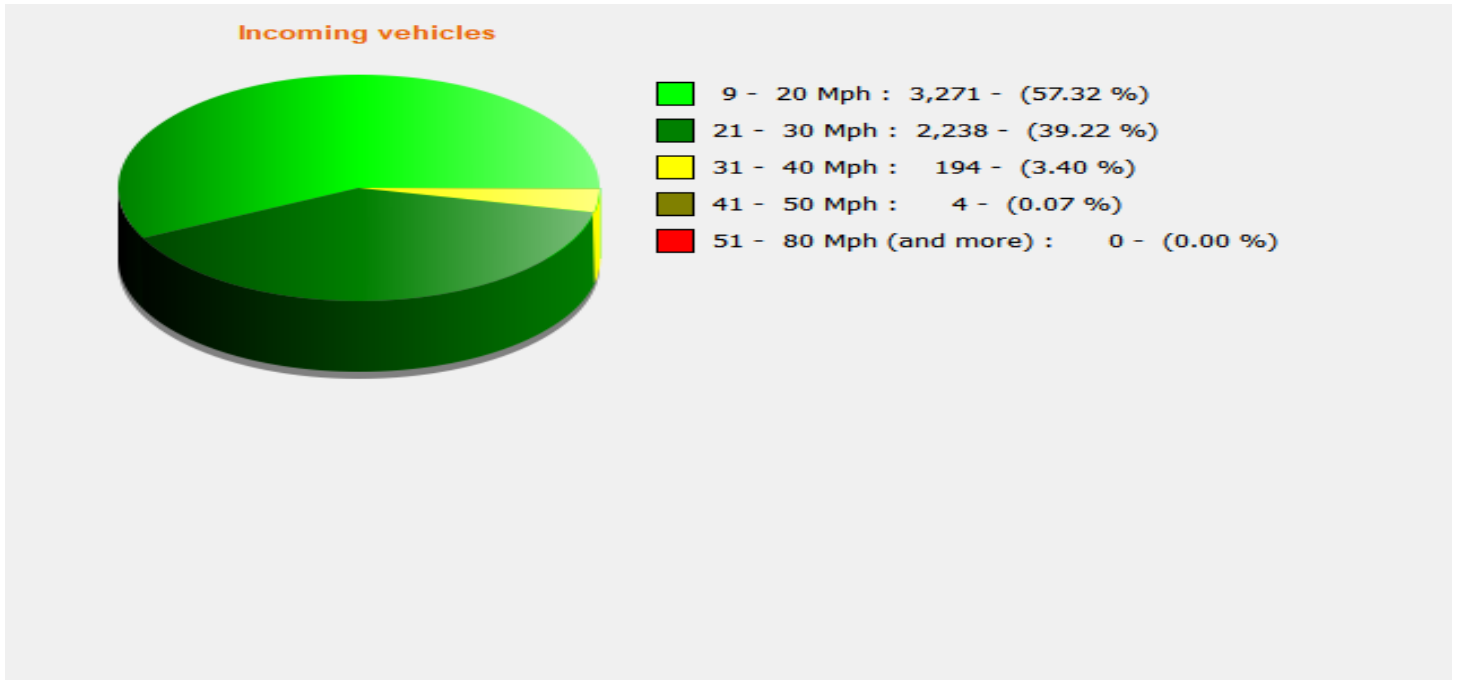

Start date: Tuesday, March 17, 2026 1:00 AM
End date: Thursday, March 26, 2026 4:30 PM

Location: Church Lane, Birdham

Comments: SID display visible to Westgoing vehicles.
Speed Limit is 20mph in this area.