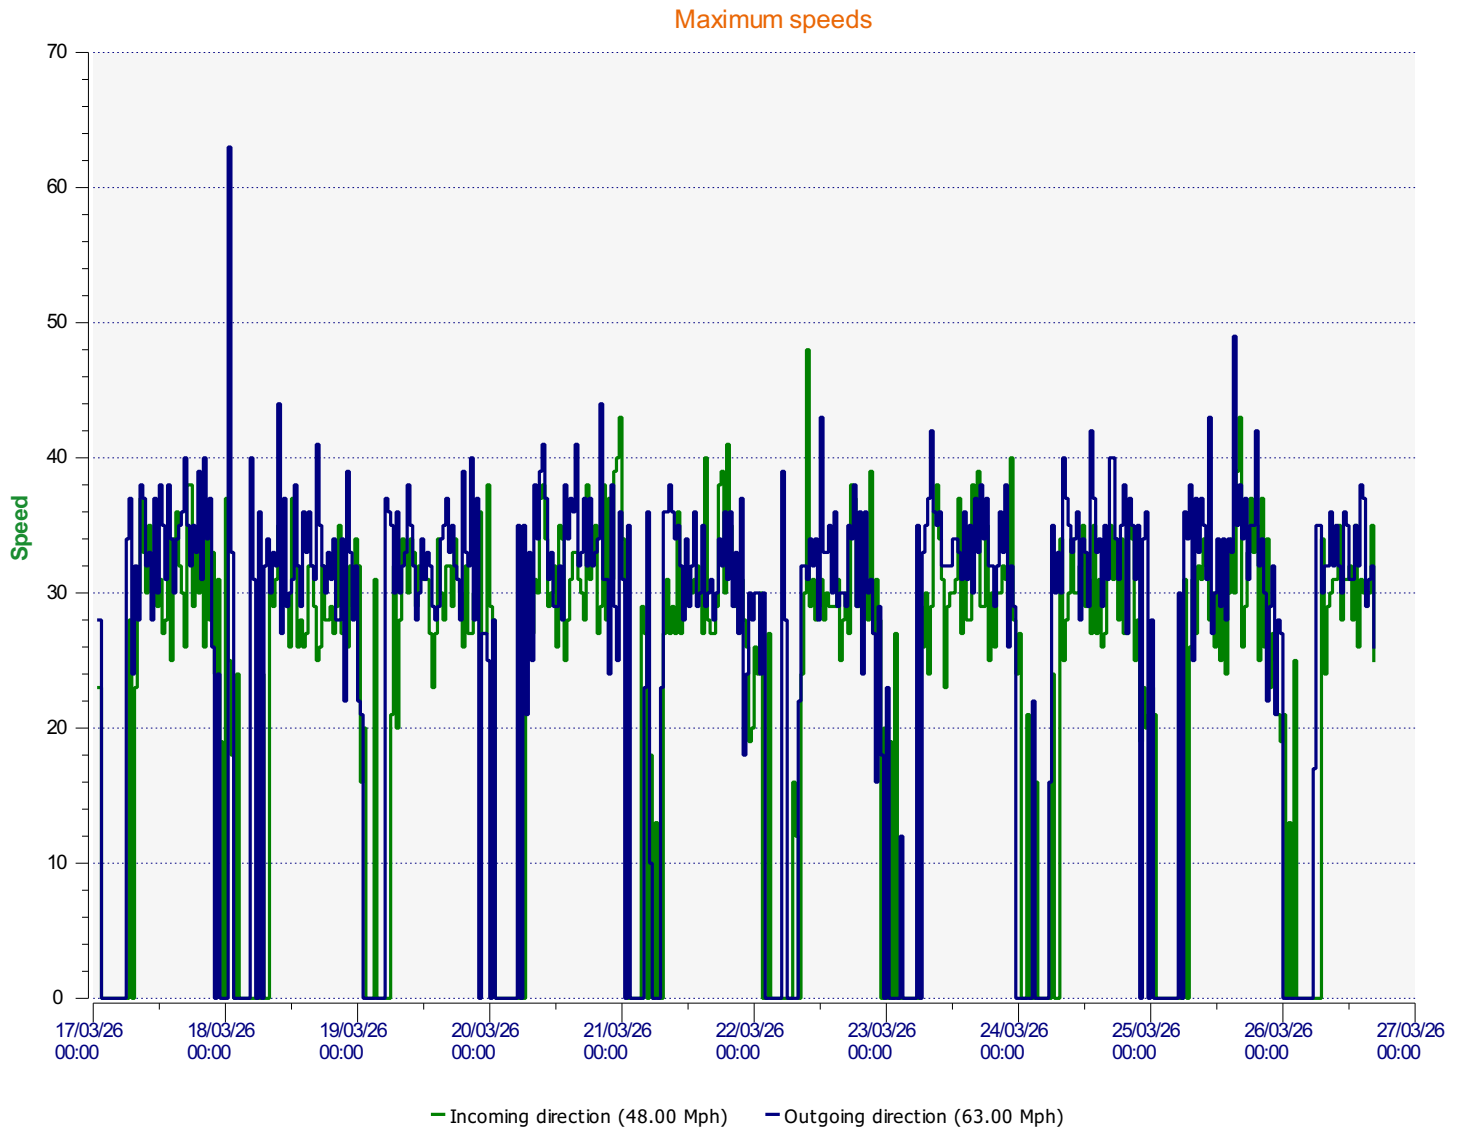

# Élan Cité

DÉTECTER • INFORMER • SÉCURISER

---

**Start date:** Tuesday, March 17, 2026 1:00 AM  
**End date:** Thursday, March 26, 2026 4:30 PM

**Location:** Church Lane, Birdham

**Comments:** SID display visible to Westgoing vehicles.  
Speed Limit is 20mph in this area.

---

**Start date:** Tuesday, March 17, 2026 1:00 AM  
**End date:** Thursday, March 26, 2026 4:30 PM

**Location:** Church Lane, Birdham

**Comments:** SID display visible to Westgoing vehicles.  
Speed Limit is 20mph in this area.

**Comments:** SID display visible to Westgoing vehicles.  
Speed Limit is 20mph in this area.

**Speed percentile(outgoing)**

**V30:** 20.00Mph    **V50:** 22.00Mph    **V85:** 28.00Mph

**Start date:** Tuesday, March 17, 2026 1:00 AM  
**End date:** Thursday, March 26, 2026 4:30 PM

**Location:** Church Lane, Birdham

**Comments:** SID display visible to Westgoing vehicles.  
Speed Limit is 20mph in this area.