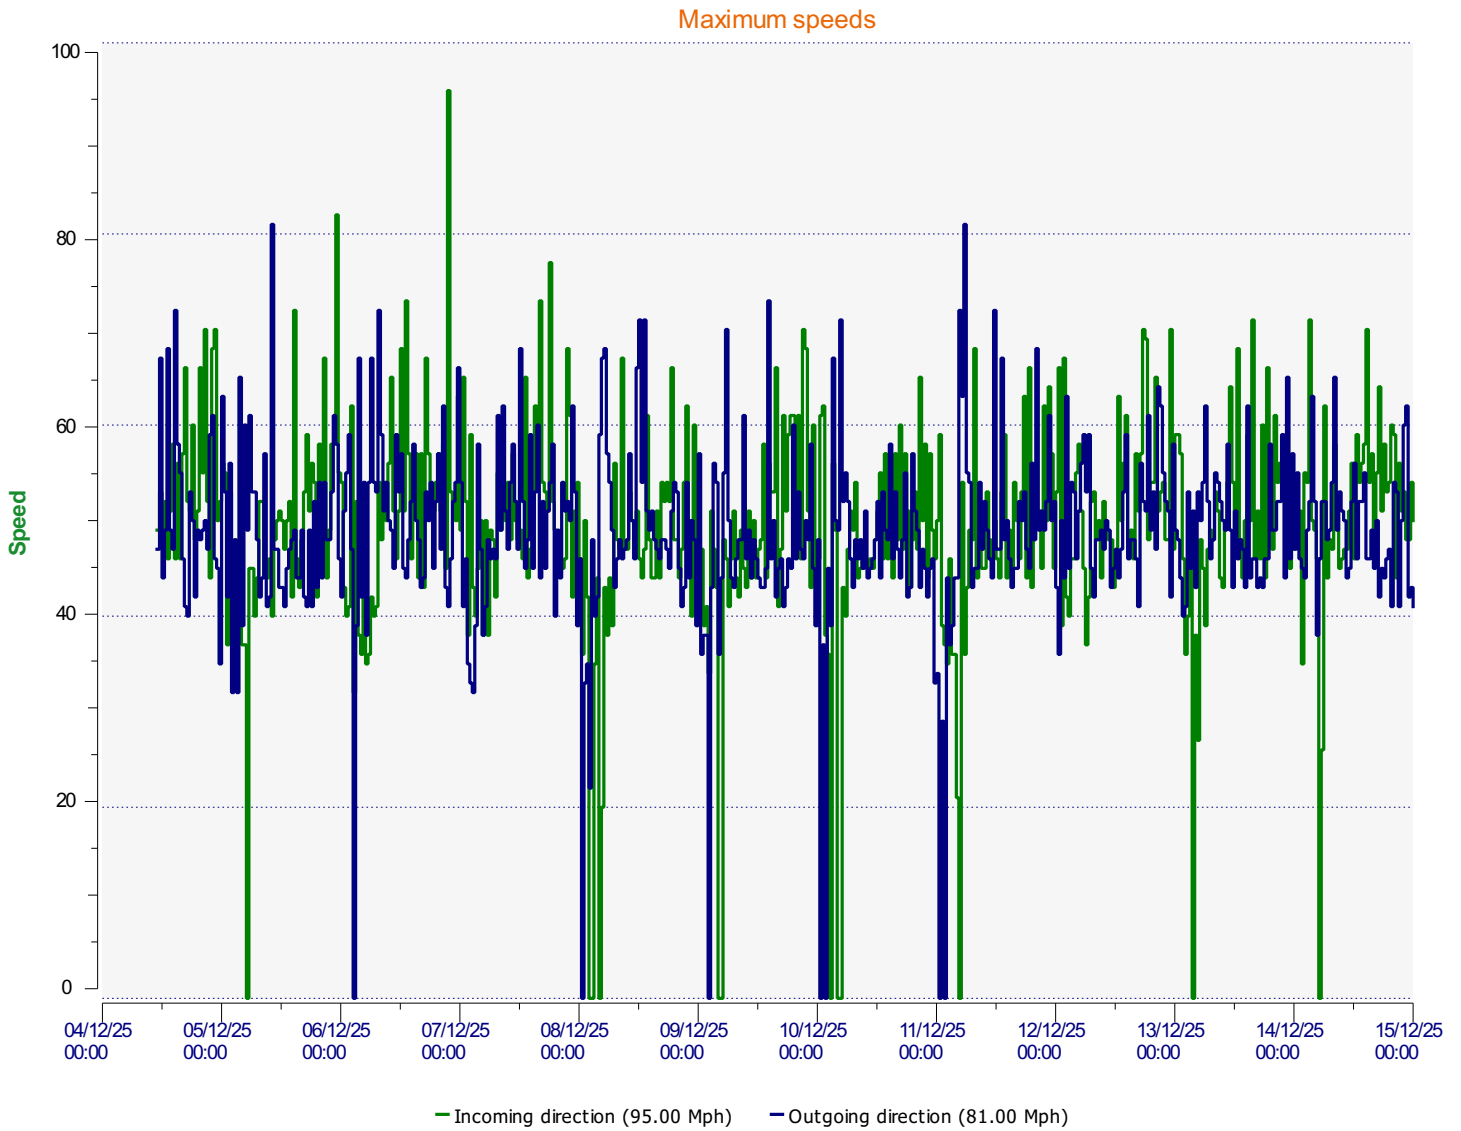

Élan Cité

DÉTECTER • INFORMER • SÉCURISER

Start date: Thursday, December 4, 2025 11:00 AM
End date: Monday, December 15, 2025 12:00 AM

Location: Bell Lane, Birdham

Comments: Visible to traffic heading East towards Bracklesham.
Located outside Tawny Nursery in a 40mph zone

Start date: Thursday, December 4, 2025 11:00 AM
End date: Monday, December 15, 2025 12:00 AM

Location: Bell Lane, Birdham

Comments: Visible to traffic heading East towards Bracklesham.
Located outside Tawny Nursery in a 40mph zone

Speed percentiles (incoming)

V30: 30.00Mph **V50:** 32.00Mph **V85:** 37.00Mph

Start date: Thursday, December 4, 2025 11:00 AM
End date: Monday, December 15, 2025 12:00 AM

Location: Bell Lane, Birdham

Comments: Visible to traffic heading East towards Bracklesham.
Located outside Tawny Nursery in a 40mph zone

Speed percentile(outgoing)

V30: 30.00Mph **V50:** 32.00Mph **V85:** 38.00Mph

Start date: Thursday, December 4, 2025 11:00 AM
End date: Monday, December 15, 2025 12:00 AM

Location: Bell Lane, Birdham

Comments: Visible to traffic heading East towards Bracklesham.
Located outside Tawny Nursery in a 40mph zone