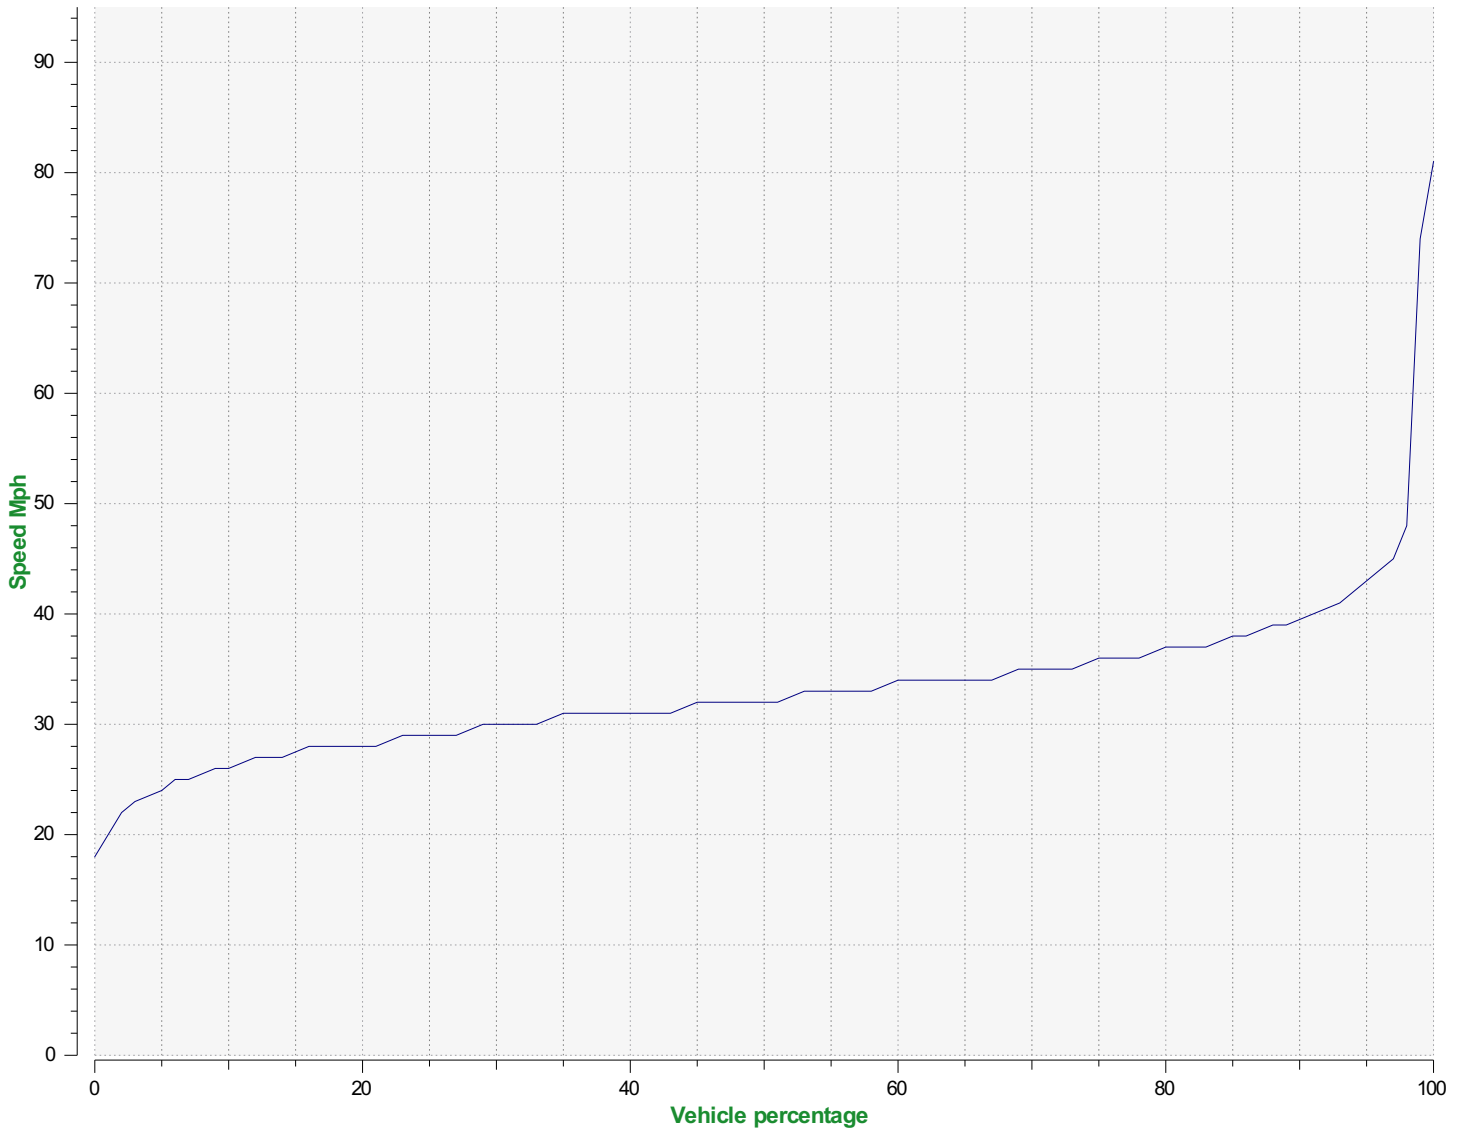

Start date: Thursday, December 4, 2025 11:00 AM
End date: Monday, December 15, 2025 12:00 AM

Location: Bell Lane, Birdham

Comments: Visible to traffic heading East towards Bracklesham.
Located outside Tawny Nursery in a 40mph zone

Speed percentiles (incoming)

V30: 30.00Mph **V50:** 32.00Mph **V85:** 37.00Mph

Start date: Thursday, December 4, 2025 11:00 AM
End date: Monday, December 15, 2025 12:00 AM

Location: Bell Lane, Birdham

Comments: Visible to traffic heading East towards Bracklesham.
Located outside Tawny Nursery in a 40mph zone