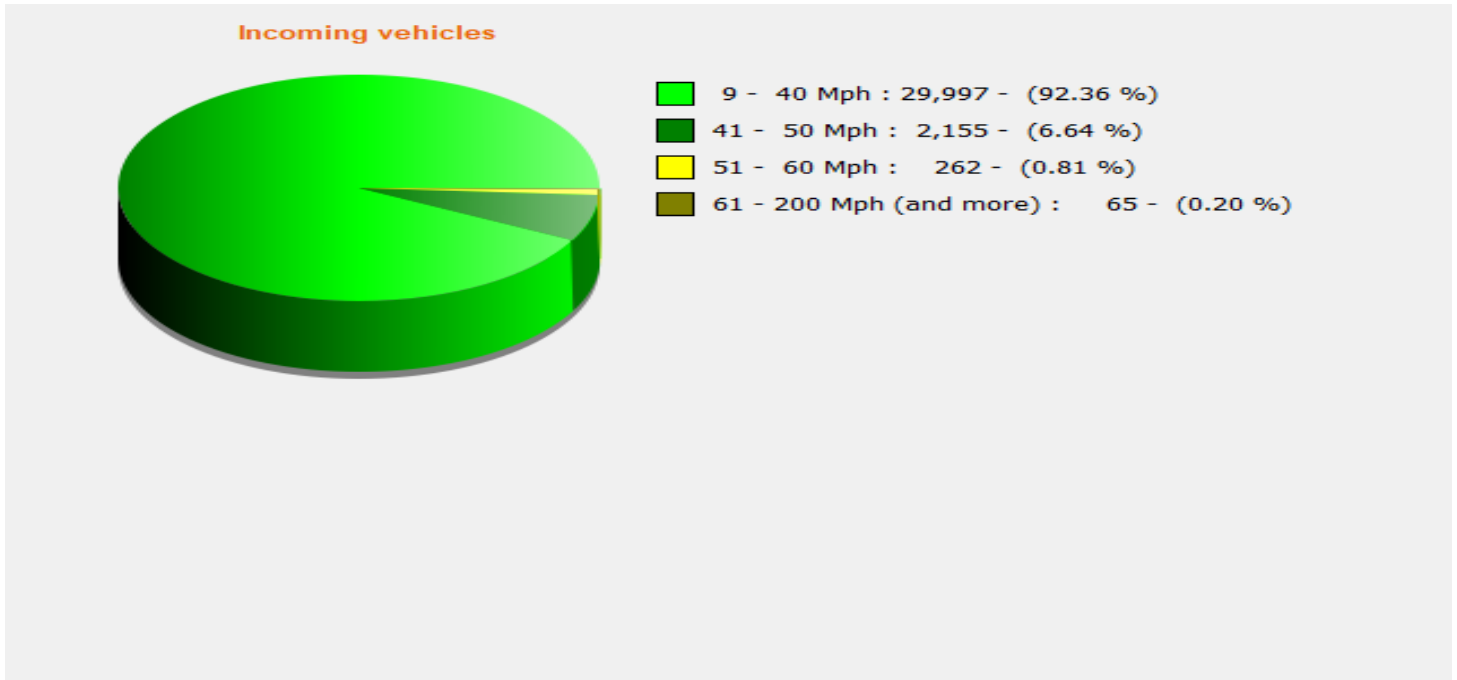

Start date: Thursday, December 4, 2025 11:00 AM
End date: Monday, December 15, 2025 12:00 AM

Location: Bell Lane, Birdham

Comments: Visible to traffic heading East towards Bracklesham.
Located outside Tawny Nursery in a 40mph zone