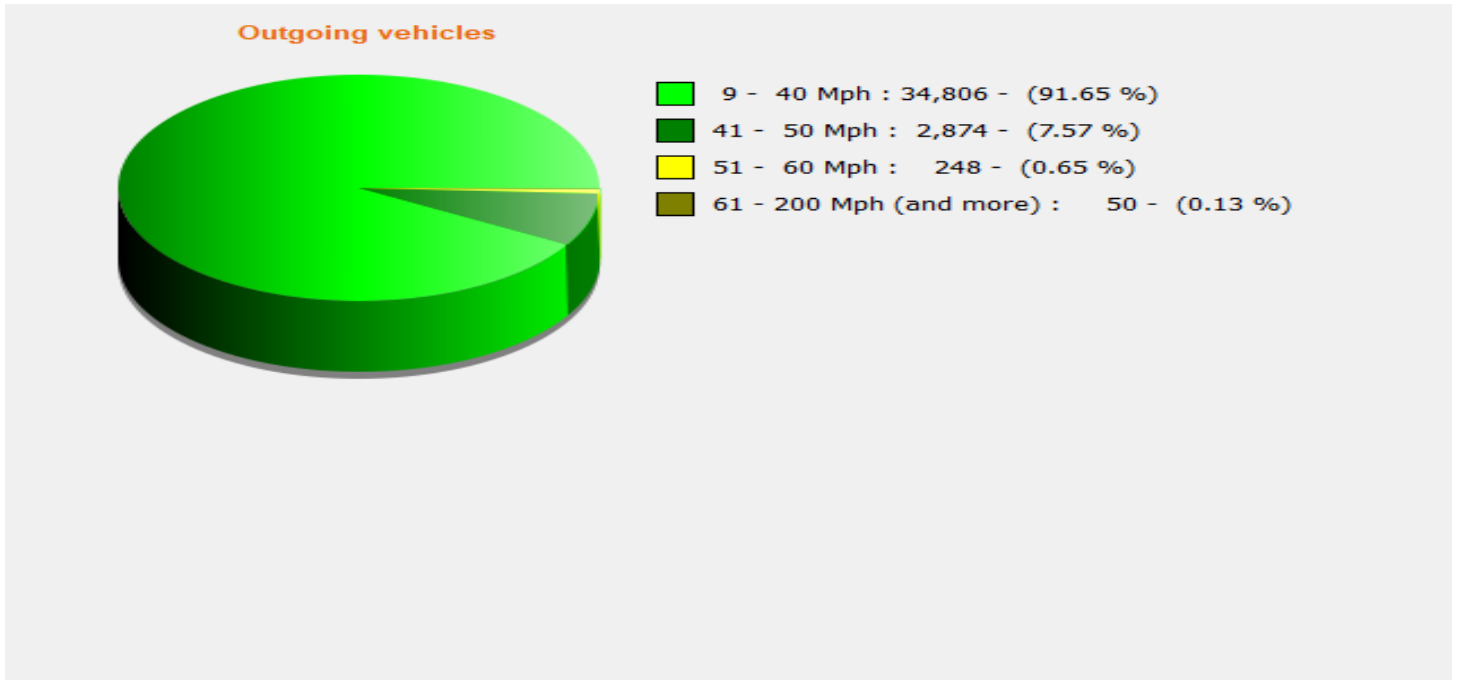

Start date: Thursday, December 4, 2025 11:00 AM
End date: Monday, December 15, 2025 12:00 AM

Location: Bell Lane, Birdham

Comments: Visible to traffic heading East towards Bracklesham.
Located outside Tawny Nursery in a 40mph zone