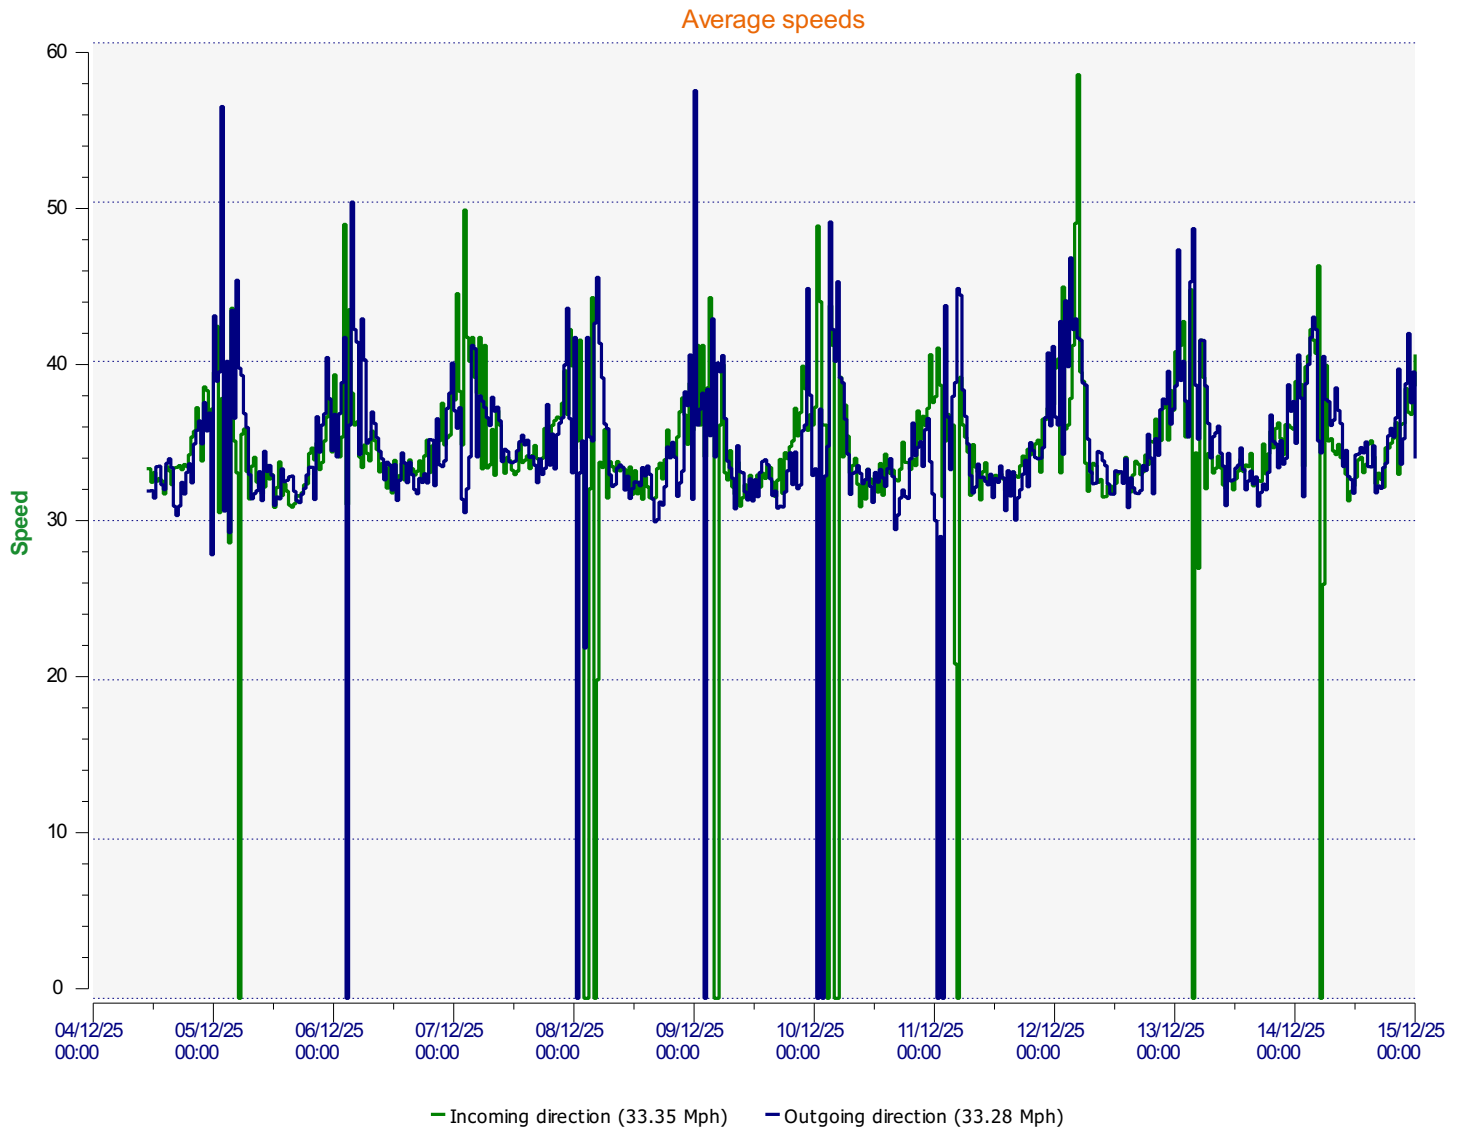

Élan Cité

DÉTECTER • INFORMER • SÉCURISER

Start date: Thursday, December 4, 2025 11:00 AM
End date: Monday, December 15, 2025 12:00 AM

Location: Bell Lane, Birdham

Comments: Visible to traffic heading East towards Bracklesham.
Located outside Tawny Nursery in a 40mph zone

Speed percentiles (incoming)

V30: 30.00Mph **V50:** 32.00Mph **V85:** 37.00Mph

Start date: Thursday, December 4, 2025 11:00 AM
End date: Monday, December 15, 2025 12:00 AM

Location: Bell Lane, Birdham

Comments: Visible to traffic heading East towards Bracklesham.
Located outside Tawny Nursery in a 40mph zone

Speed percentile(outgoing)

V30: 30.00Mph **V50:** 32.00Mph **V85:** 38.00Mph

Start date: Thursday, December 4, 2025 11:00 AM
End date: Monday, December 15, 2025 12:00 AM

Location: Bell Lane, Birdham

Comments: Visible to traffic heading East towards Bracklesham.
Located outside Tawny Nursery in a 40mph zone