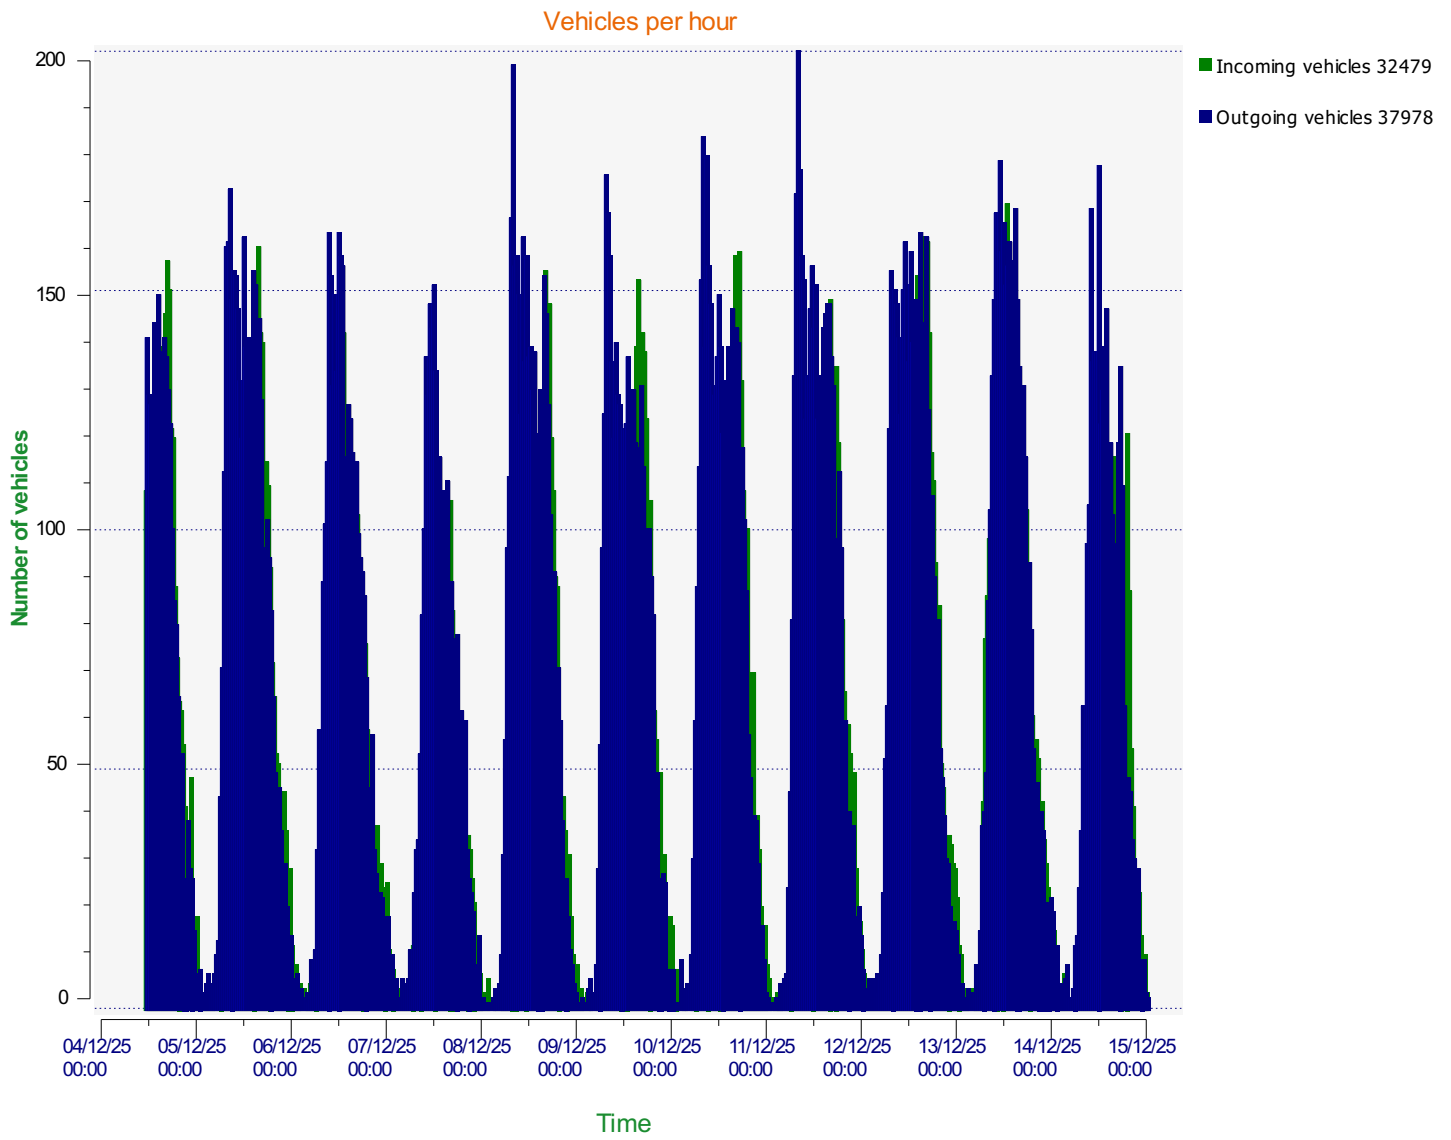

Start date: Thursday, December 4, 2025 11:00 AM
End date: Monday, December 15, 2025 12:00 AM

Location: Bell Lane, Birdham

Comments: Visible to traffic heading East towards Bracklesham.
Located outside Tawny Nursery in a 40mph zone