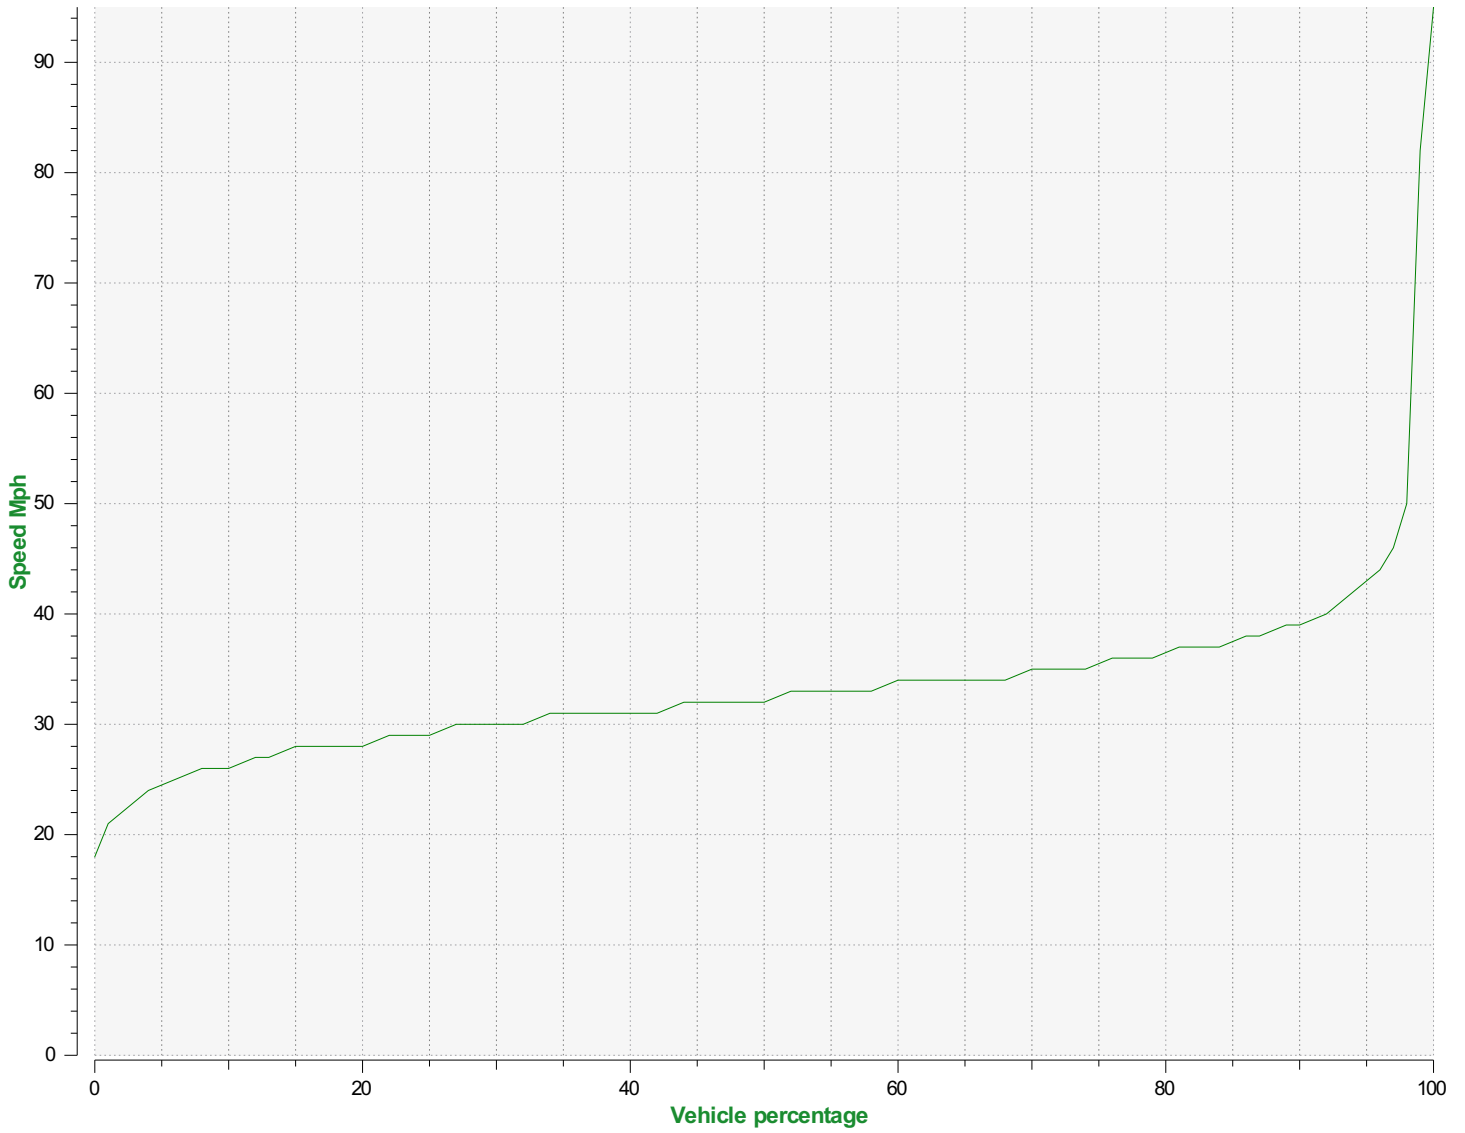

Start date: Thursday, December 4, 2025 11:00 AM
End date: Monday, December 15, 2025 12:00 AM

Location: Bell Lane, Birdham

Comments: Visible to traffic heading East towards Bracklesham.
Located outside Tawny Nursery in a 40mph zone