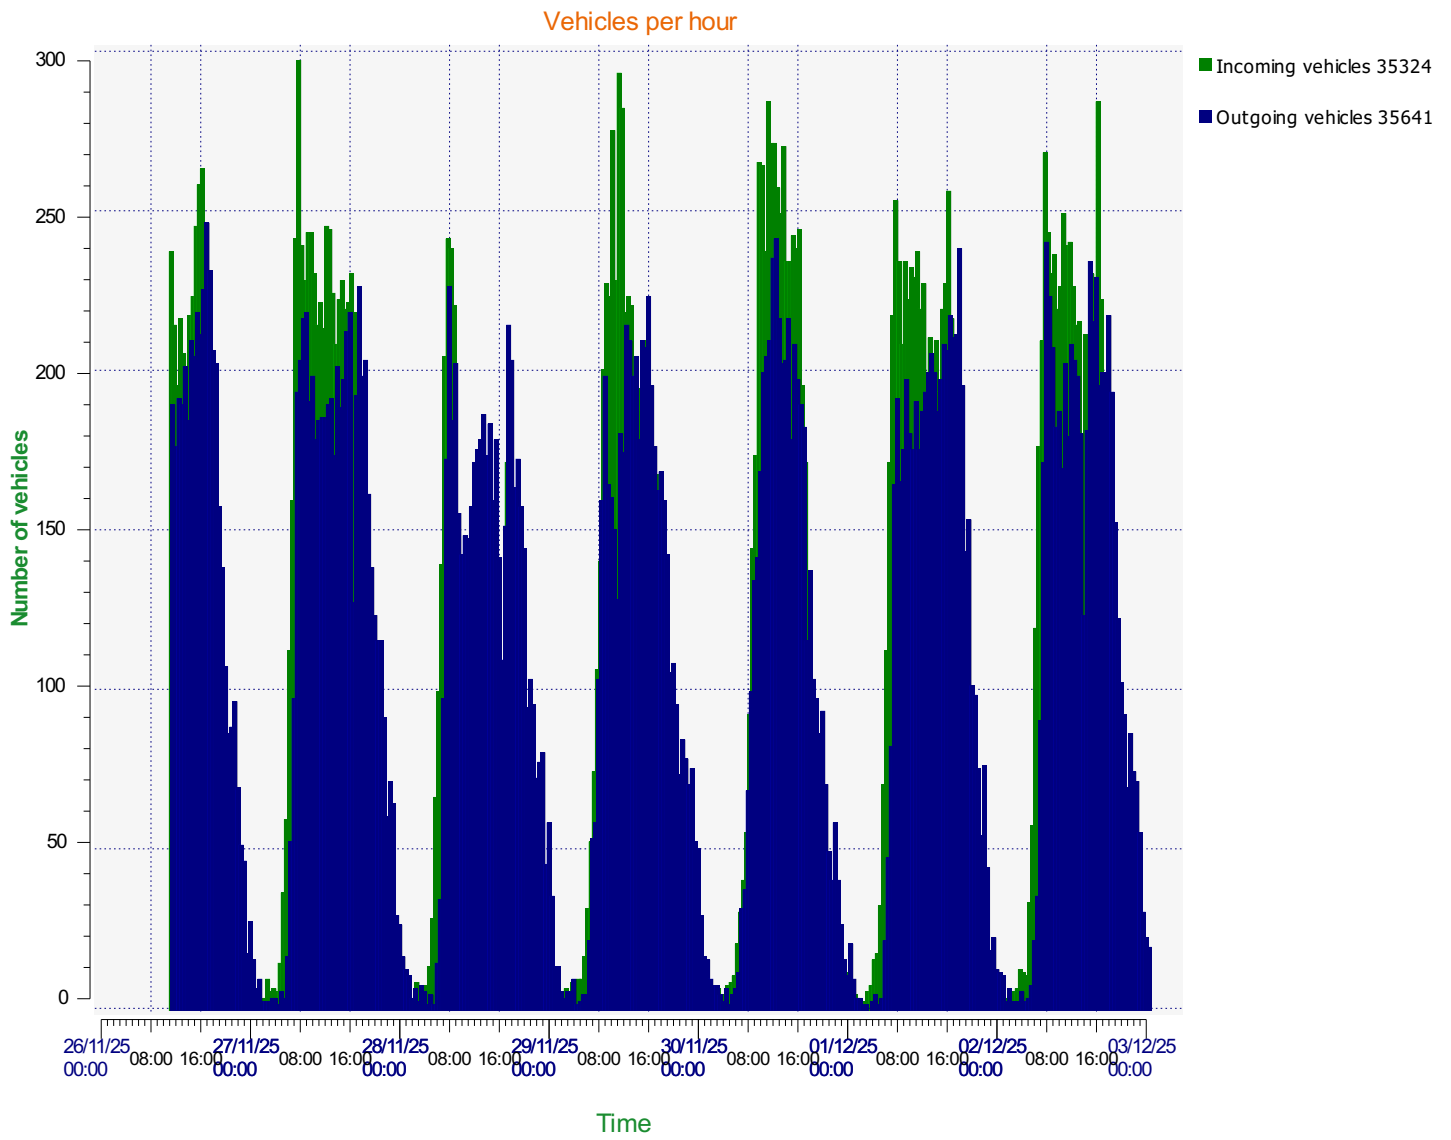

---

**Start date:** Wednesday, November 26, 2025 11:00 AM  
**End date:** Wednesday, December 3, 2025 12:00 AM

**Location:** Main Road, Birdham

**Comments:** SID visible to Northbound traffic

**Start date:** Wednesday, November 26, 2025 11:00 AM  
**End date:** Wednesday, December 3, 2025 12:00 AM

**Location:** Main Road, Birdham

**Comments:** SID visible to Northbound traffic

**Start date:** Wednesday, November 26, 2025 11:00 AM  
**End date:** Wednesday, December 3, 2025 12:00 AM

**Location:** Main Road, Birdham

**Comments:** SID visible to Northbound traffic

---

**Start date:** Wednesday, November 26, 2025 11:00 AM  
**End date:** Wednesday, December 3, 2025 12:00 AM

**Location:** Main Road, Birdham

**Comments:** SID visible to Northbound traffic

---

---

**Start date:** Wednesday, November 26, 2025 11:00 AM  
**End date:** Wednesday, December 3, 2025 12:00 AM

**Location:** Main Road, Birdham

**Comments:** SID visible to Northbound traffic

---

**Speed percentiles (incoming)**