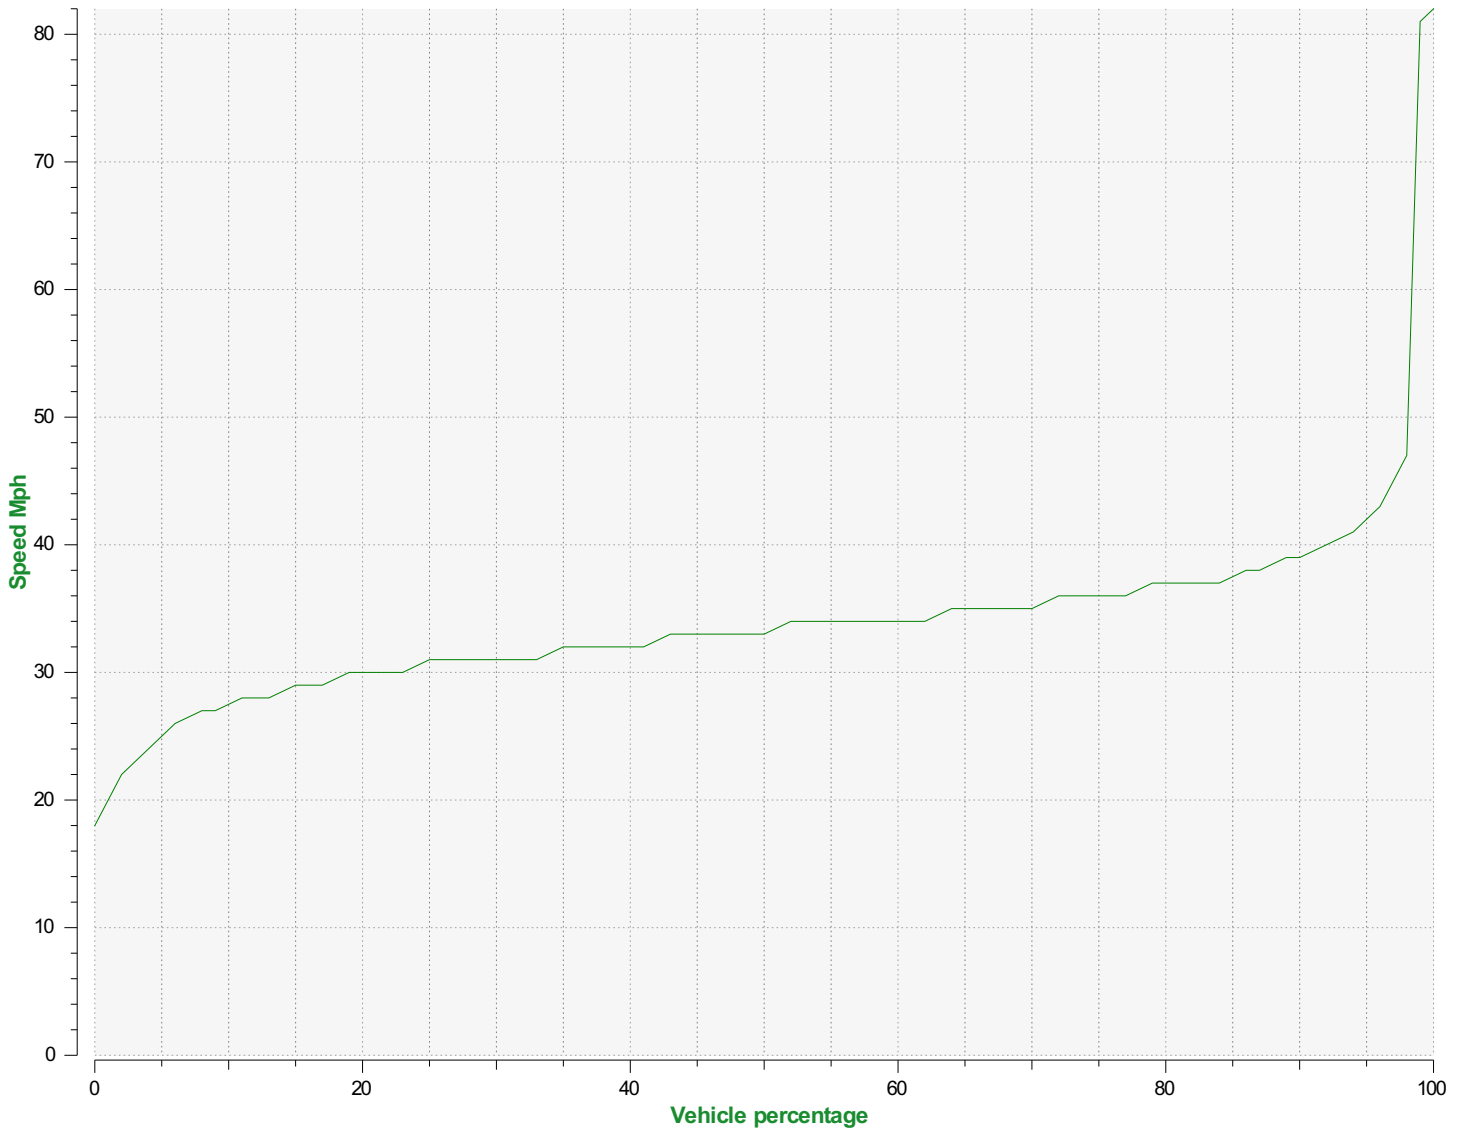

---

---

**Start date:** Wednesday, November 26, 2025 11:00 AM  
**End date:** Wednesday, December 3, 2025 12:00 AM

**Location:** Main Road, Birdham

**Comments:** SID visible to Northbound traffic

---

**Speed percentiles (incoming)**

**V30:** 31.00Mph    **V50:** 33.00Mph    **V85:** 37.00Mph

**Start date:** Wednesday, November 26, 2025 11:00 AM  
**End date:** Wednesday, December 3, 2025 12:00 AM

**Location:** Main Road, Birdham

**Comments:** SID visible to Northbound traffic

**Comments:** SID visible to Northbound traffic