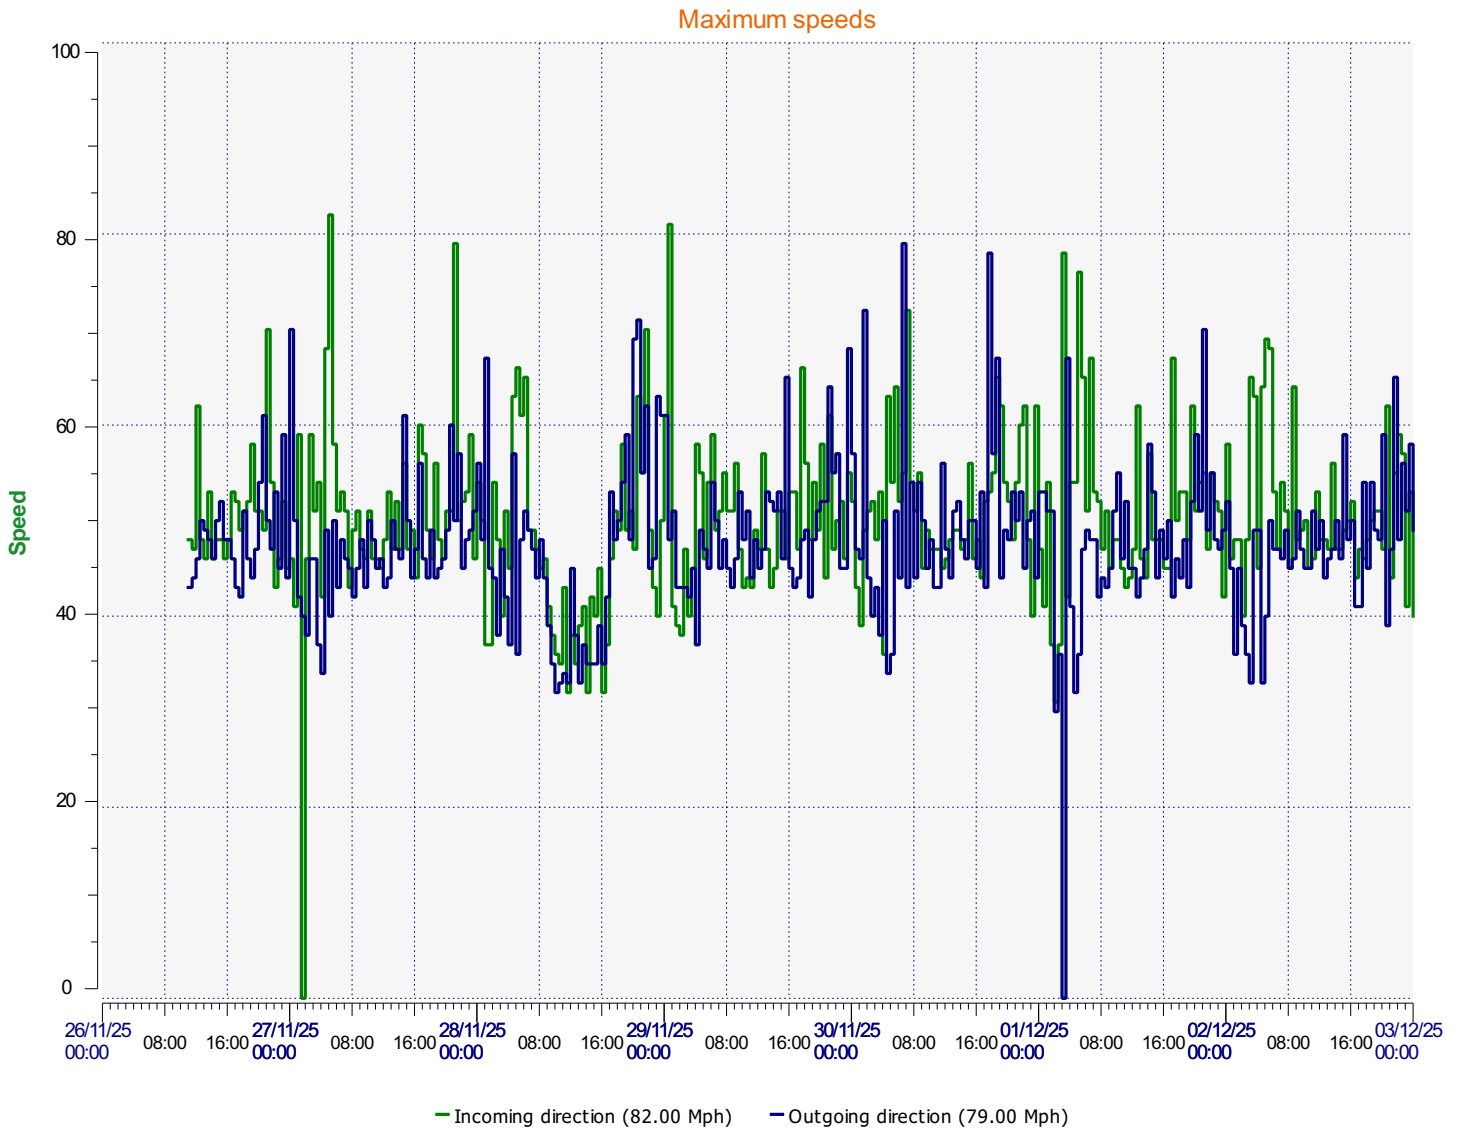

---

**Start date:** Wednesday, November 26, 2025 11:00 AM  
**End date:** Wednesday, December 3, 2025 12:00 AM

**Location:** Main Road, Birdham

**Comments:** SID visible to Northbound traffic

**Start date:** Wednesday, November 26, 2025 11:00 AM  
**End date:** Wednesday, December 3, 2025 12:00 AM

**V30:** 31.00Mph    **V50:** 33.00Mph    **V85:** 37.00Mph

**Start date:** Wednesday, November 26, 2025 11:00 AM  
**End date:** Wednesday, December 3, 2025 12:00 AM

**Location:** Main Road, Birdham

**Comments:** SID visible to Northbound traffic