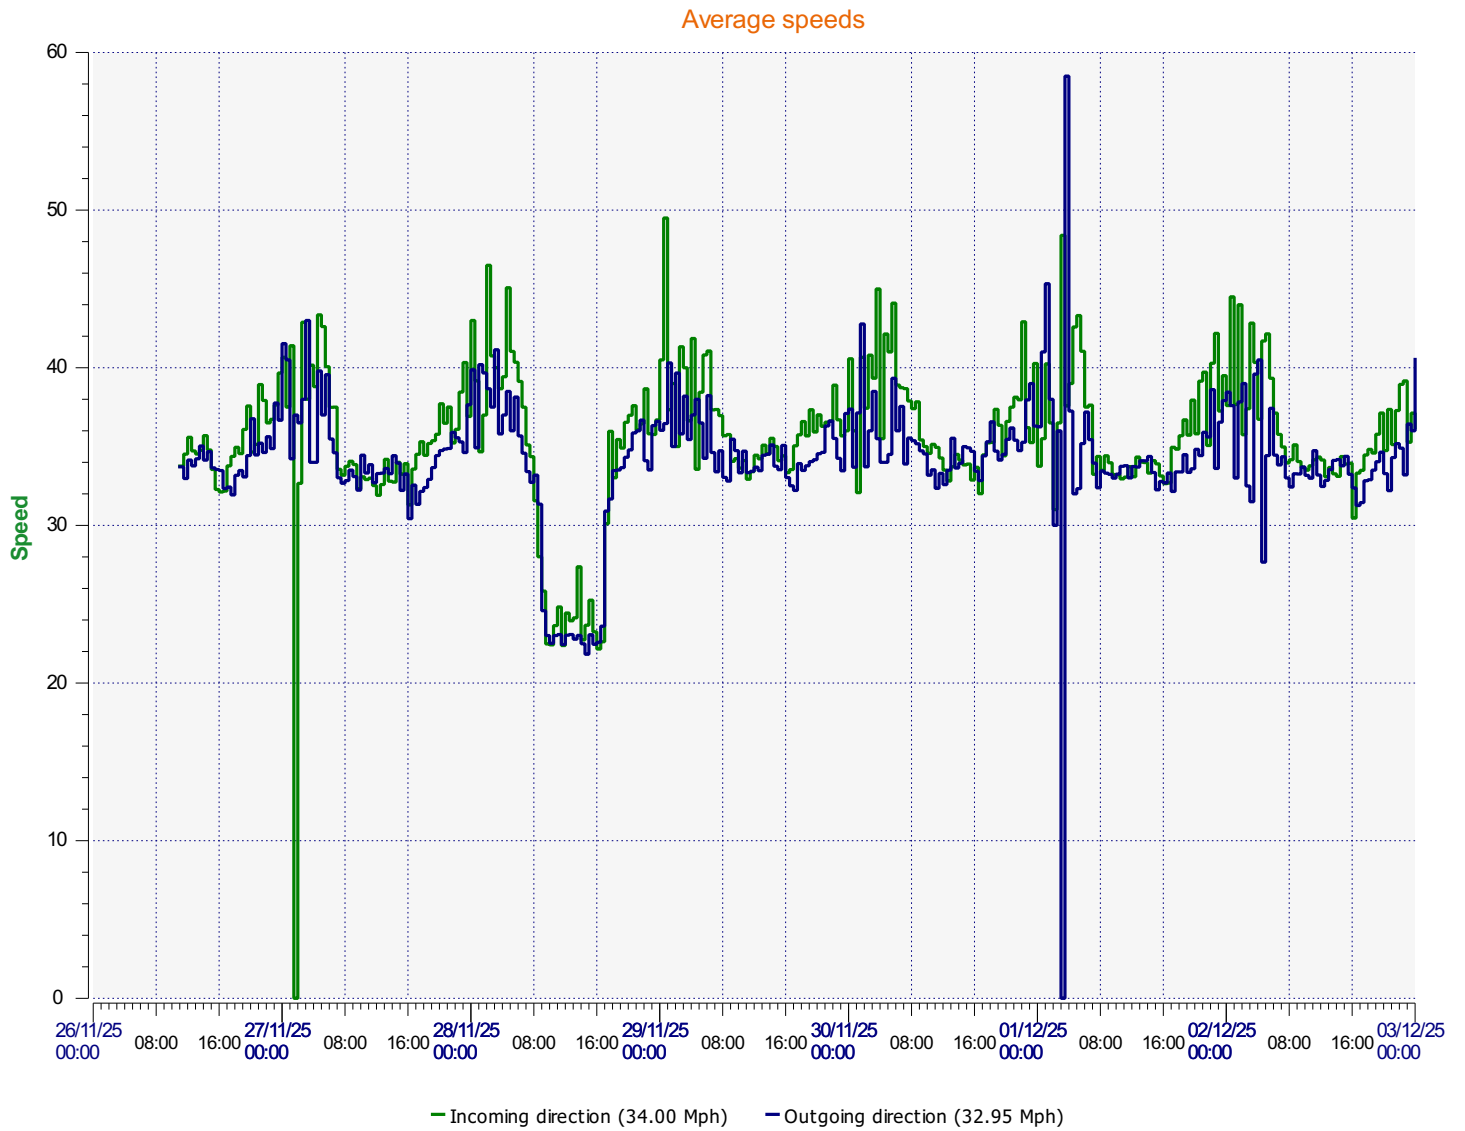

---

**Start date:** Wednesday, November 26, 2025 11:00 AM  
**End date:** Wednesday, December 3, 2025 12:00 AM

**Location:** Main Road, Birdham

**Comments:** SID visible to Northbound traffic

**Start date:** Wednesday, November 26, 2025 11:00 AM  
**End date:** Wednesday, December 3, 2025 12:00 AM

**V30:** 31.00Mph    **V50:** 33.00Mph    **V85:** 37.00Mph

**Start date:** Wednesday, November 26, 2025 11:00 AM  
**End date:** Wednesday, December 3, 2025 12:00 AM

**Location:** Main Road, Birdham

**Comments:** SID visible to Northbound traffic

**Comments:** SID visible to Northbound traffic