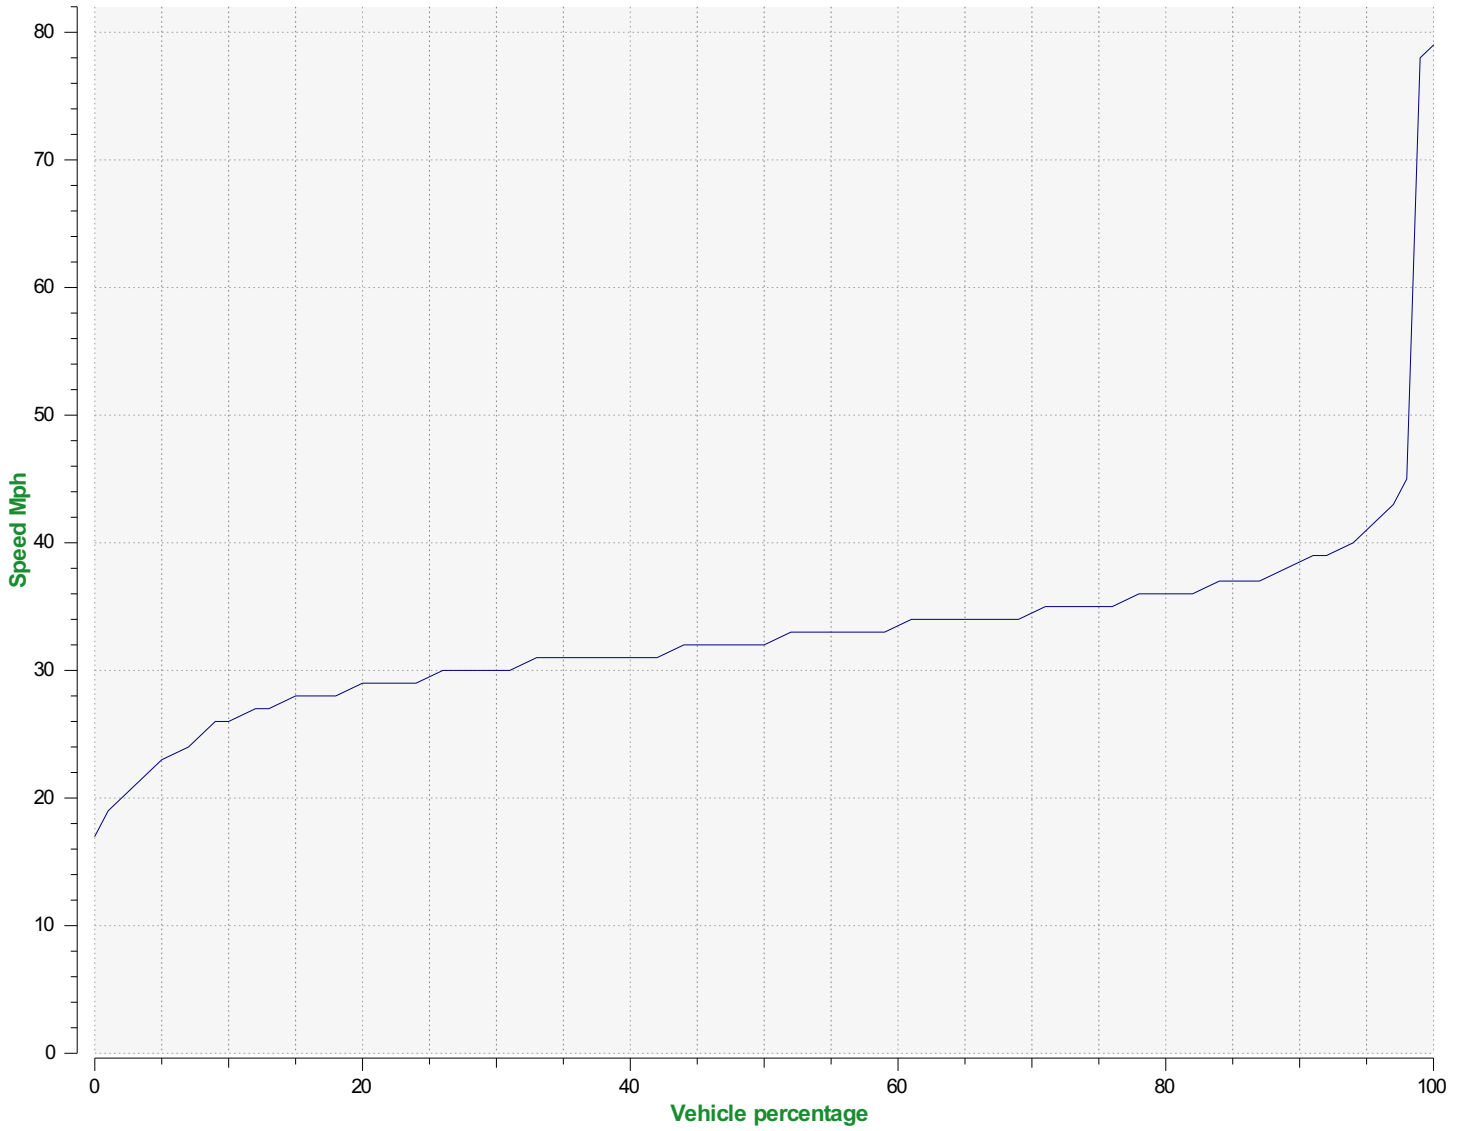

---

---

**Start date:** Wednesday, November 26, 2025 11:00 AM  
**End date:** Wednesday, December 3, 2025 12:00 AM

**Location:** Main Road, Birdham

**Comments:** SID visible to Northbound traffic

---

**Speed percentiles (incoming)**

**V30:** 31.00Mph    **V50:** 33.00Mph    **V85:** 37.00Mph

**Start date:** Wednesday, November 26, 2025 11:00 AM  
**End date:** Wednesday, December 3, 2025 12:00 AM

**Location:** Main Road, Birdham

**Comments:** SID visible to Northbound traffic

**Comments:** SID visible to Northbound traffic