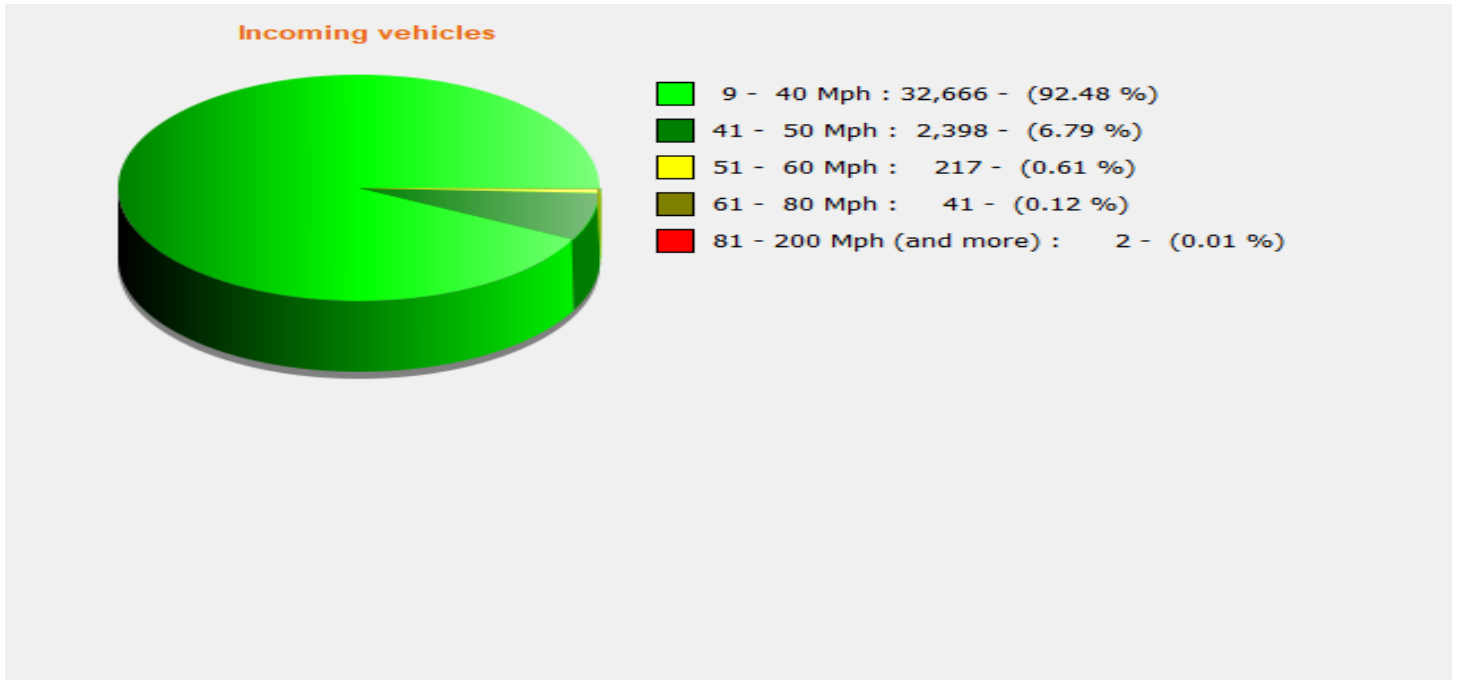

Start date: Wednesday, November 26, 2025 11:00 AM
End date: Wednesday, December 3, 2025 12:00 AM

Location: Main Road, Birdham

Comments: SID visible to Northbound traffic