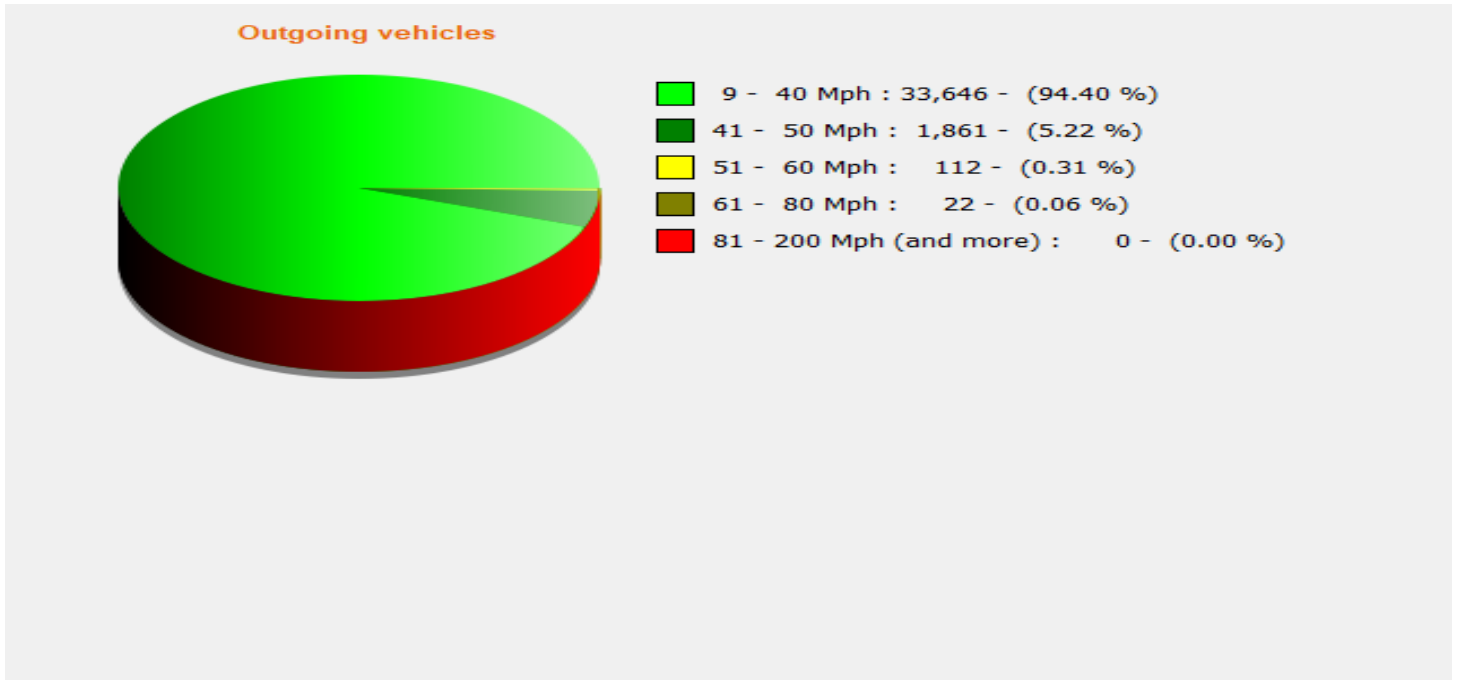

Start date: Wednesday, November 26, 2025 11:00 AM
End date: Wednesday, December 3, 2025 12:00 AM

Location: Main Road, Birdham

Comments: SID visible to Northbound traffic