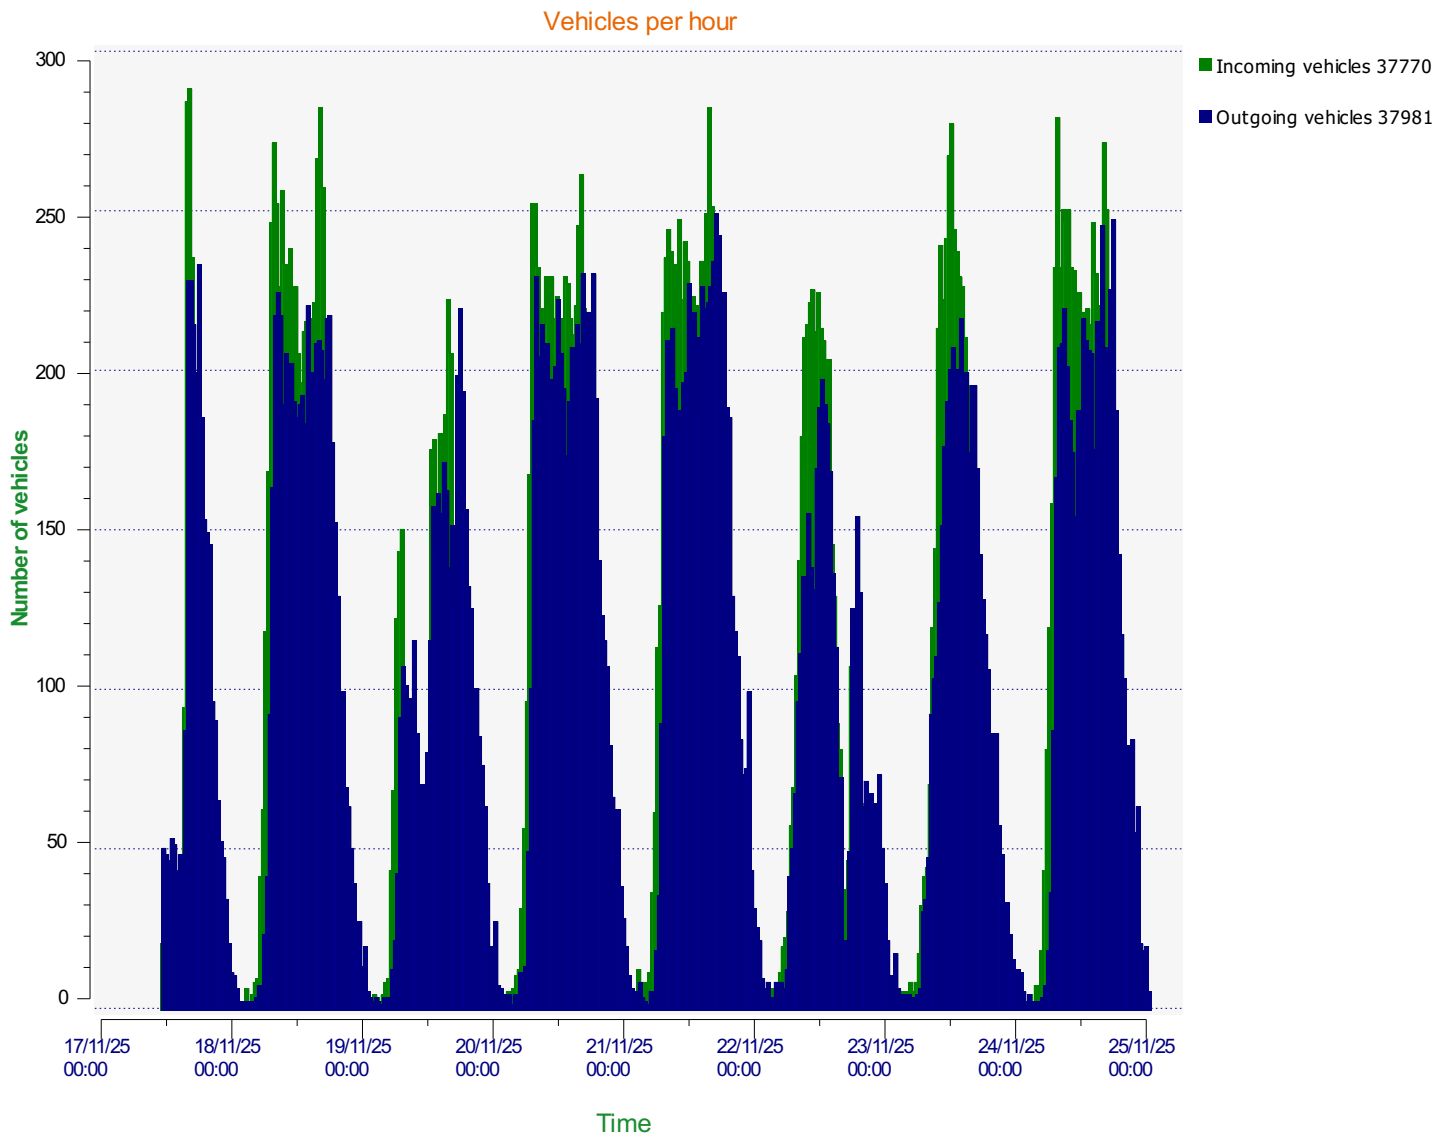

Start date: Monday, November 17, 2025 11:00 AM
End date: Tuesday, November 25, 2025 12:00 AM

Location: Main Road, Birdham

Comments: SID visible to Northbound traffic

Start date: Monday, November 17, 2025 11:00 AM
End date: Tuesday, November 25, 2025 12:00 AM

Location: Main Road, Birdham

Comments: SID visible to Northbound traffic

Start date: Monday, November 17, 2025 11:00 AM
End date: Tuesday, November 25, 2025 12:00 AM

Location: Main Road, Birdham

Comments: SID visible to Northbound traffic

Location: Main Road, Birdham

Comments: SID visible to Northbound traffic

Speed percentiles (incoming)

V30: 31.00Mph **V50:** 34.00Mph **V85:** 38.00Mph

Start date: Monday, November 17, 2025 11:00 AM
End date: Tuesday, November 25, 2025 12:00 AM

Location: Main Road, Birdham

Comments: SID visible to Northbound traffic

Speed percentile(outgoing)

V30: 31.00Mph **V50:** 33.00Mph **V85:** 37.00Mph

Start date: Monday, November 17, 2025 11:00 AM
End date: Tuesday, November 25, 2025 12:00 AM