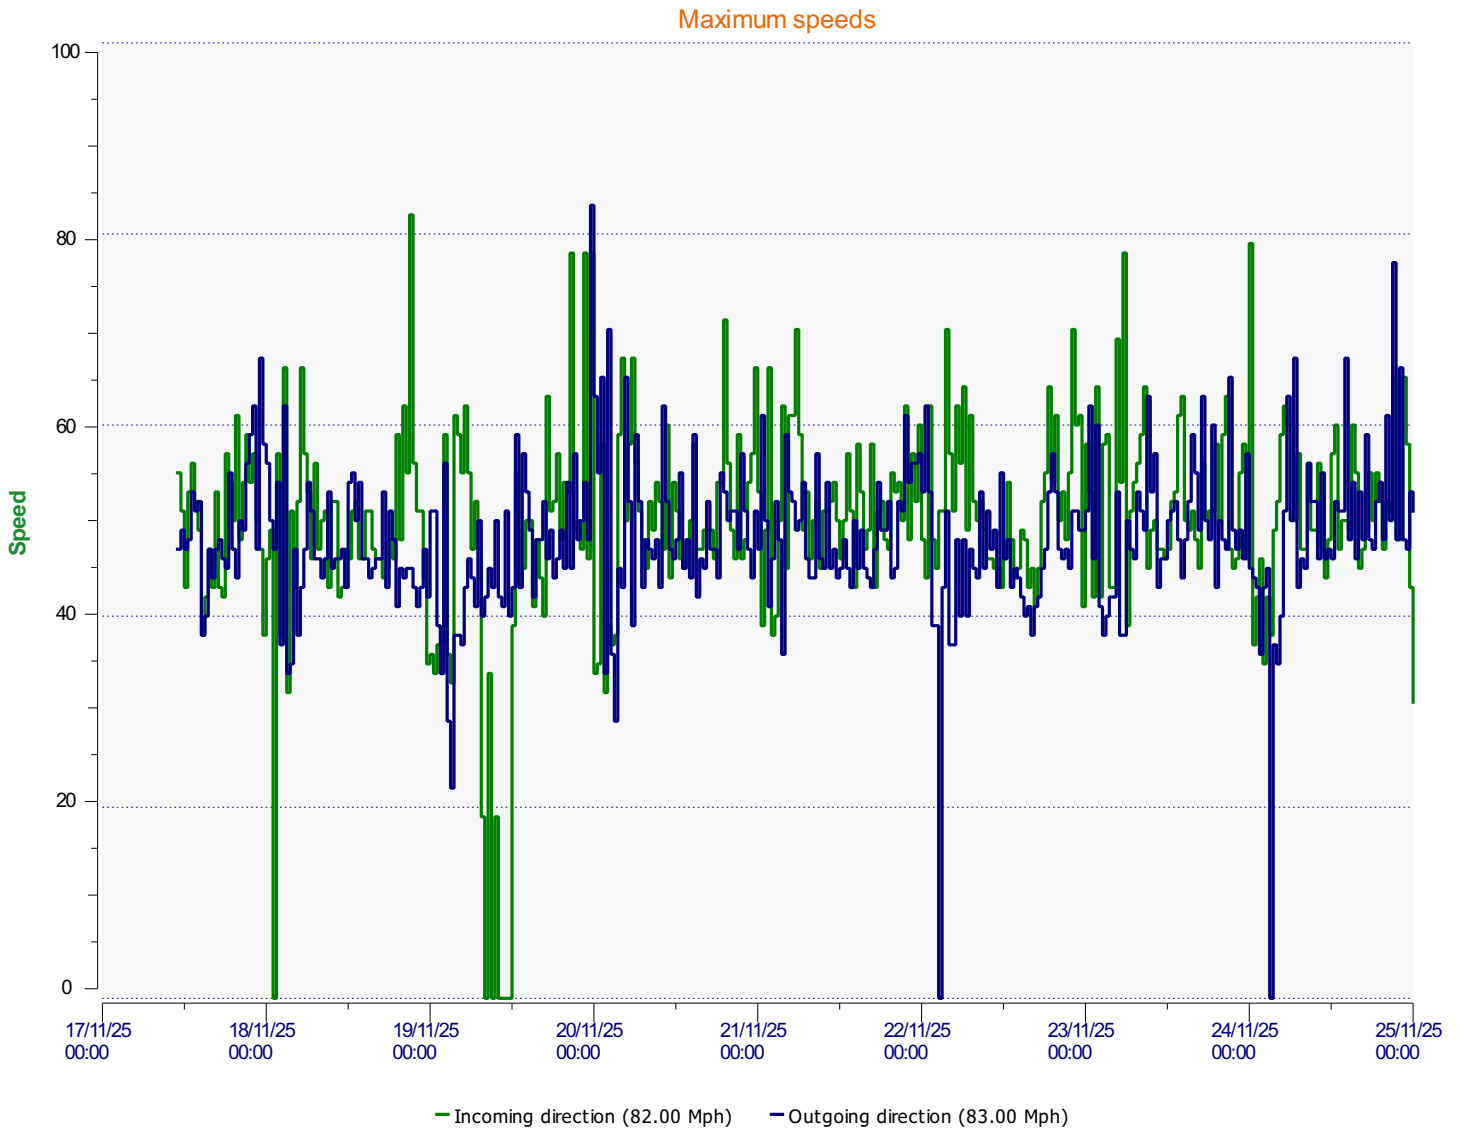

Start date: Monday, November 17, 2025 11:00 AM
End date: Tuesday, November 25, 2025 12:00 AM

Location: Main Road, Birdham

Comments: SID visible to Northbound traffic

Start date: Monday, November 17, 2025 11:00 AM
End date: Tuesday, November 25, 2025 12:00 AM

Location: Main Road, Birdham

Comments: SID visible to Northbound traffic

Speed percentiles (incoming)

V30: 31.00Mph **V50:** 34.00Mph **V85:** 38.00Mph

Start date: Monday, November 17, 2025 11:00 AM
End date: Tuesday, November 25, 2025 12:00 AM

Location: Main Road, Birdham

Comments: SID visible to Northbound traffic

Speed percentile(outgoing)

V30: 31.00Mph **V50:** 33.00Mph **V85:** 37.00Mph

Start date: Monday, November 17, 2025 11:00 AM
End date: Tuesday, November 25, 2025 12:00 AM