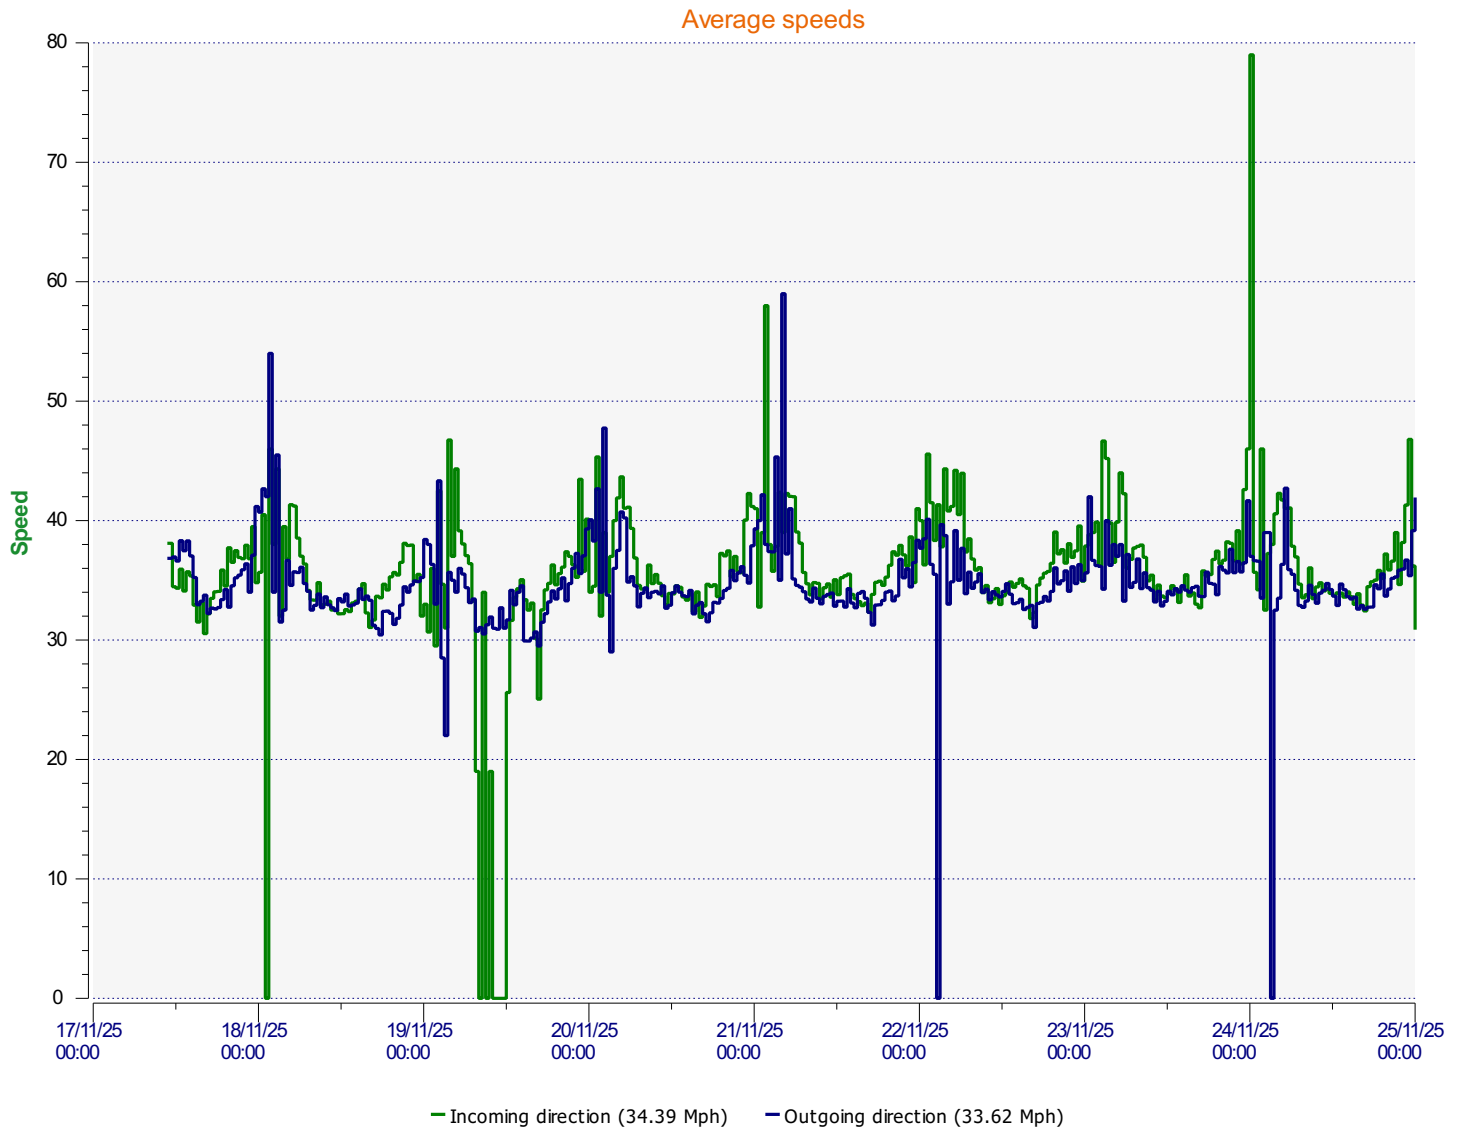

Start date: Monday, November 17, 2025 11:00 AM
End date: Tuesday, November 25, 2025 12:00 AM

Location: Main Road, Birdham

Comments: SID visible to Northbound traffic

Start date: Monday, November 17, 2025 11:00 AM
End date: Tuesday, November 25, 2025 12:00 AM

Location: Main Road, Birdham

Comments: SID visible to Northbound traffic

Start date: Monday, November 17, 2025 11:00 AM
End date: Tuesday, November 25, 2025 12:00 AM

Location: Main Road, Birdham

Comments: SID visible to Northbound traffic

Location: Main Road, Birdham

Comments: SID visible to Northbound traffic

Speed percentiles (incoming)

V30: 31.00Mph **V50:** 34.00Mph **V85:** 38.00Mph

Start date: Monday, November 17, 2025 11:00 AM
End date: Tuesday, November 25, 2025 12:00 AM

Location: Main Road, Birdham

Comments: SID visible to Northbound traffic

Speed percentile(outgoing)

V30: 31.00Mph **V50:** 33.00Mph **V85:** 37.00Mph

Start date: Monday, November 17, 2025 11:00 AM
End date: Tuesday, November 25, 2025 12:00 AM