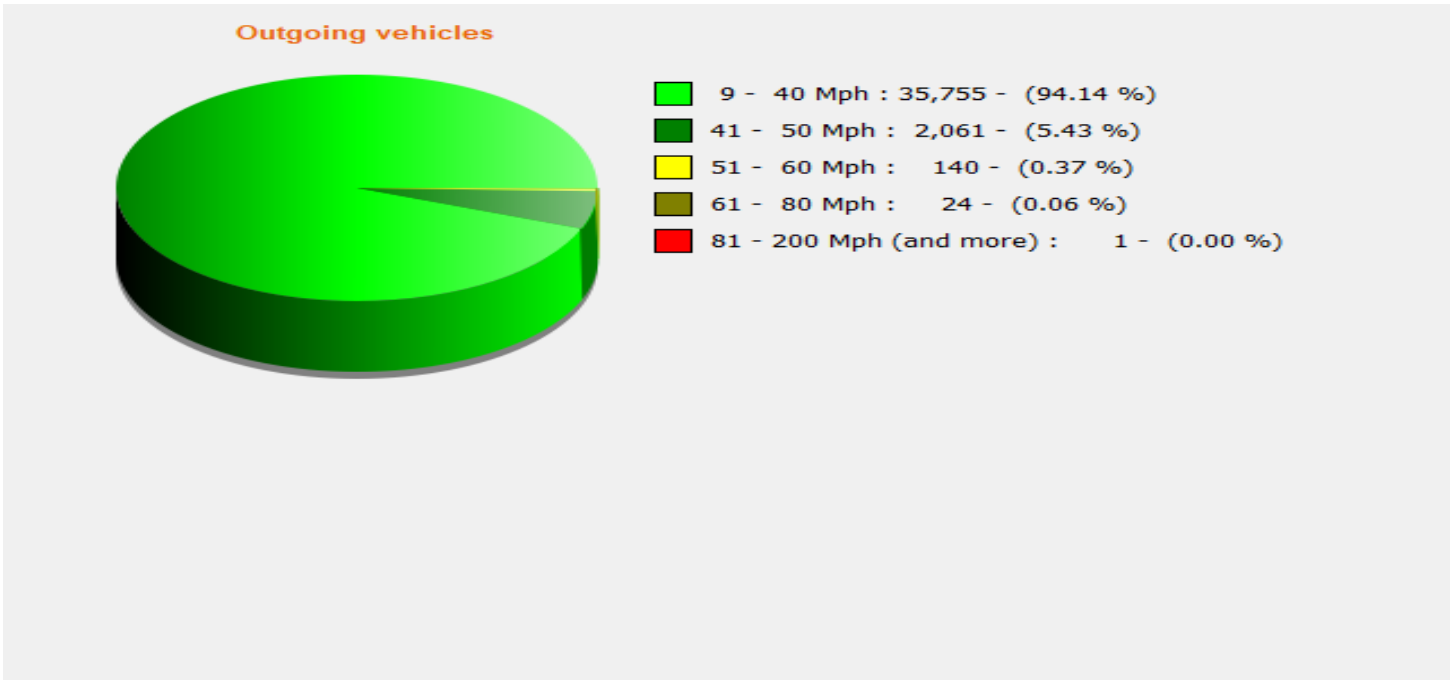

Start date: Monday, November 17, 2025 11:00 AM
End date: Tuesday, November 25, 2025 12:00 AM

Location: Main Road, Birdham

Comments: SID visible to Northbound traffic