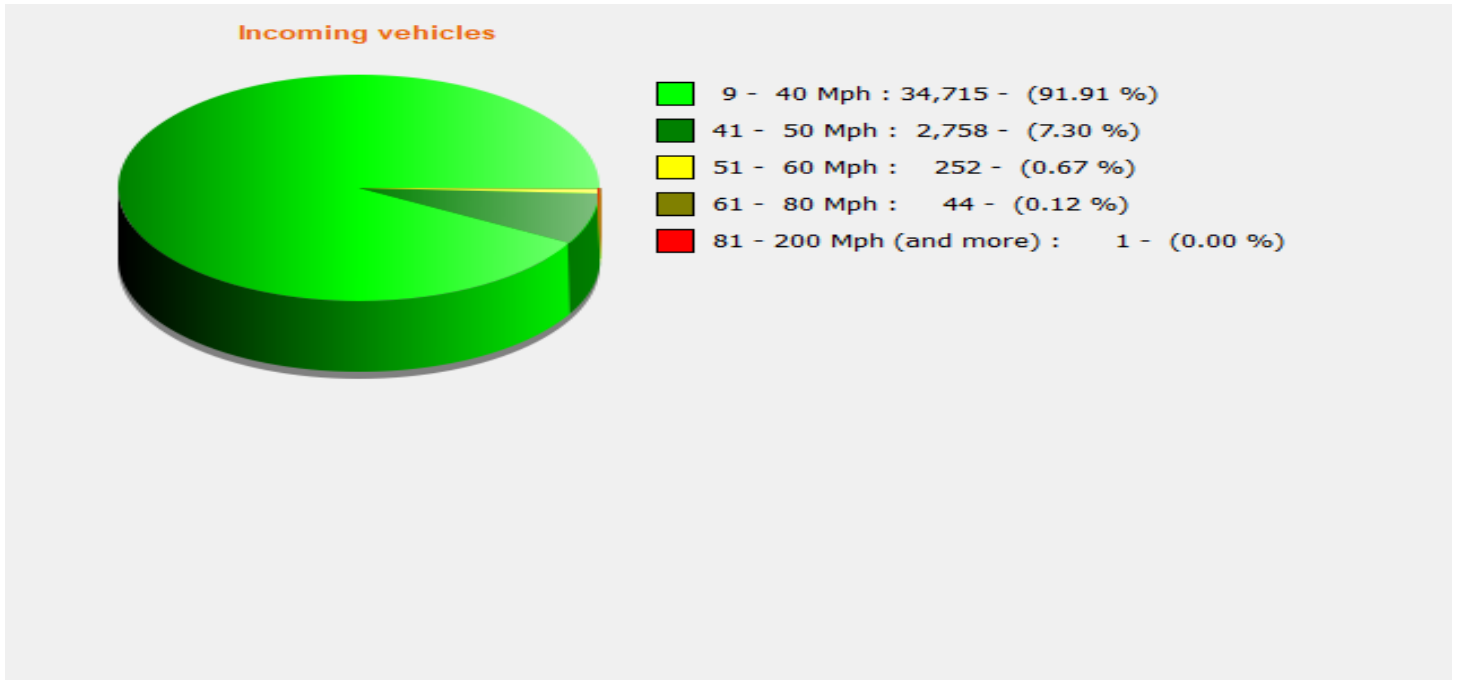

Location: Main Road, Birdham

Comments: SID visible to Northbound traffic

Start date: Monday, November 17, 2025 11:00 AM
End date: Tuesday, November 25, 2025 12:00 AM

Location: Main Road, Birdham

Comments: SID visible to Northbound traffic