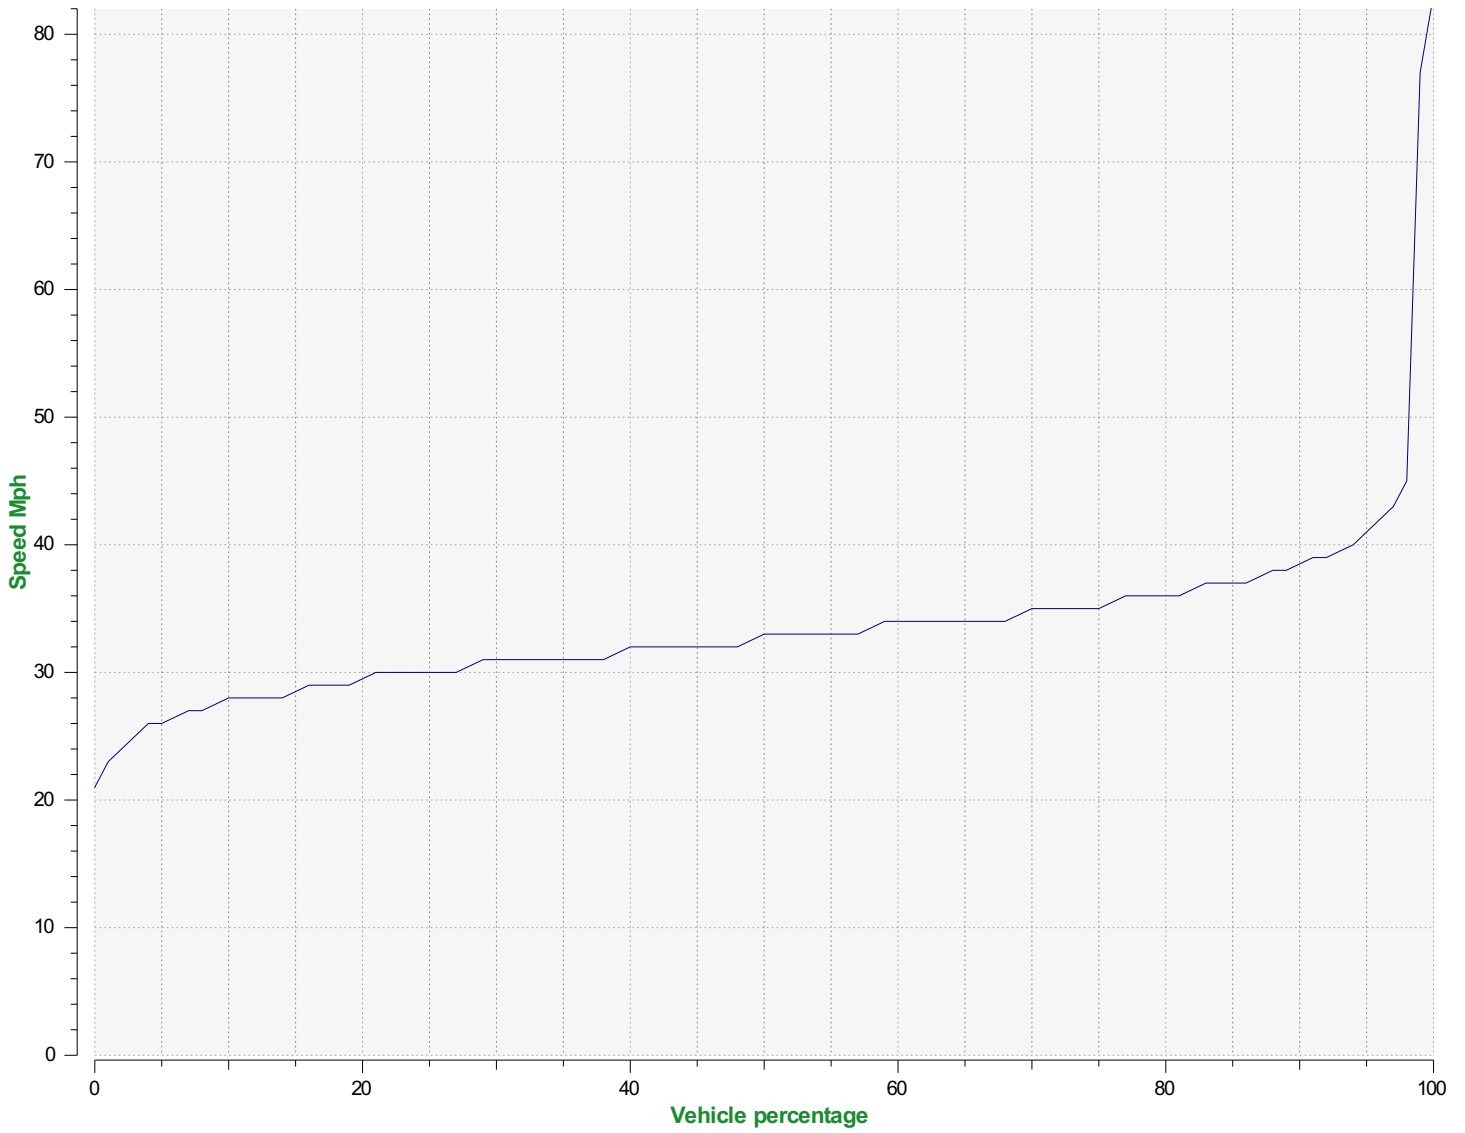

Location: Main Road, Birdham

Comments: SID visible to Northbound traffic

Speed percentiles (incoming)

V30: 31.00Mph **V50:** 34.00Mph **V85:** 38.00Mph

Start date: Monday, November 17, 2025 11:00 AM
End date: Tuesday, November 25, 2025 12:00 AM

Location: Main Road, Birdham

Comments: SID visible to Northbound traffic

Speed percentile(outgoing)

V30: 31.00Mph **V50:** 33.00Mph **V85:** 37.00Mph

Start date: Monday, November 17, 2025 11:00 AM
End date: Tuesday, November 25, 2025 12:00 AM