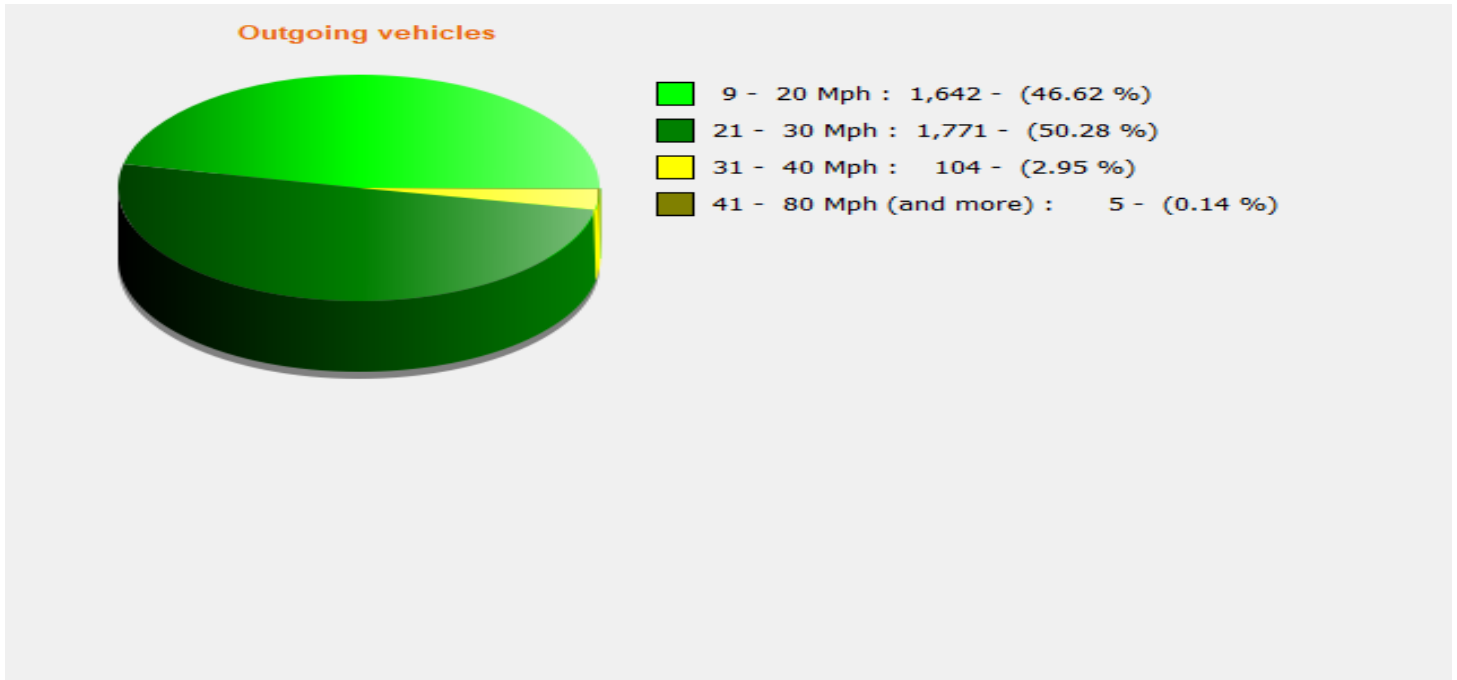

Start date: Monday, November 3, 2025 3:30 AM
End date: Sunday, November 16, 2025 12:00 PM

Location: Crooked Lane

Comments: SID visible to traffic heading West
Located in a 20mph area close to the village school.