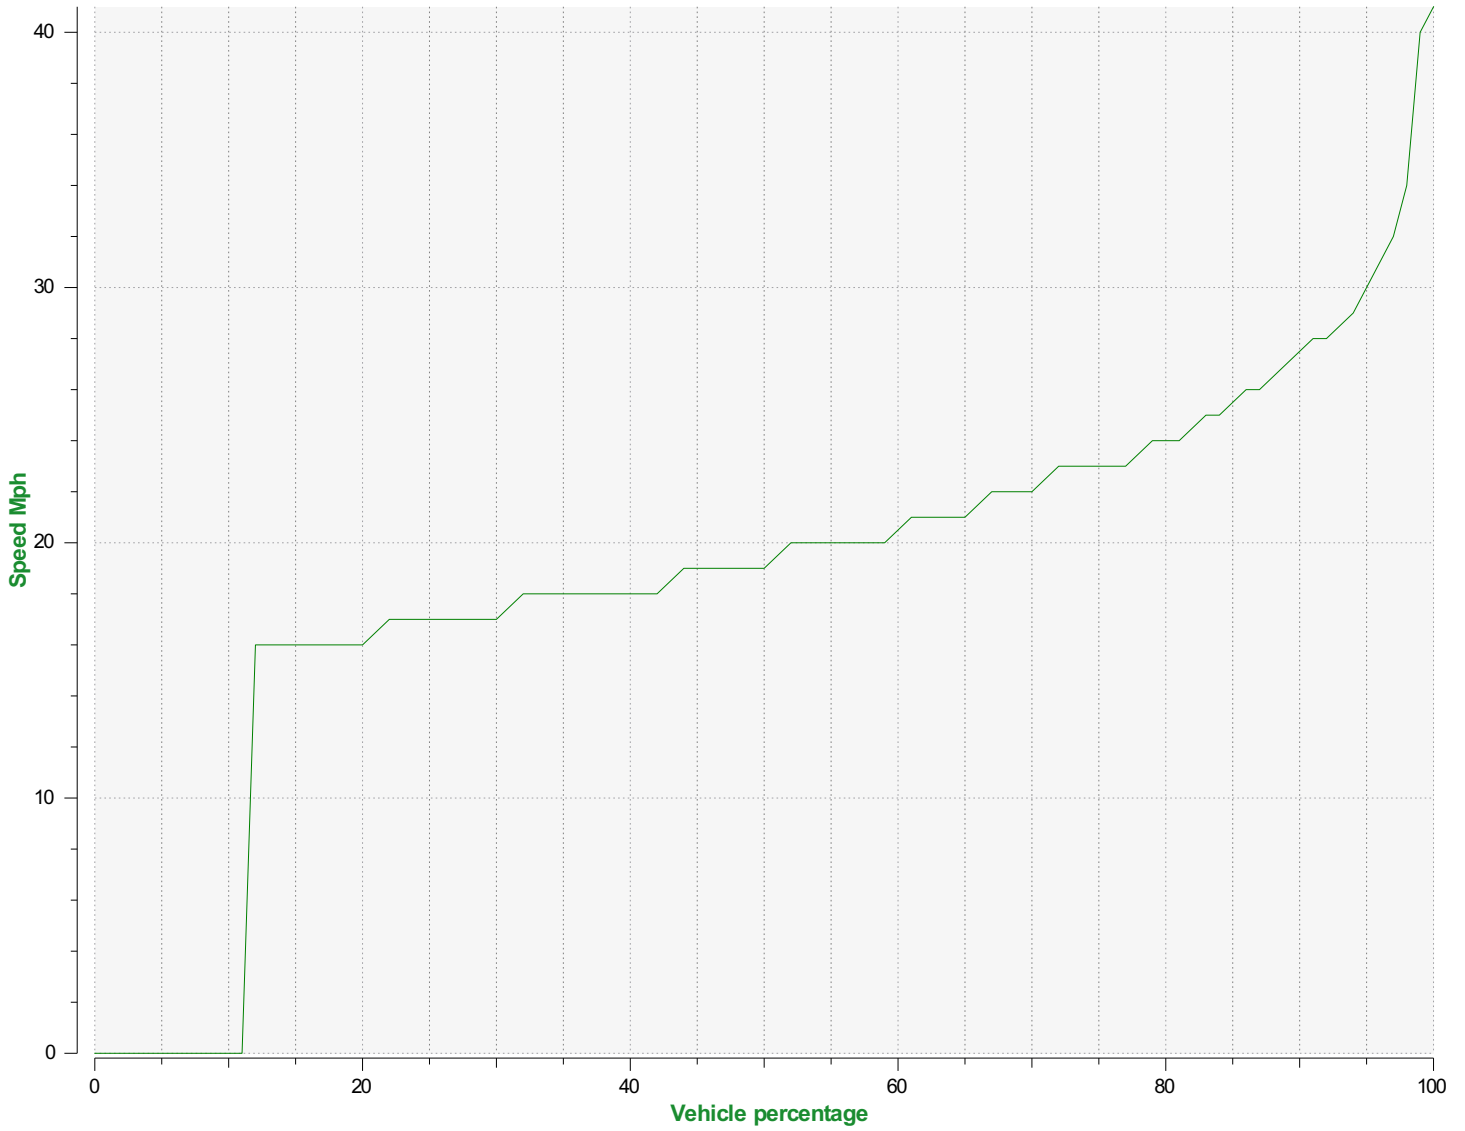

**Start date:** Monday, November 3, 2025 3:30 AM  
**End date:** Sunday, November 16, 2025 12:00 PM

**Location:** Crooked Lane

**Comments:** SID visible to traffic heading West  
Located in a 20mph area close to the village school.

**Speed percentiles (incoming)**

**V30:** 17.00Mph    **V50:** 19.00Mph    **V85:** 25.00Mph

**Start date:** Monday, November 3, 2025 3:30 AM  
**End date:** Sunday, November 16, 2025 12:00 PM

**Location:** Crooked Lane