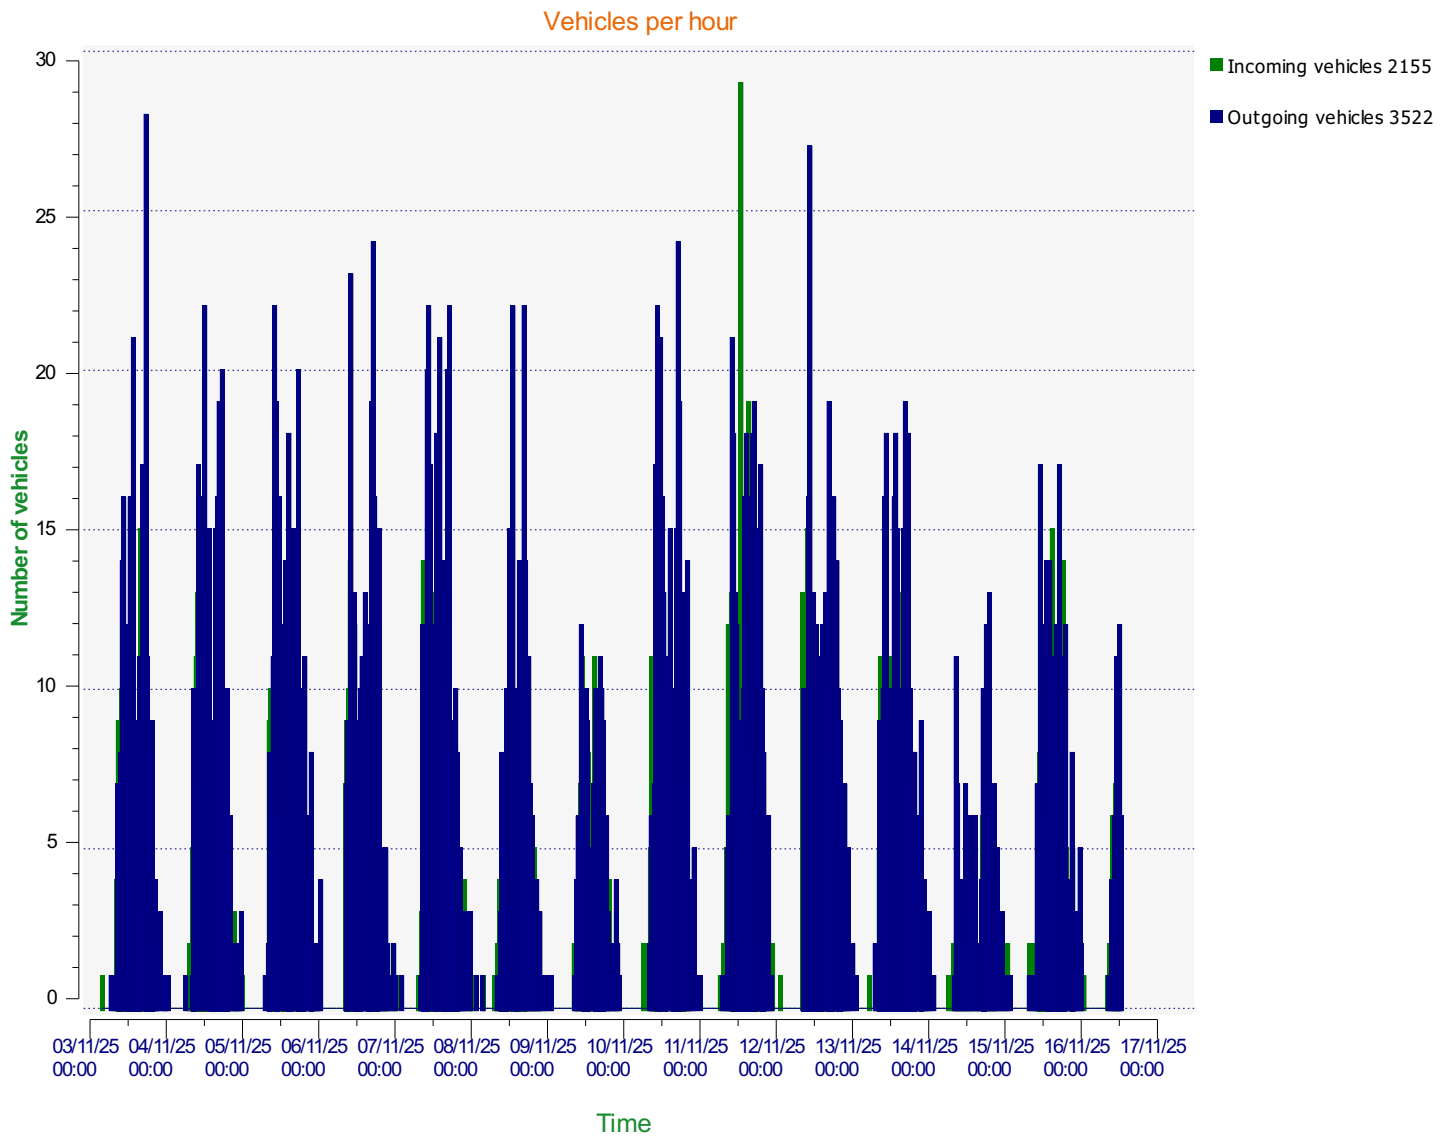

---

**Start date:** Monday, November 3, 2025 3:30 AM  
**End date:** Sunday, November 16, 2025 12:00 PM

**Location:** Crooked Lane

**Comments:** SID visible to traffic heading West  
Located in a 20mph area close to the village school.

**Start date:** Monday, November 3, 2025 3:30 AM  
**End date:** Sunday, November 16, 2025 12:00 PM

**Location:** Crooked Lane

**Comments:** SID visible to traffic heading West  
Located in a 20mph area close to the village school.