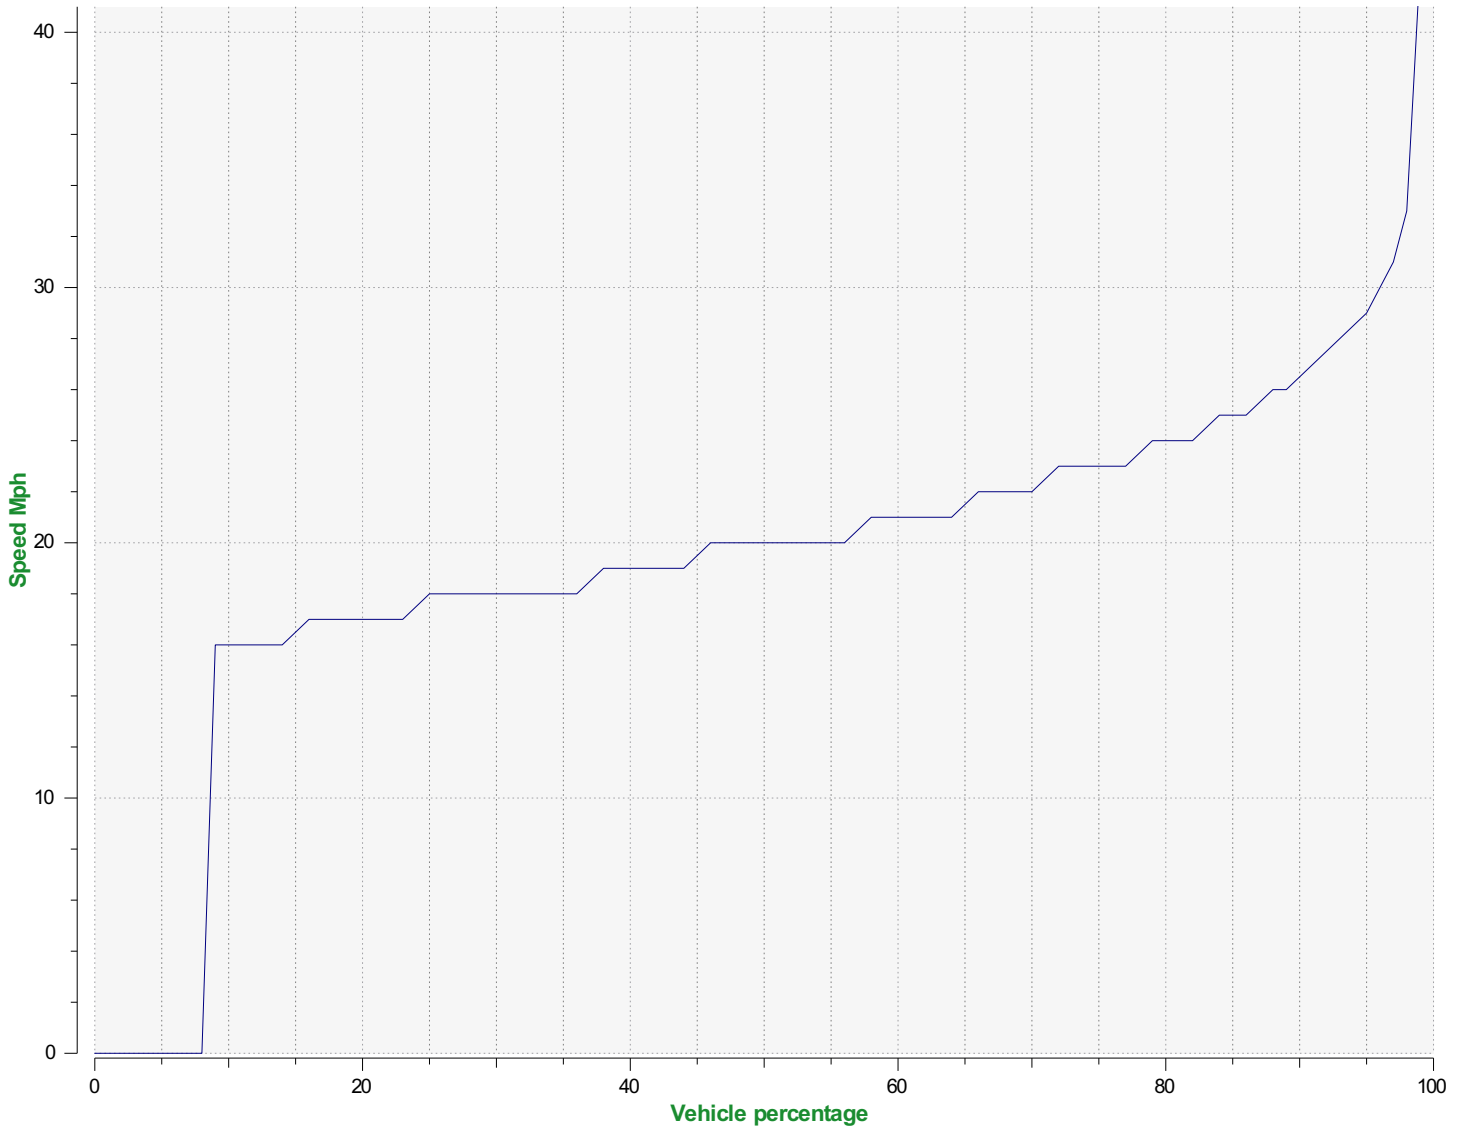

Speed percentile(outgoing)

V30: 18.00Mph   **V50:** 20.00Mph   **V85:** 25.00Mph

Start date: Monday, November 3, 2025 3:30 AM
End date: Sunday, November 16, 2025 12:00 PM

Location: Crooked Lane

Comments: SID visible to traffic heading West
Located in a 20mph area close to the village school.