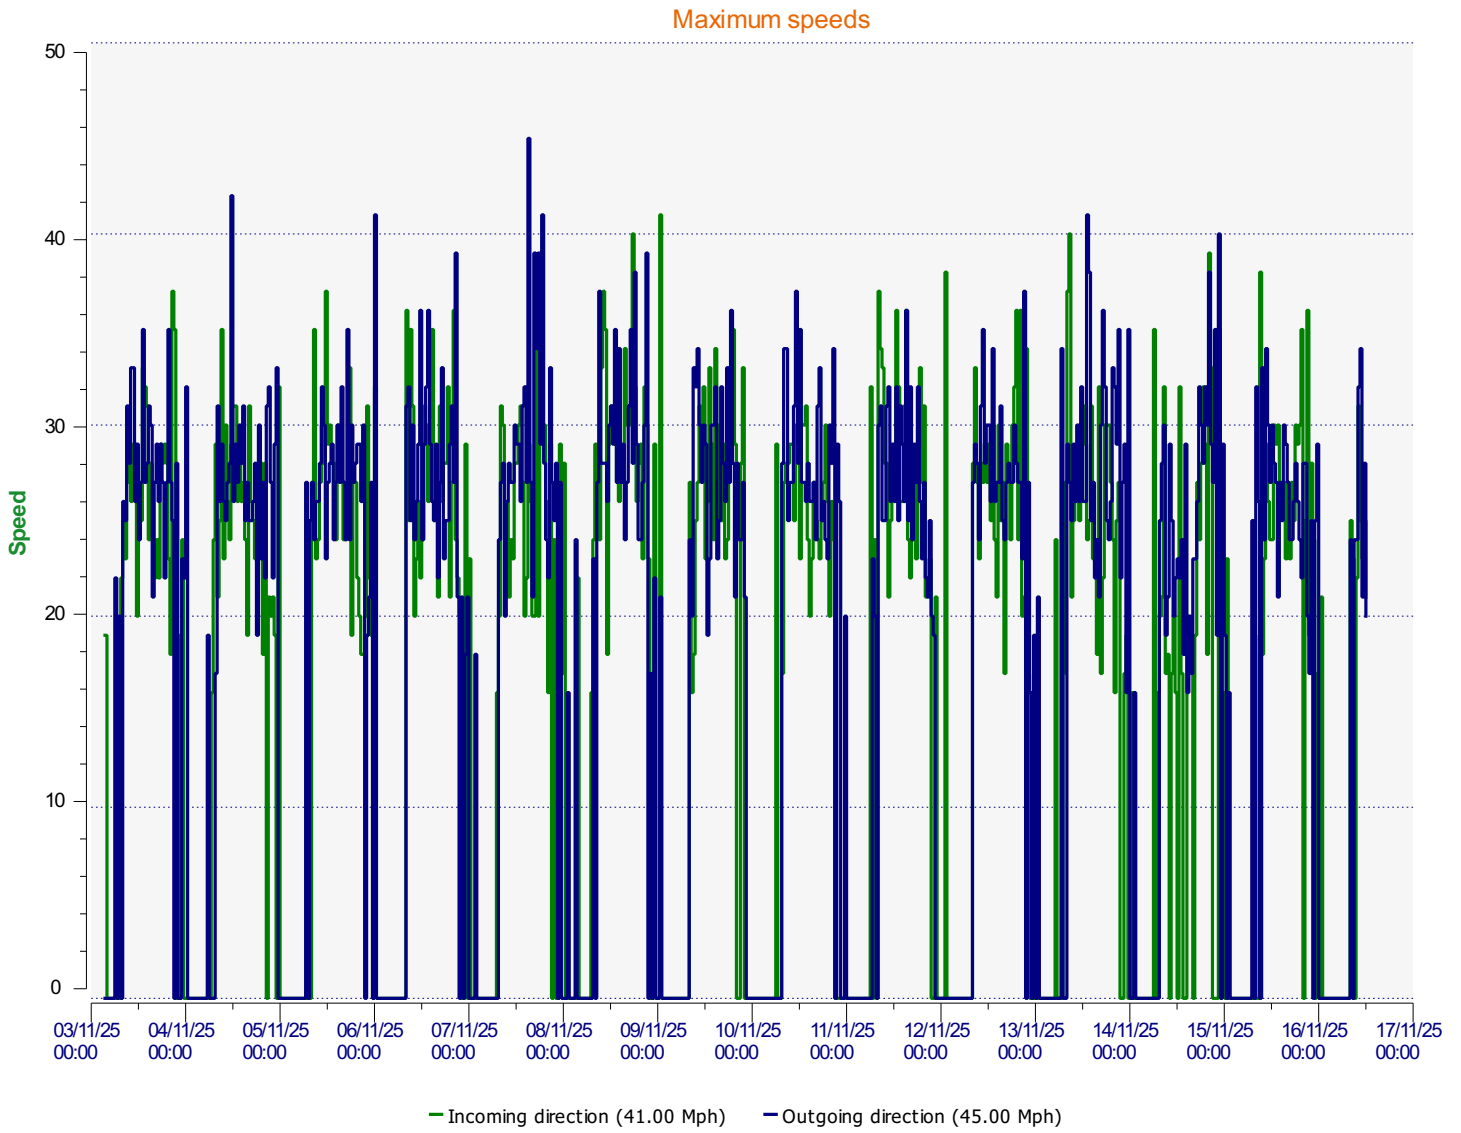

# Élan Cité

DÉTECTER • INFORMER • SÉCURISER

---

**Start date:** Monday, November 3, 2025 3:30 AM  
**End date:** Sunday, November 16, 2025 12:00 PM

**Location:** Crooked Lane

**Comments:** SID visible to traffic heading West  
Located in a 20mph area close to the village school.

---

**Start date:** Monday, November 3, 2025 3:30 AM  
**End date:** Sunday, November 16, 2025 12:00 PM

**Location:** Crooked Lane

**Comments:** SID visible to traffic heading West  
Located in a 20mph area close to the village school.

**Start date:** Monday, November 3, 2025 3:30 AM  
**End date:** Sunday, November 16, 2025 12:00 PM

**Location:** Crooked Lane

**Comments:** SID visible to traffic heading West  
Located in a 20mph area close to the village school.