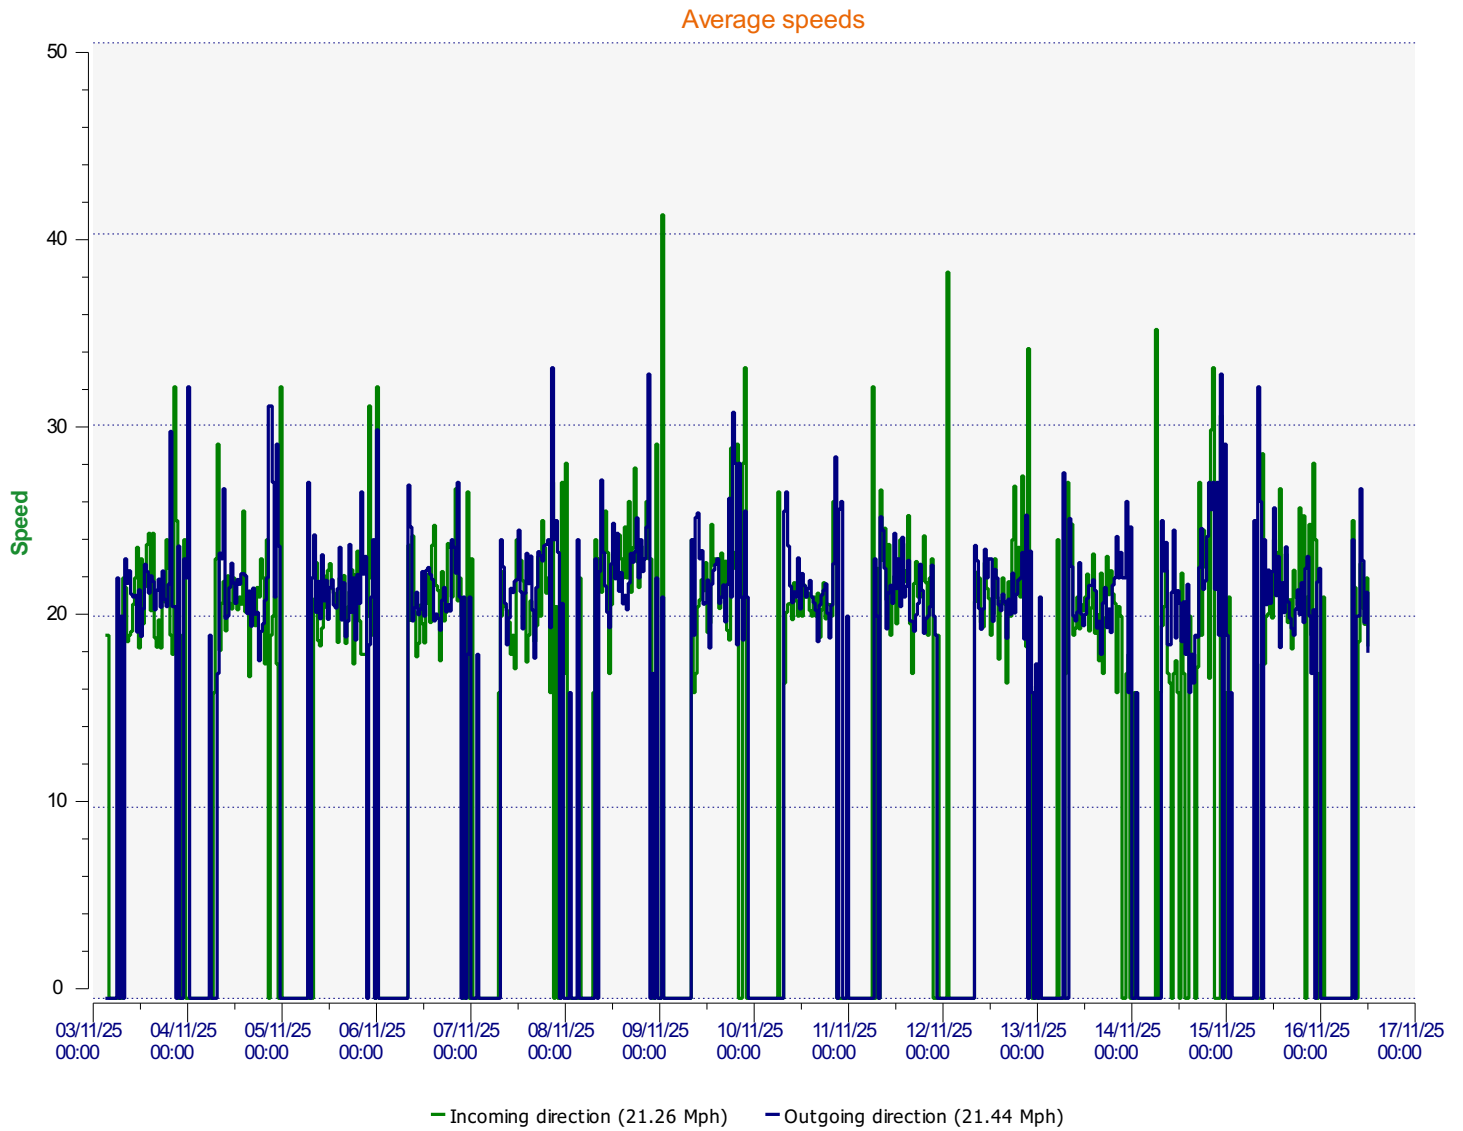

# Élan Cité

DÉTECTER • INFORMER • SÉCURISER

---

**Start date:** Monday, November 3, 2025 3:30 AM  
**End date:** Sunday, November 16, 2025 12:00 PM

**Location:** Crooked Lane

**Comments:** SID visible to traffic heading West  
Located in a 20mph area close to the village school.

---

**Start date:** Monday, November 3, 2025 3:30 AM  
**End date:** Sunday, November 16, 2025 12:00 PM

**Location:** Crooked Lane

**Comments:** SID visible to traffic heading West  
Located in a 20mph area close to the village school.

**Start date:** Monday, November 3, 2025 3:30 AM  
**End date:** Sunday, November 16, 2025 12:00 PM

**Location:** Crooked Lane

**Comments:** SID visible to traffic heading West  
Located in a 20mph area close to the village school.