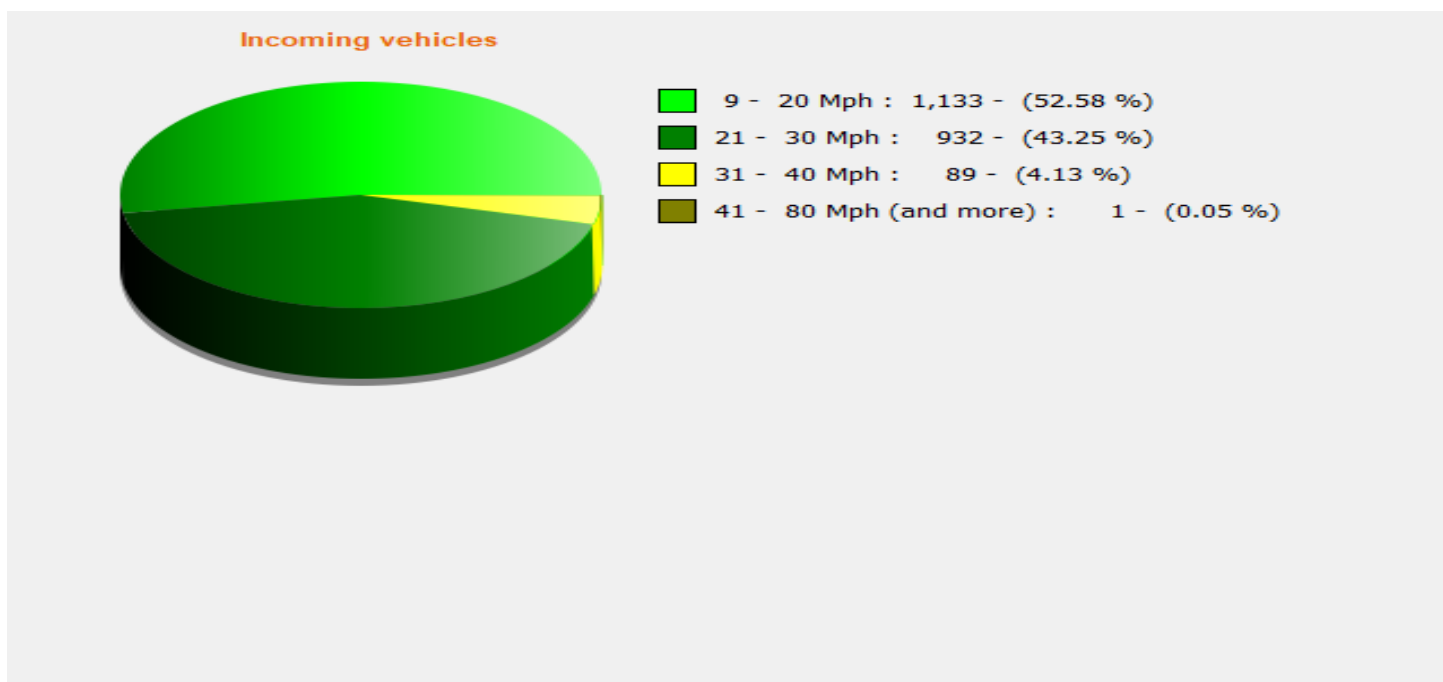

**Start date:** Monday, November 3, 2025 3:30 AM  
**End date:** Sunday, November 16, 2025 12:00 PM

**Location:** Crooked Lane

**Comments:** SID visible to traffic heading West  
Located in a 20mph area close to the village school.