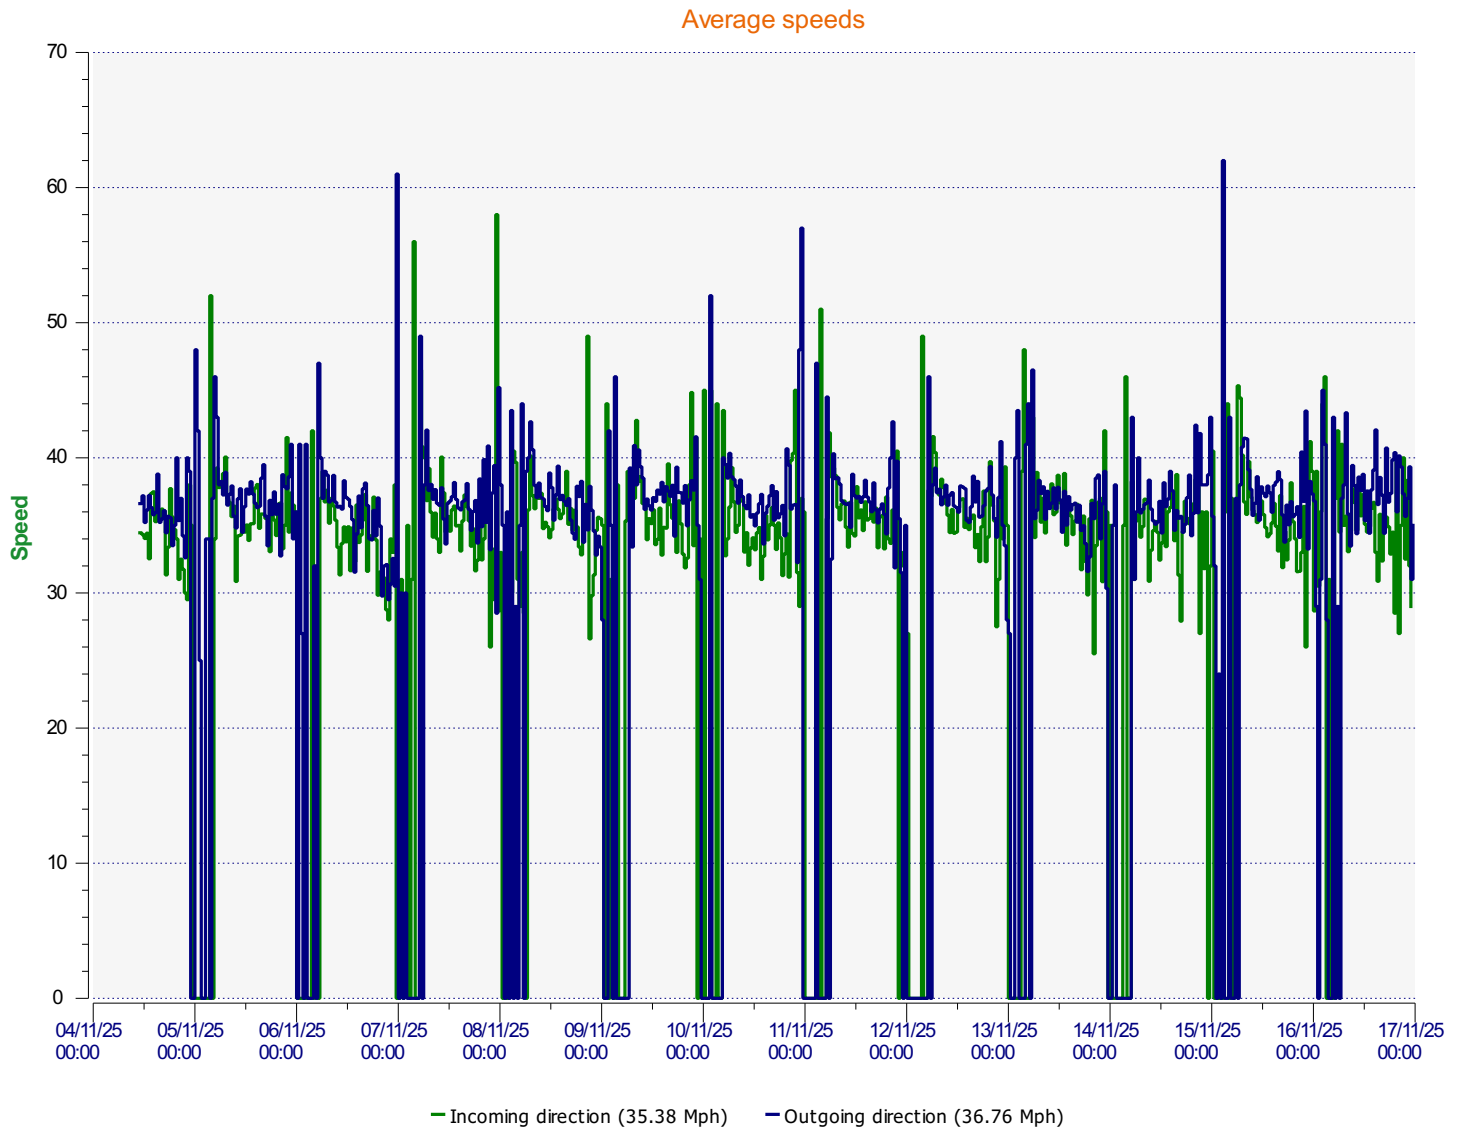

Start date: Tuesday, November 4, 2025 11:00 AM
End date: Sunday, November 16, 2025 11:30 PM

Location: Siddlesham Lane, Birdham

Comments: SID visible to traffic heading West