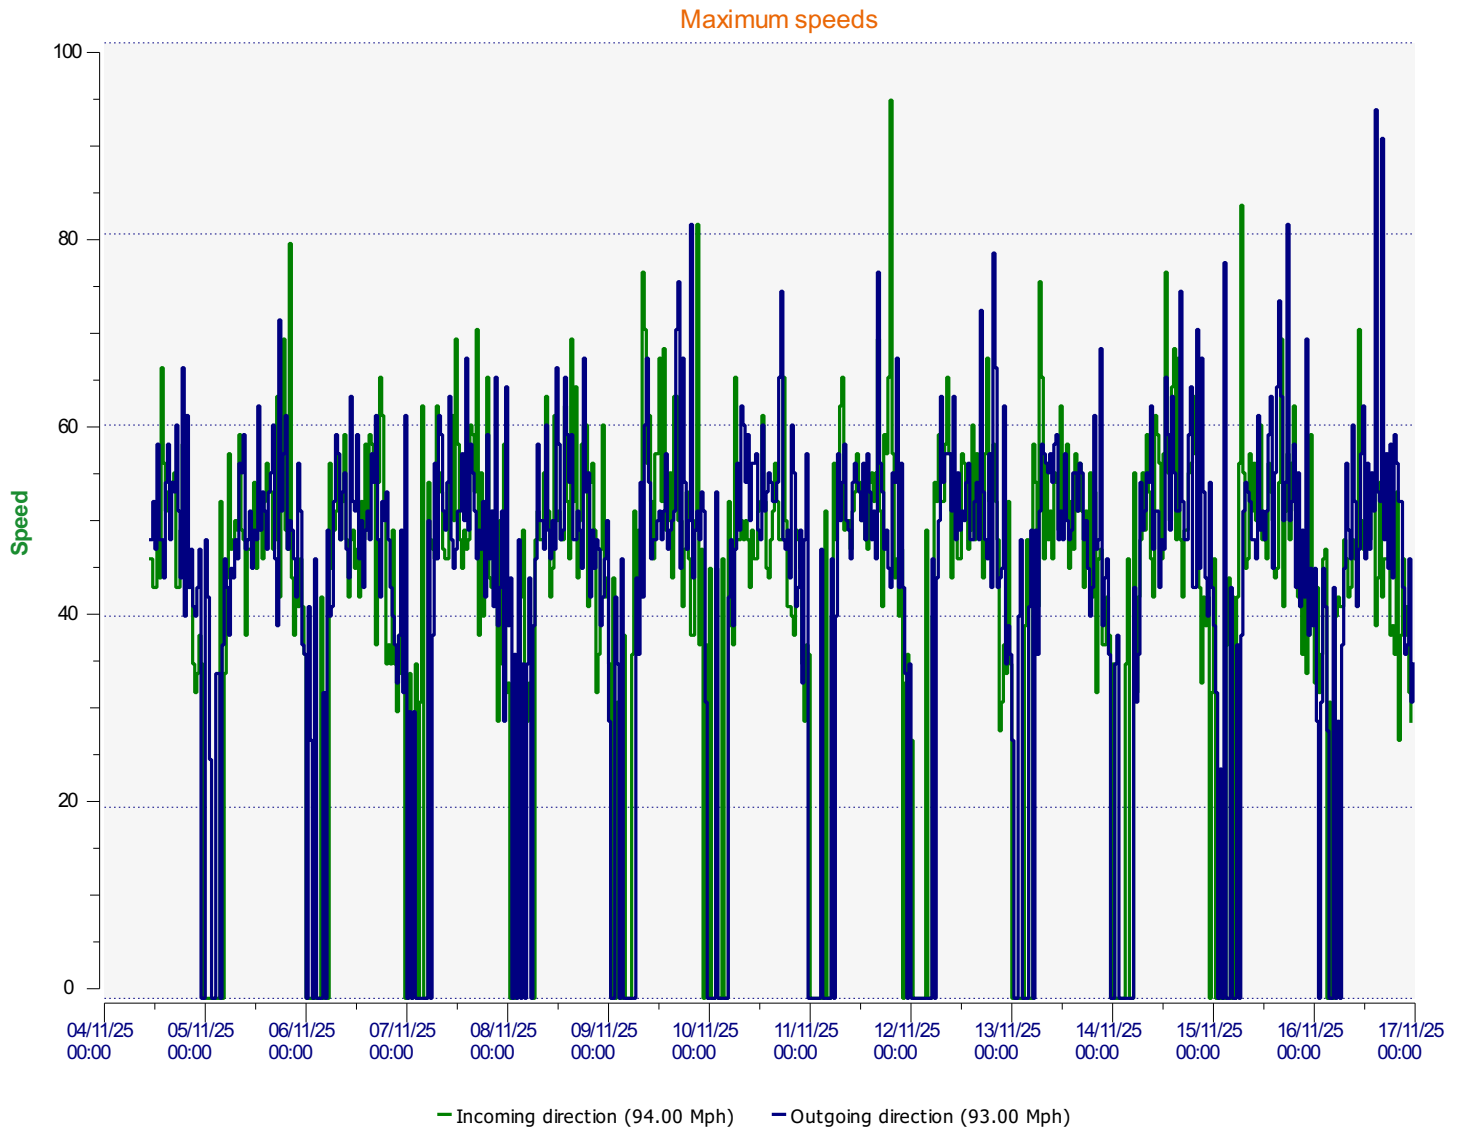

Start date: Tuesday, November 4, 2025 11:00 AM
End date: Sunday, November 16, 2025 11:30 PM

Location: Siddlesham Lane, Birdham

Comments: SID visible to traffic heading West