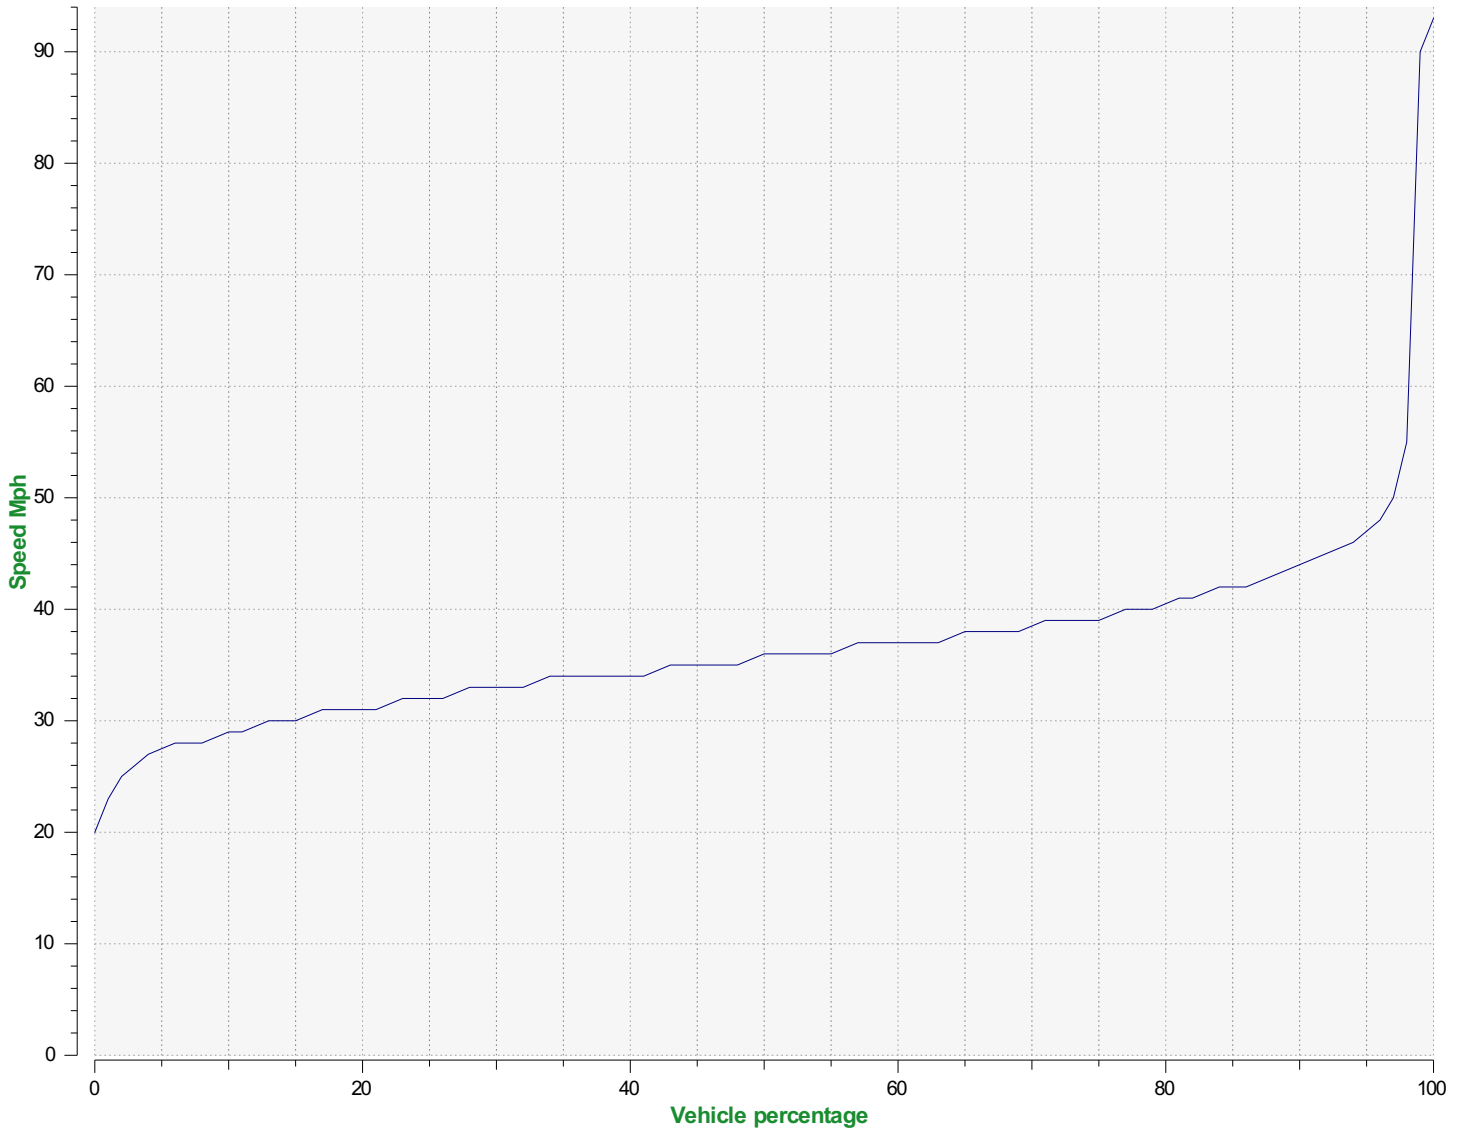

Speed percentile(outgoing)

V30: 33.00Mph   **V50:** 36.00Mph   **V85:** 42.00Mph

Start date: Tuesday, November 4, 2025 11:00 AM
End date: Sunday, November 16, 2025 11:30 PM

Location: Siddlesham Lane, Birdham

Comments: SID visible to traffic heading West