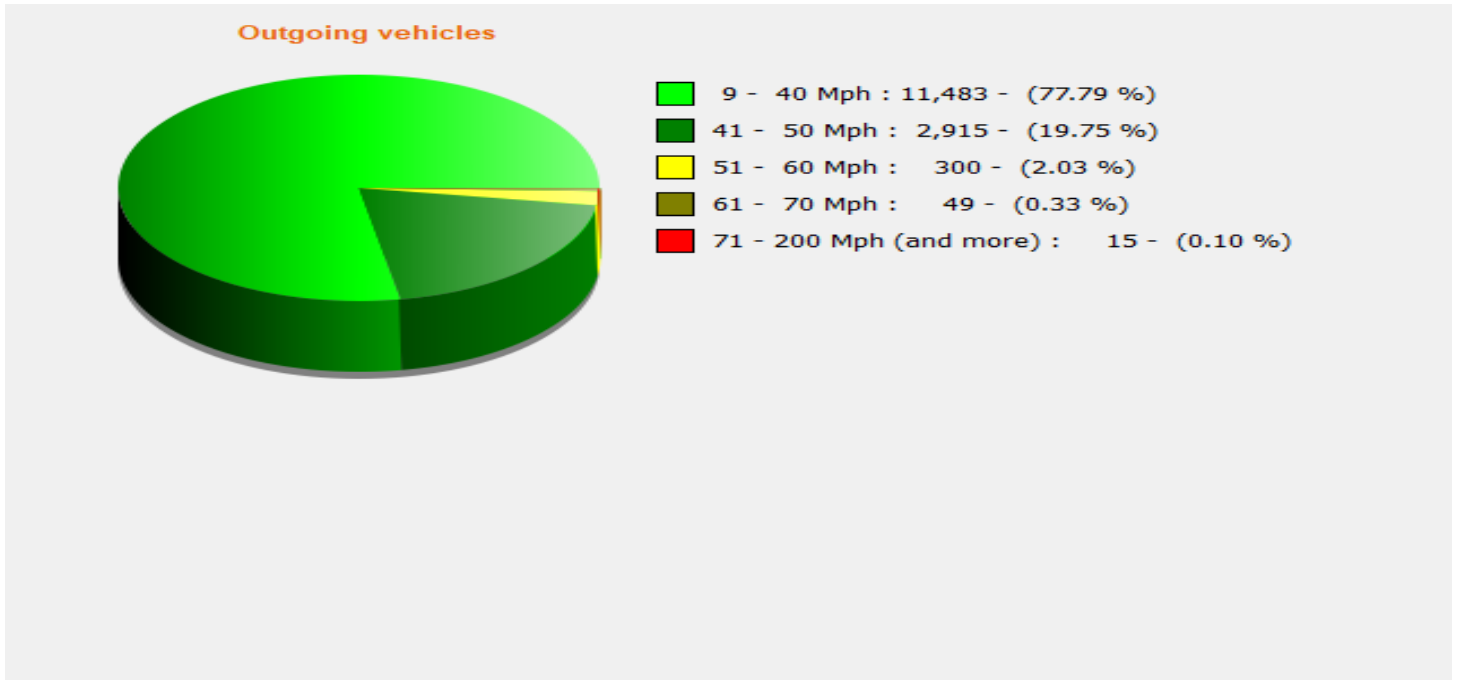

Start date: Tuesday, November 4, 2025 11:00 AM
End date: Sunday, November 16, 2025 11:30 PM

Location: Siddlesham Lane, Birdham

Comments: SID visible to traffic heading West