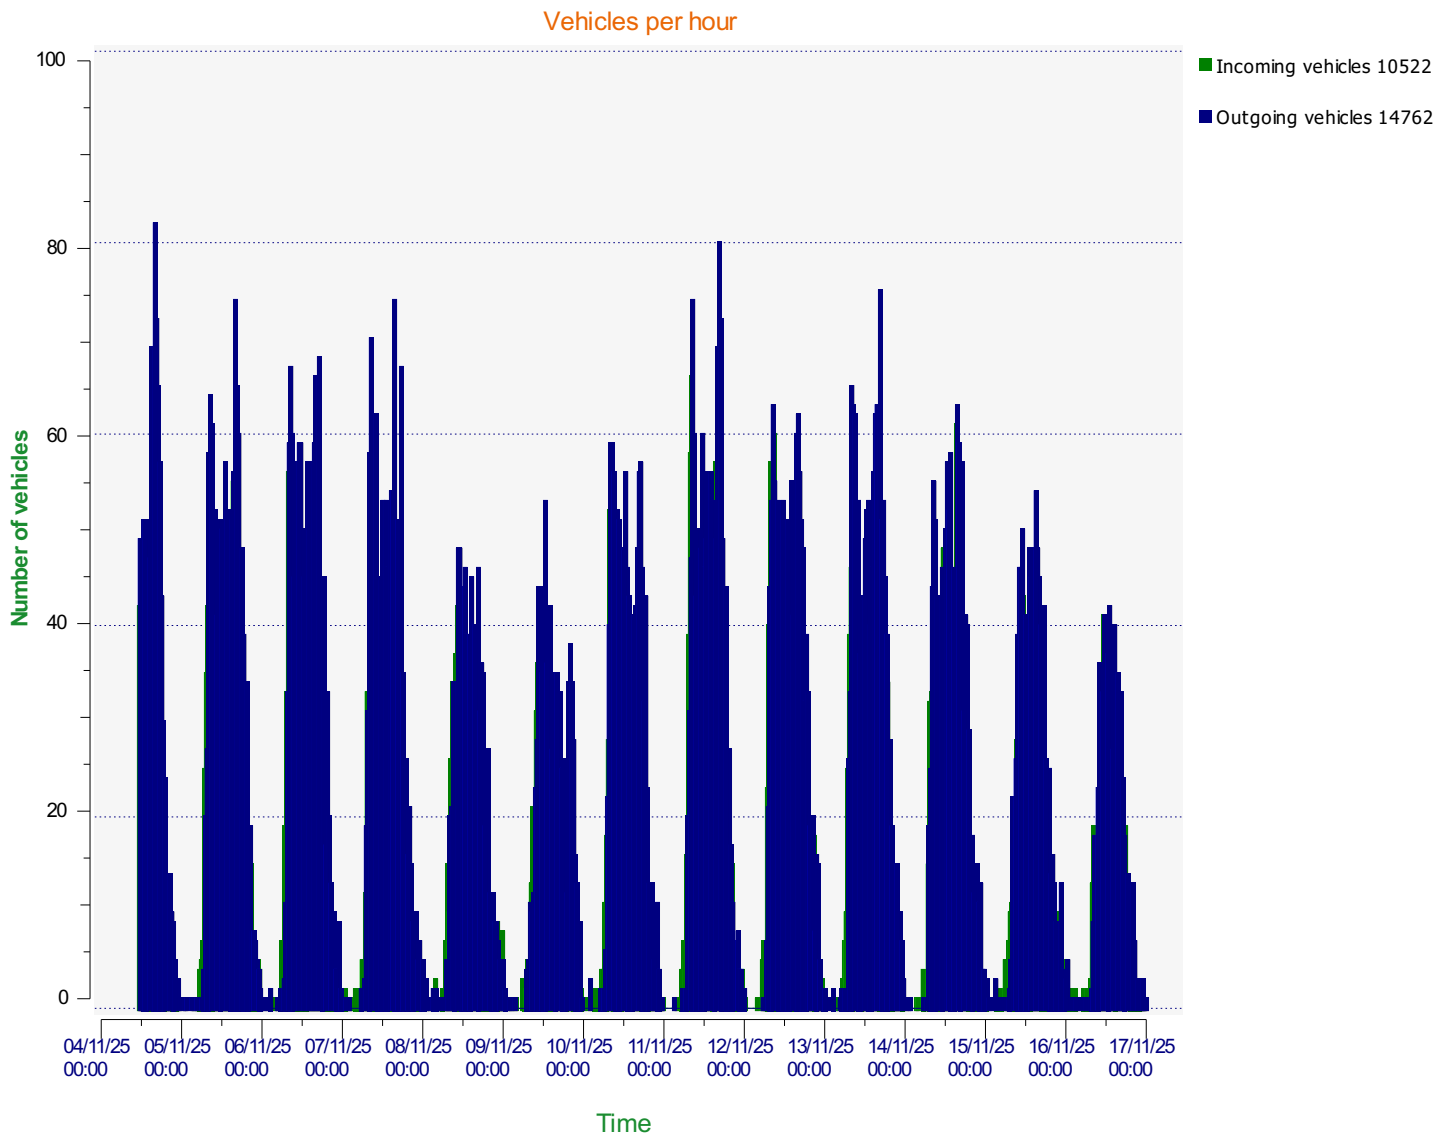

Start date: Tuesday, November 4, 2025 11:00 AM
End date: Sunday, November 16, 2025 11:30 PM

Location: Siddlesham Lane, Birdham

Comments: SID visible to traffic heading West

Start date: Tuesday, November 4, 2025 11:00 AM
End date: Sunday, November 16, 2025 11:30 PM

Location: Siddlesham Lane, Birdham

Comments: SID visible to traffic heading West

Start date: Tuesday, November 4, 2025 11:00 AM
End date: Sunday, November 16, 2025 11:30 PM

Location: Siddlesham Lane, Birdham

Start date: Tuesday, November 4, 2025 11:00 AM
End date: Sunday, November 16, 2025 11:30 PM

Location: Siddlesham Lane, Birdham

Comments: SID visible to traffic heading West

Speed percentile(outgoing)

V30: 33.00Mph **V50:** 36.00Mph **V85:** 42.00Mph