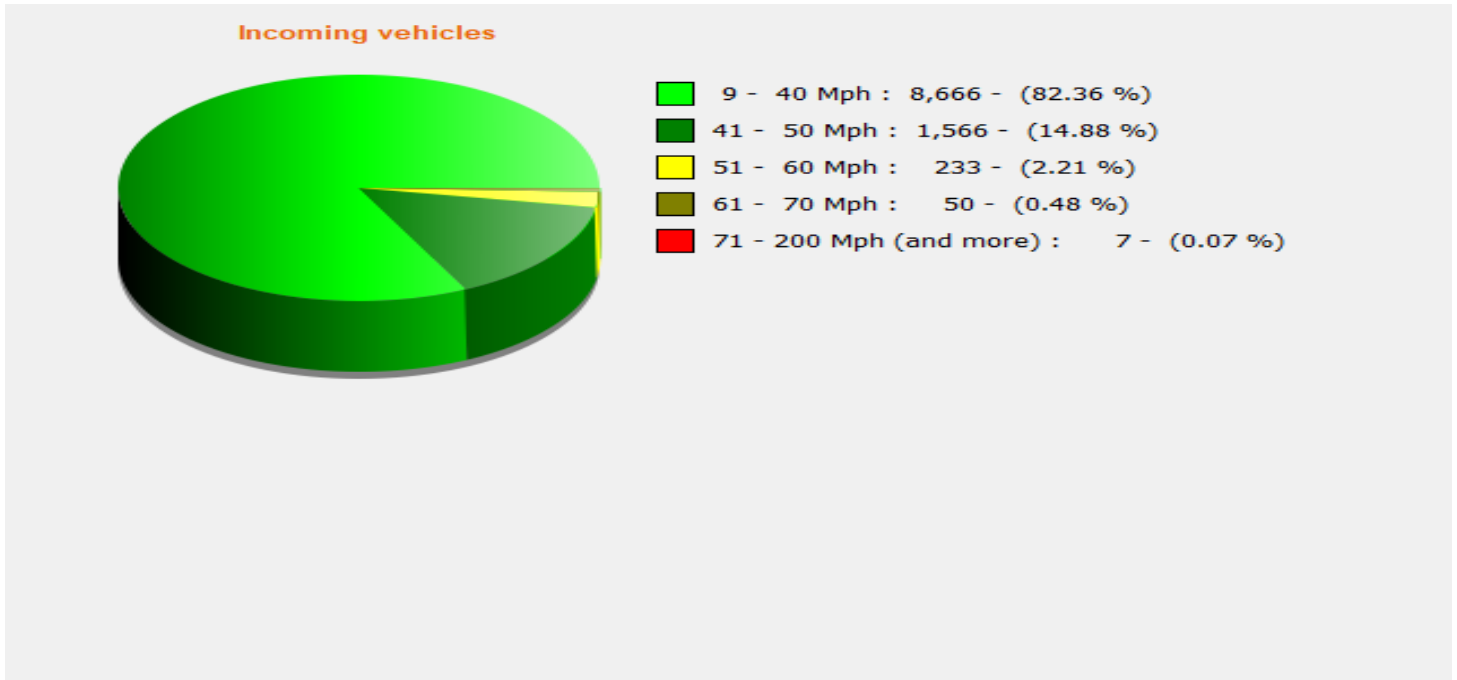

Start date: Tuesday, November 4, 2025 11:00 AM
End date: Sunday, November 16, 2025 11:30 PM

Location: Siddlesham Lane, Birdham

Comments: SID visible to traffic heading West