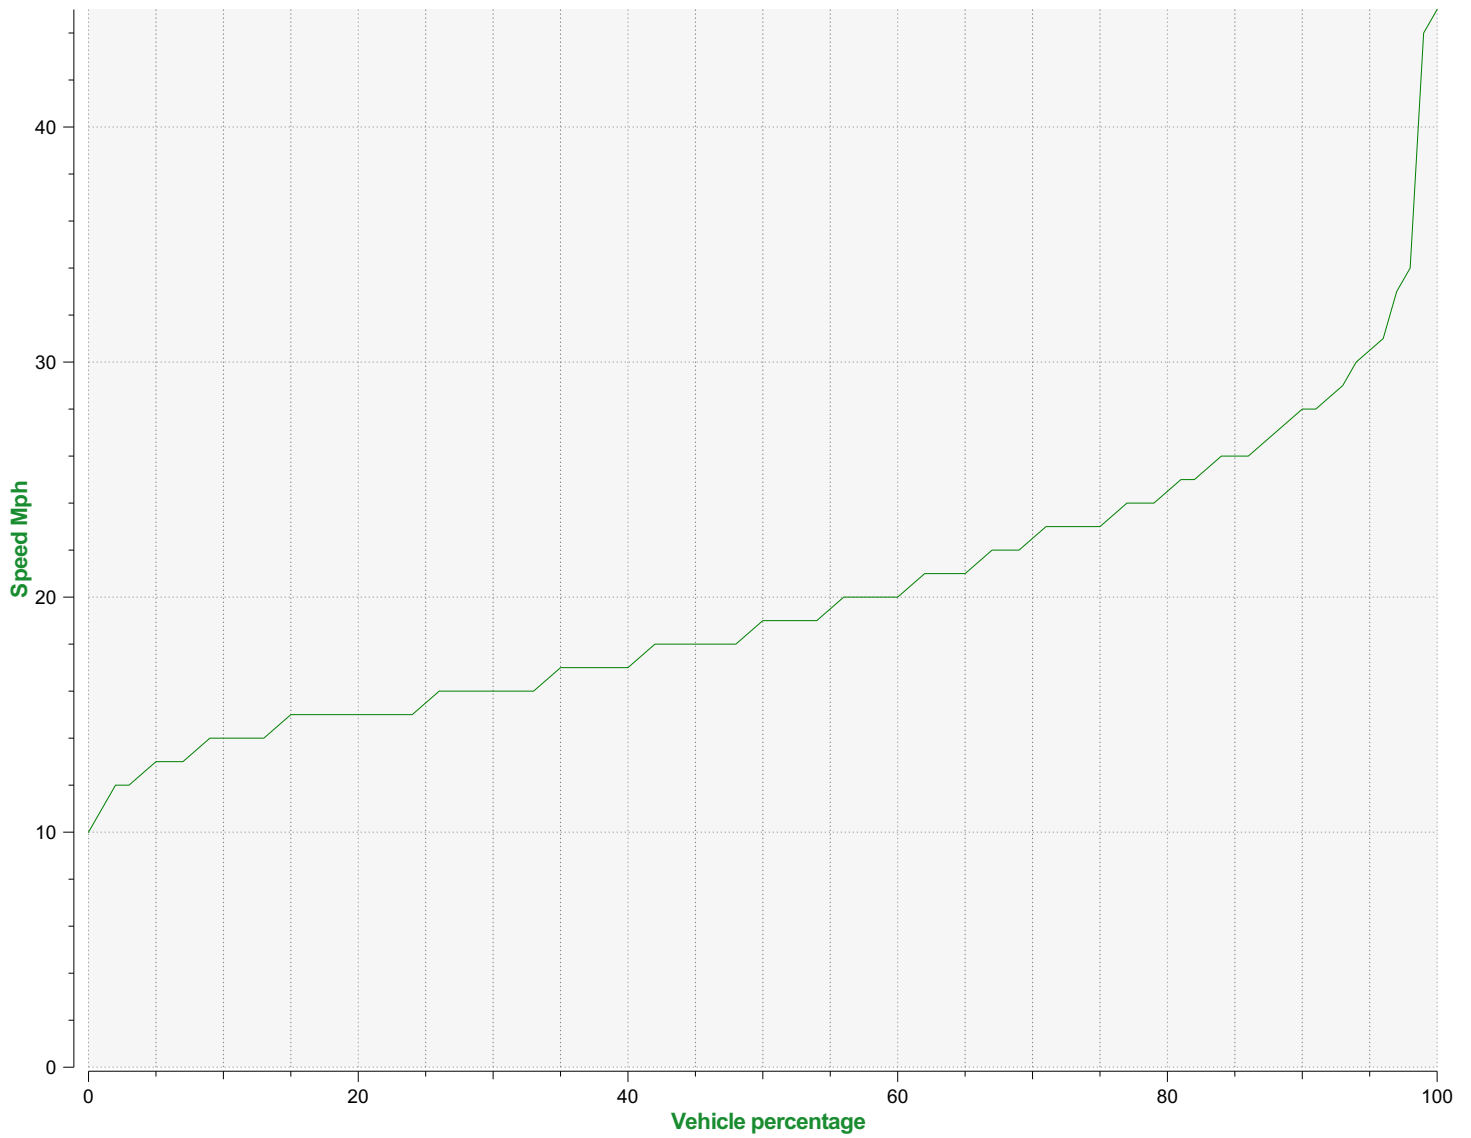

**Location:**

**Comments:** 20mph zone, SID display visible to Eastbound traffic

**Start date:** Sunday, October 12, 2025 12:00 AM  
**End date:** Friday, October 24, 2025 2:00 PM

**Location:**

**Comments:** 20mph zone, SID display visible to Eastbound traffic

**Start date:** Sunday, October 12, 2025 12:00 AM  
**End date:** Friday, October 24, 2025 2:00 PM

**Location:**

**Comments:** 20mph zone, SID display visible to Eastbound traffic

**Speed percentiles (incoming)**

**V30:** 16.00Mph **V50:** 19.00Mph **V85:** 26.00Mph

**Start date:** Sunday, October 12, 2025 12:00 AM  
**End date:** Friday, October 24, 2025 2:00 PM

**Location:**

**Comments:** 20mph zone, SID display visible to Eastbound traffic

**Speed percentile(outgoing)**

**V30:** 18.00Mph **V50:** 21.00Mph **V85:** 27.00Mph

**Start date:** Sunday, October 12, 2025 12:00 AM  
**End date:** Friday, October 24, 2025 2:00 PM

**Location:**

**Comments:** 20mph zone, SID display visible to Eastbound traffic