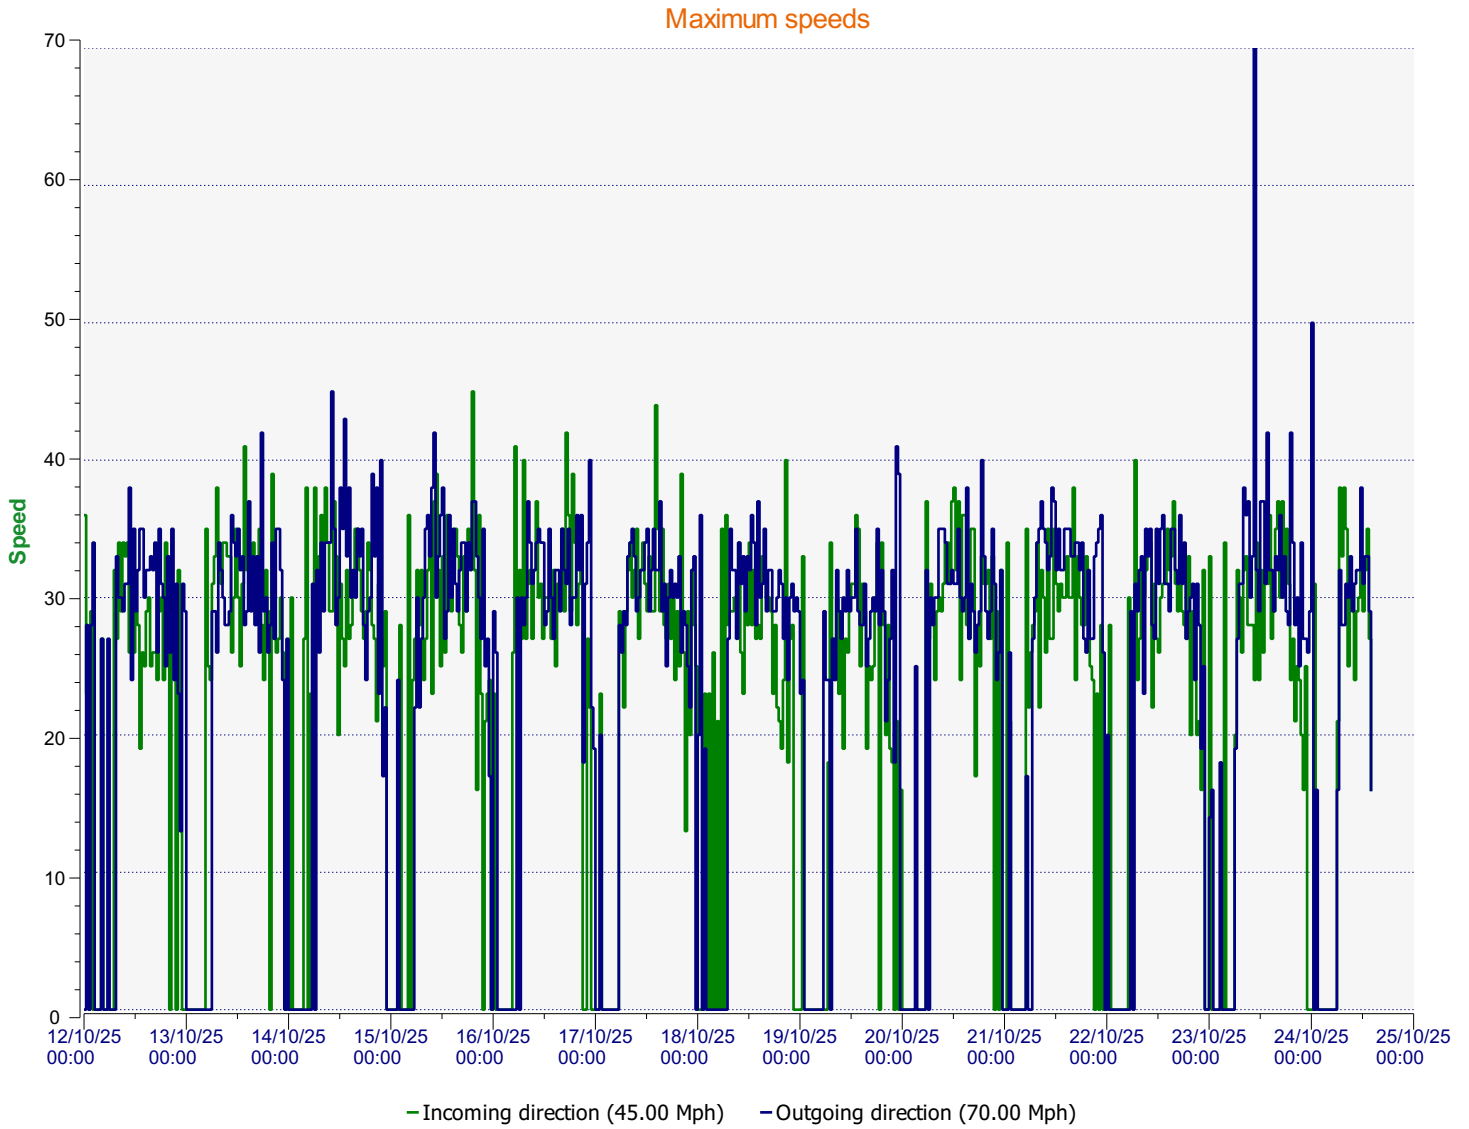

Start date: Sunday, October 12, 2025 12:00 AM
End date: Friday, October 24, 2025 2:00 PM

Location:

Comments: 20mph zone, SID display visible to Eastbound traffic