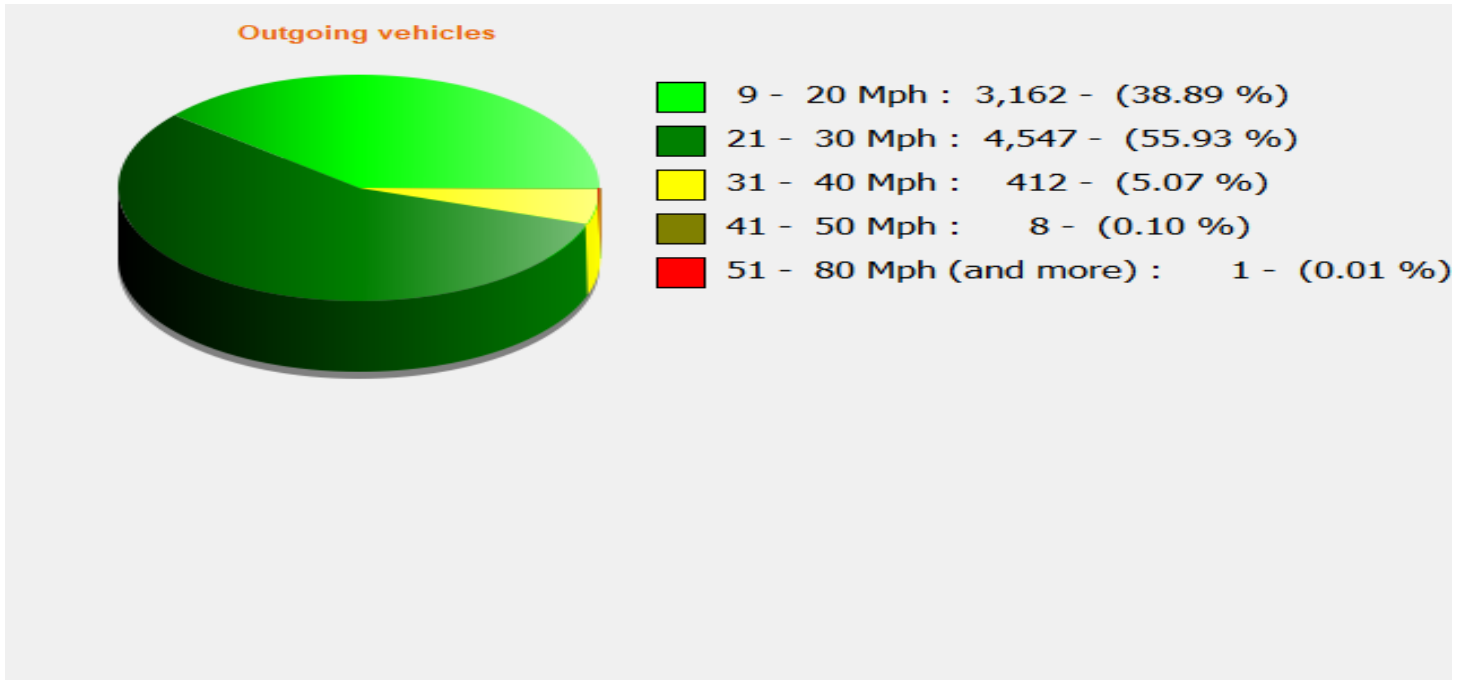

**Location:**

**Comments:** 20mph zone, SID display visible to Eastbound traffic

**Start date:** Sunday, October 12, 2025 12:00 AM  
**End date:** Friday, October 24, 2025 2:00 PM

**Location:**

**Comments:** 20mph zone, SID display visible to Eastbound traffic