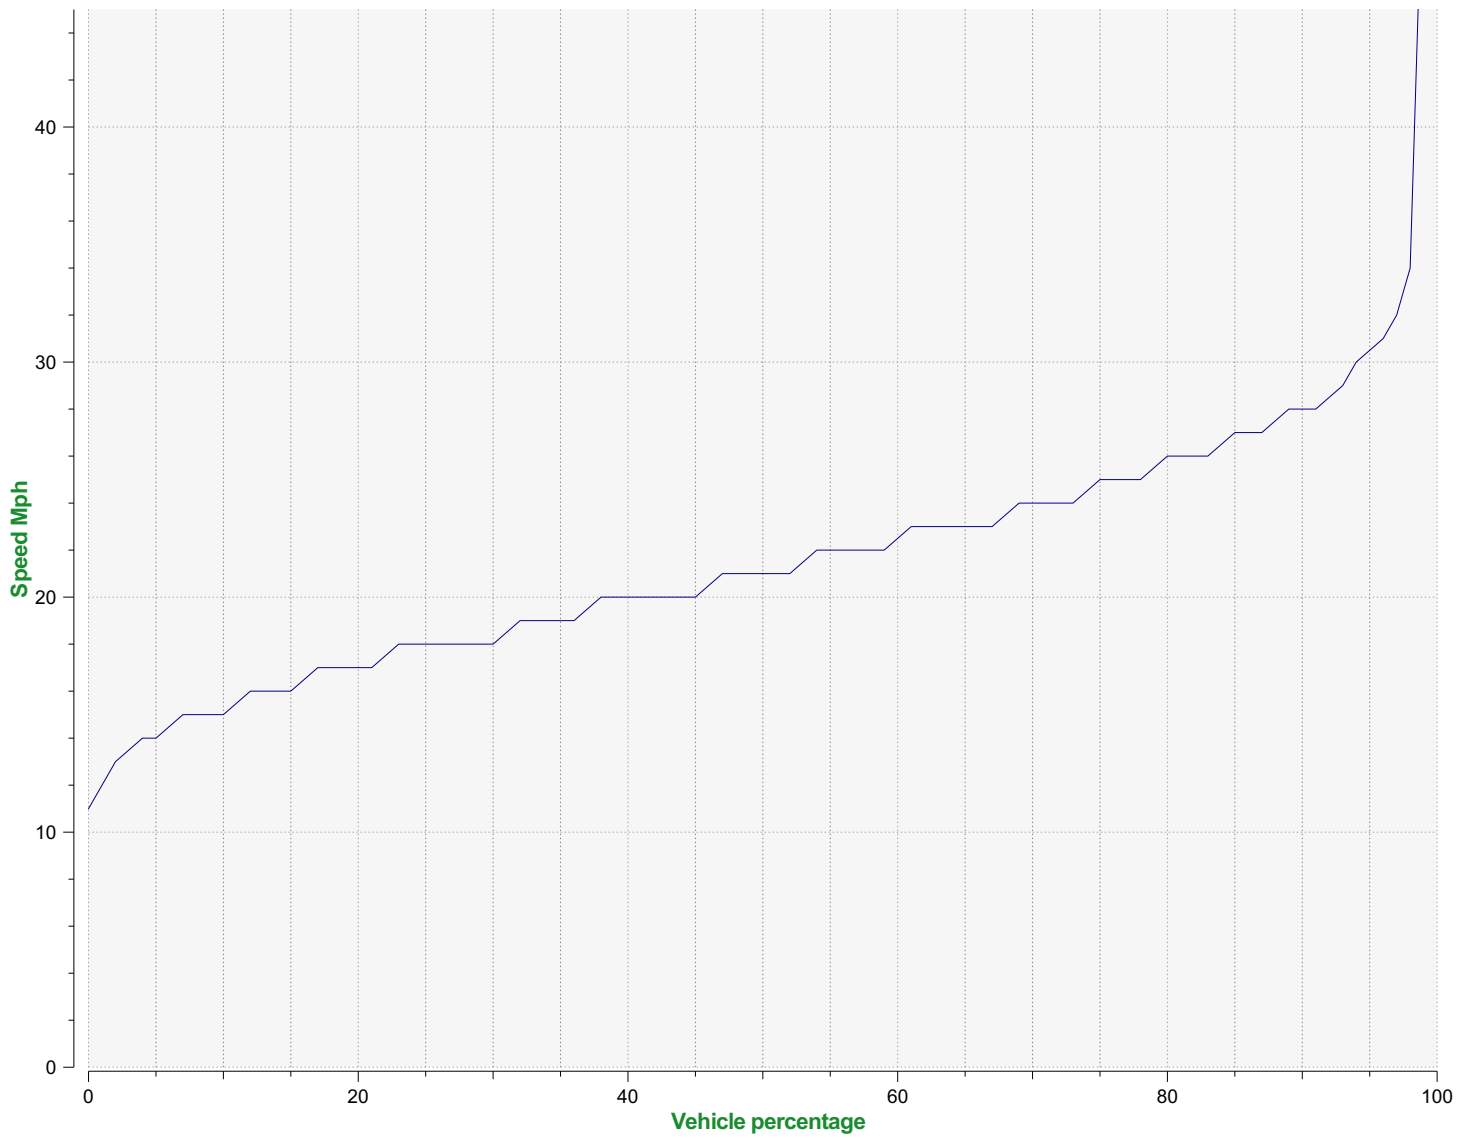

**Location:**

**Comments:** 20mph zone, SID display visible to Eastbound traffic

**Start date:** Sunday, October 12, 2025 12:00 AM  
**End date:** Friday, October 24, 2025 2:00 PM

**Location:**

**Comments:** 20mph zone, SID display visible to Eastbound traffic

**Start date:** Sunday, October 12, 2025 12:00 AM  
**End date:** Friday, October 24, 2025 2:00 PM

**Location:**

**Comments:** 20mph zone, SID display visible to Eastbound traffic

**Speed percentiles (incoming)**

**V30:** 16.00Mph **V50:** 19.00Mph **V85:** 26.00Mph

**Start date:** Sunday, October 12, 2025 12:00 AM  
**End date:** Friday, October 24, 2025 2:00 PM

**Location:**

**Comments:** 20mph zone, SID display visible to Eastbound traffic

**Speed percentile(outgoing)**

**V30:** 18.00Mph **V50:** 21.00Mph **V85:** 27.00Mph

**Start date:** Sunday, October 12, 2025 12:00 AM  
**End date:** Friday, October 24, 2025 2:00 PM

**Location:**

**Comments:** 20mph zone, SID display visible to Eastbound traffic