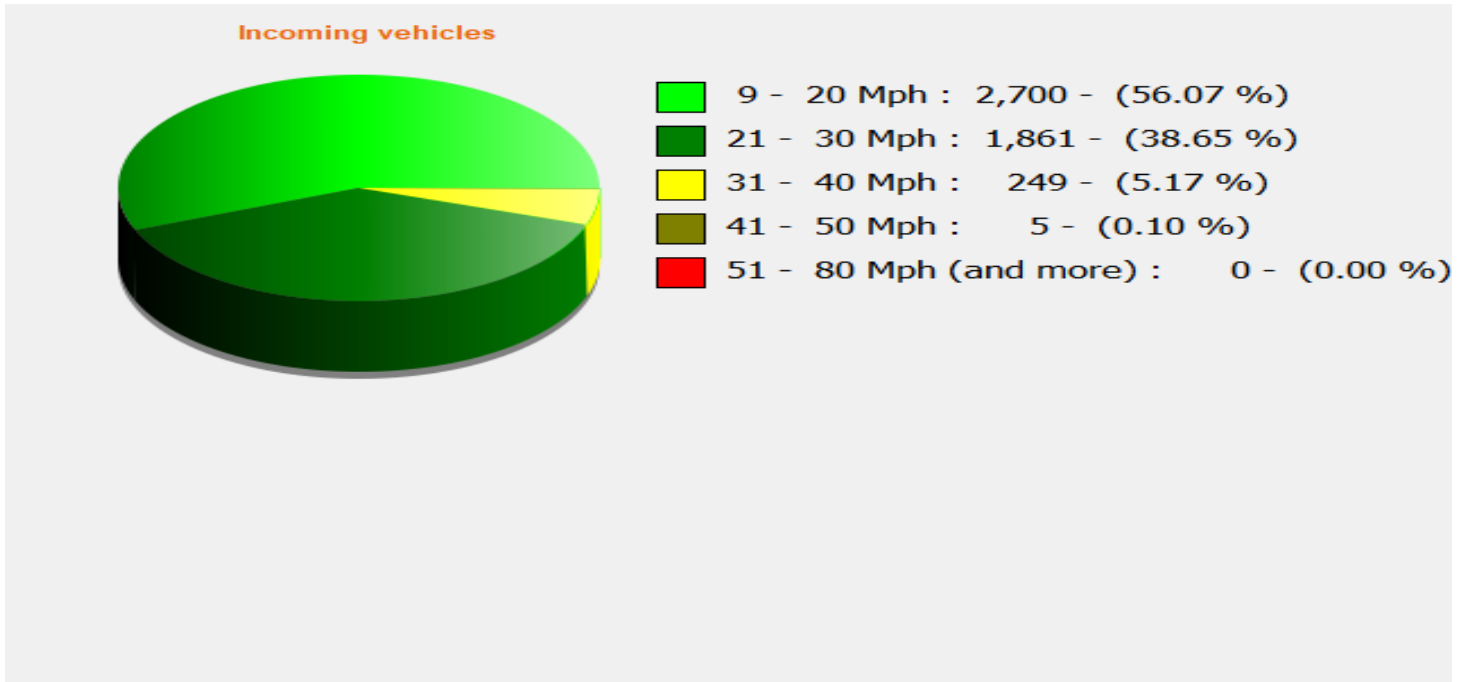

---

**Start date:** Sunday, October 12, 2025 12:00 AM  
**End date:** Friday, October 24, 2025 2:00 PM

**Location:**

**Comments:** 20mph zone, SID display visible to Eastbound traffic

**Start date:** Sunday, October 12, 2025 12:00 AM  
**End date:** Friday, October 24, 2025 2:00 PM

**Location:**

**Comments:** 20mph zone, SID display visible to Eastbound traffic

**Start date:** Sunday, October 12, 2025 12:00 AM  
**End date:** Friday, October 24, 2025 2:00 PM

**Location:**

**Comments:** 20mph zone, SID display visible to Eastbound traffic