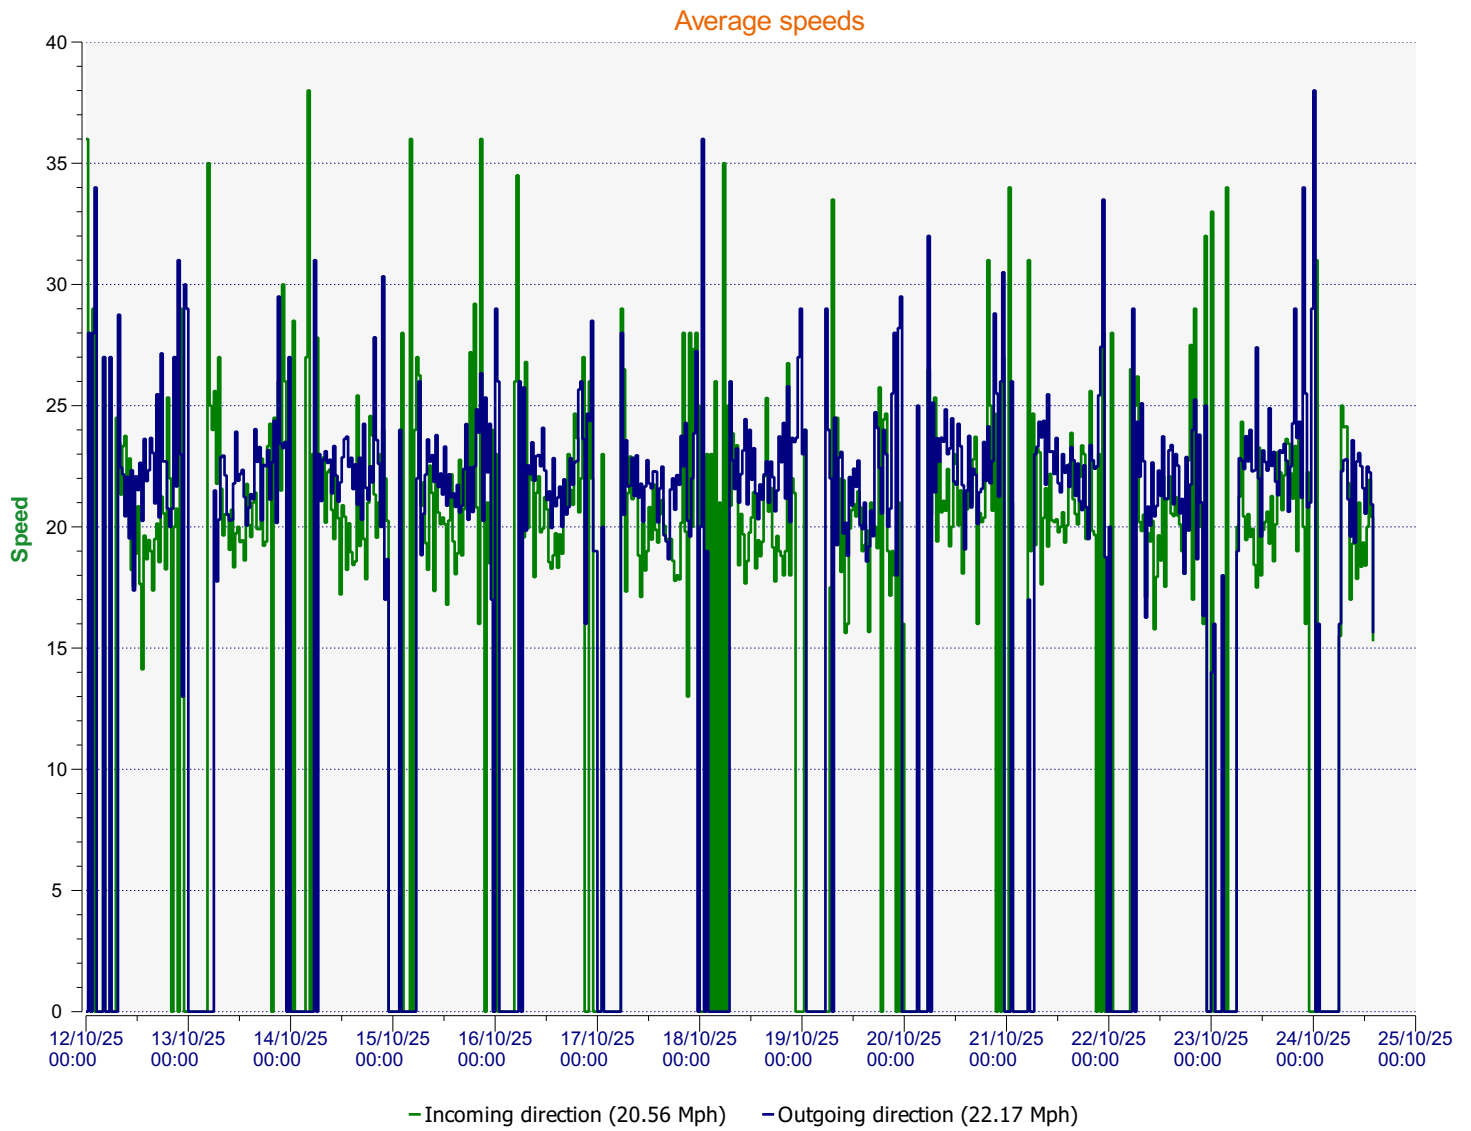

Start date: Sunday, October 12, 2025 12:00 AM
End date: Friday, October 24, 2025 2:00 PM

Location:

Comments: 20mph zone, SID display visible to Eastbound traffic